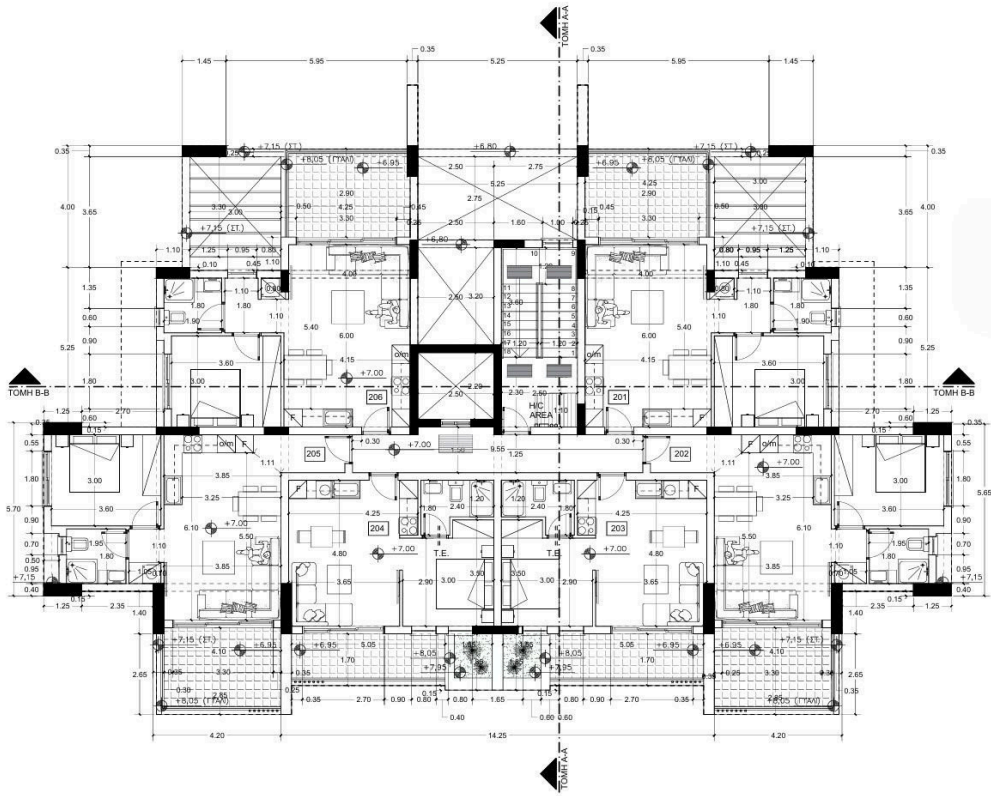

Reference 9665

Studio Apartment in Kato Polemidia, Limassol

€185,000 +VAT

Kato Polemidia, Limassol

Studio | 1 Bathroom | 37 m² Covered

Description

- Studio
- 1 W/C
- Internal Area 37m²
- Covered Verandas 9m²
- Uncovered Parking
- Storage

Gallery

Floor plans

ΚΑΤΩΦ Α ΟΡΟΦΟΥ

ΚΑΤΟΥΗ Β ΟΡΟΦΟΥ

ΚΑΤΟΥΗ Γ ΟΡΟΦΟΥ

ΚΑΤΟΨΗ Δ ΟΡΟΦΟΥ

ROOF PLAN