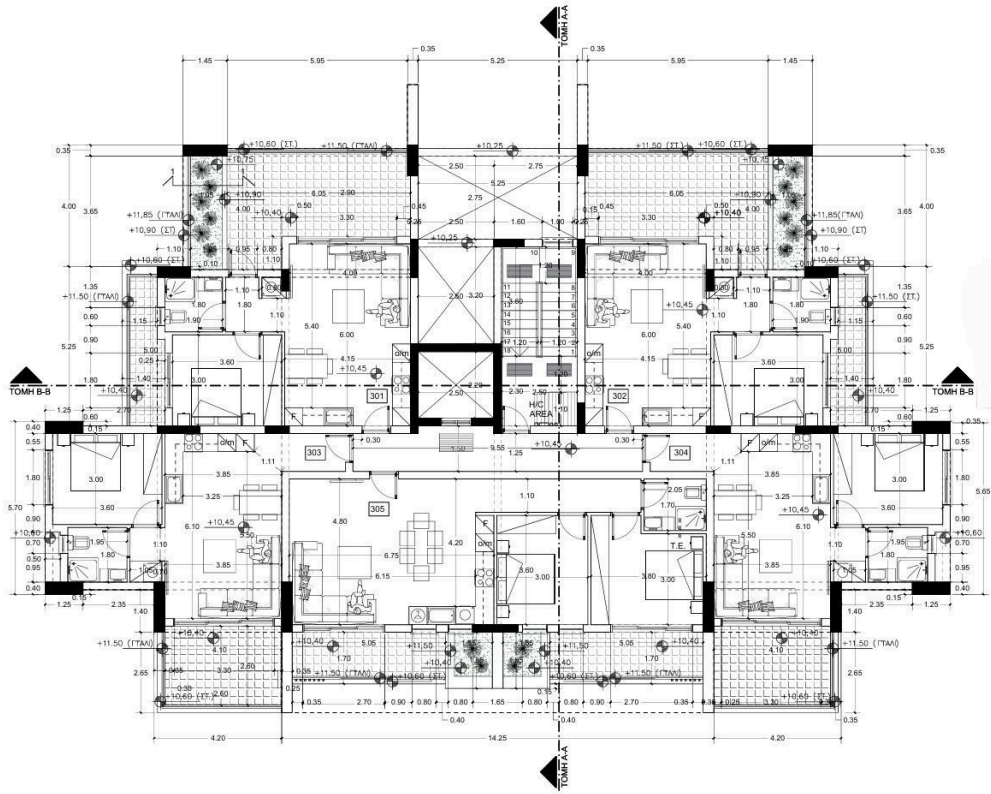

Reference 9665

Studio Apartment in Kato Polemidia, Limassol

€185,000 +VAT

Kato Polemidia, Limassol

Studio | 1 Bathroom | 37 m² Covered

Description

- Studio
- 1 W/C
- Internal Area 37m²
- Covered Verandas 9m²
- Uncovered Parking
- Storage

Gallery

Floor plans

ΚΑΤΩΦ Α ΟΡΟΦΟΥ

ΚΑΤΟΥΗ Β ΟΡΟΦΟΥ

ΚΑΤΟΥΗ Γ ΟΡΟΦΟΥ

ΚΑΤΟΨΗ Δ ΟΡΟΦΟΥ

ROOF PLAN