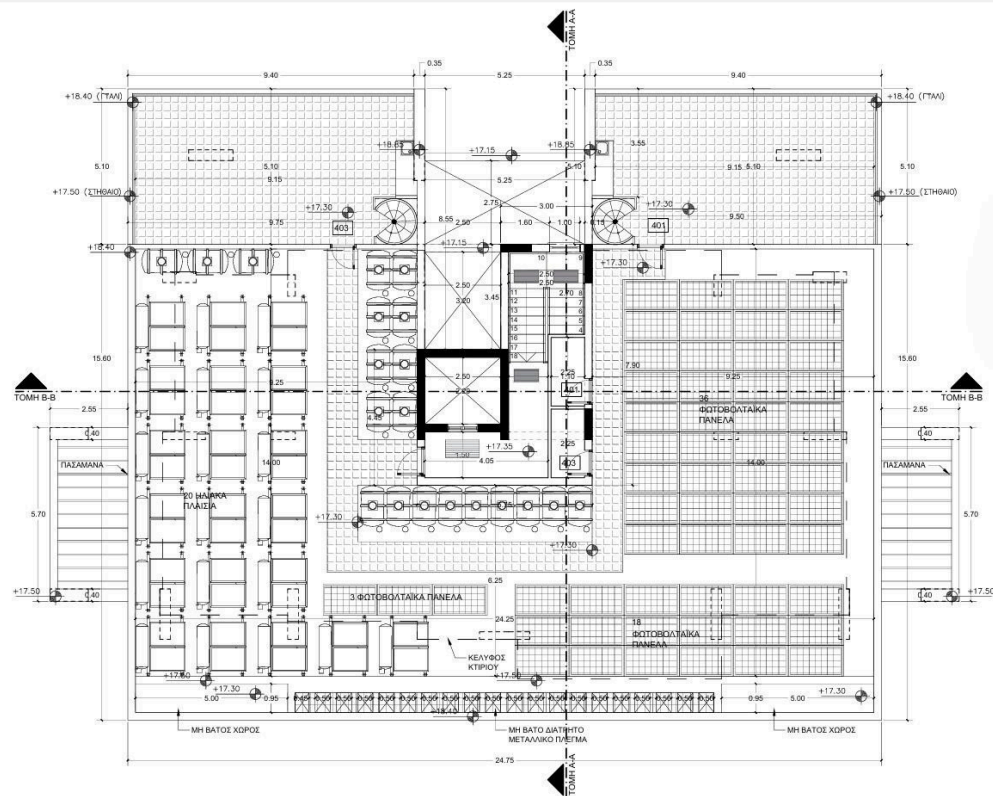

Reference 9665

Studio Apartment in Kato Polemidia, Limassol

€185,000 +VAT

Kato Polemidia, Limassol

Studio | 1 Bathroom | 37 m² Covered

Description

- Studio
- 1 W/C
- Internal Area 37m²
- Covered Verandas 9m²
- Uncovered Parking
- Storage

Gallery

Floor plans

ΚΑΤΩΦ Α ΟΡΟΦΟΥ

ΚΑΤΟΥΗ Β ΟΡΟΦΟΥ

ΚΑΤΟΥΗ Γ ΟΡΟΦΟΥ

ΚΑΤΟΨΗ Δ ΟΡΟΦΟΥ

ROOF PLAN