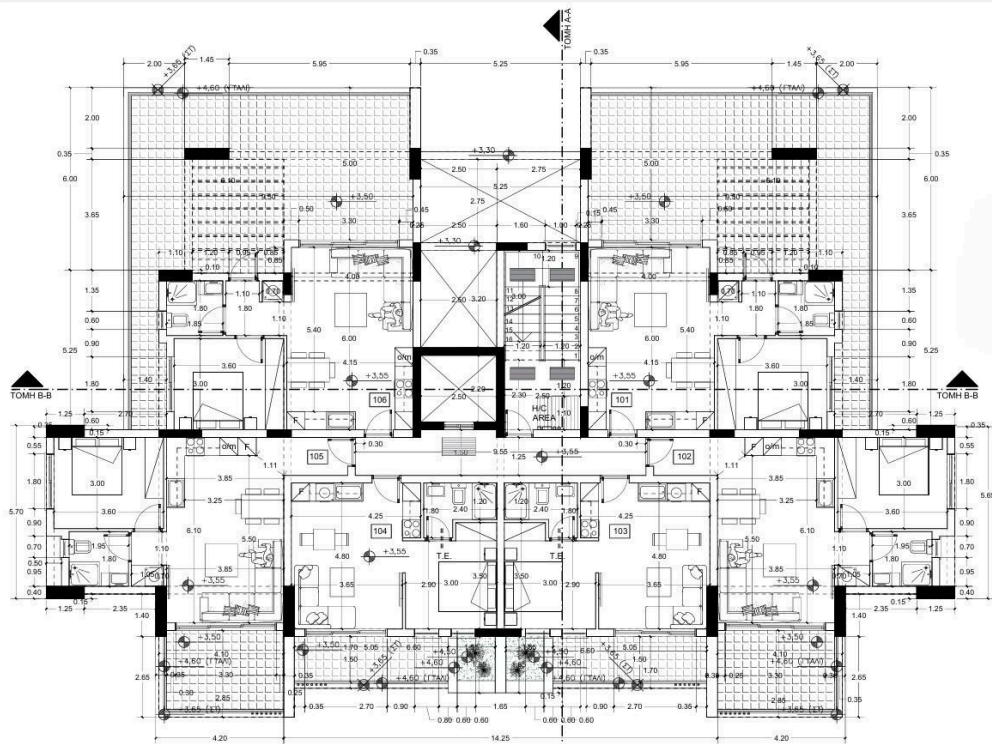

Reference 9665

Studio Apartment in Kato Polemidia, Limassol

€185,000 +VAT

Kato Polemidia, Limassol

Studio | 1 Bathroom | 37 m² Covered

Description

- Studio
- 1 W/C
- Internal Area 37m²
- Covered Verandas 9m²
- Uncovered Parking
- Storage

Covered veranda	9 m ²
Parking spaces	1
Energy efficiency rating	A
Year of construction	2026
Status	Under construction

Facilities

✓ Parking · Uncovered ✓ Pool · Communal ✓ Storage

Features

✓ Veranda ✓ Open plan

Gallery

Floor plans

ΚΑΤΩΦ Α ΟΡΟΦΟΥ

ΚΑΤΟΥΗ Β ΟΡΟΦΟΥ

ΚΑΤΟΥΗ Γ ΟΡΟΦΟΥ

ΚΑΤΟΨΗ Δ ΟΡΟΦΟΥ

ROOF PLAN