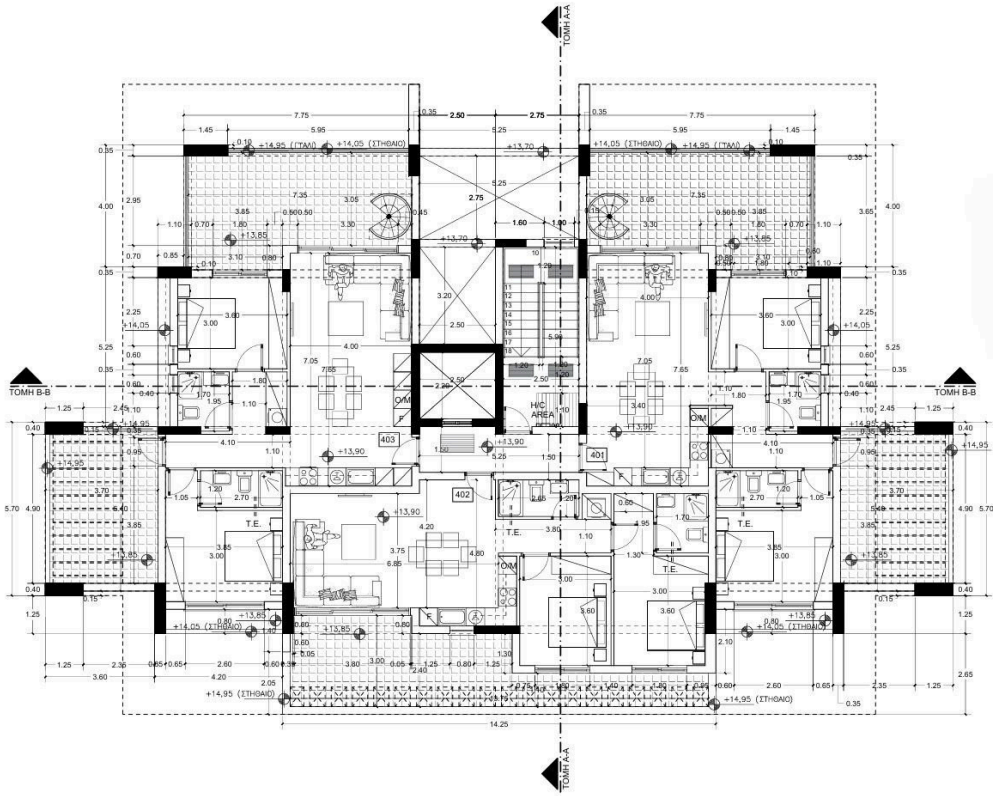

Reference 9665

Studio Apartment in Kato Polemidia, Limassol

€185,000 +VAT

Kato Polemidia, Limassol

Studio | 1 Bathroom | 37 m² Covered

Description

- Studio
- 1 W/C
- Internal Area 37m²
- Covered Verandas 9m²
- Uncovered Parking
- Storage

Gallery

Floor plans

ΚΑΤΩΦ Α ΟΡΟΦΟΥ

ΚΑΤΟΥΗ Β ΟΡΟΦΟΥ

ΚΑΤΟΥΗ Γ ΟΡΟΦΟΥ

ΚΑΤΟΨΗ Δ ΟΡΟΦΟΥ

ROOF PLAN