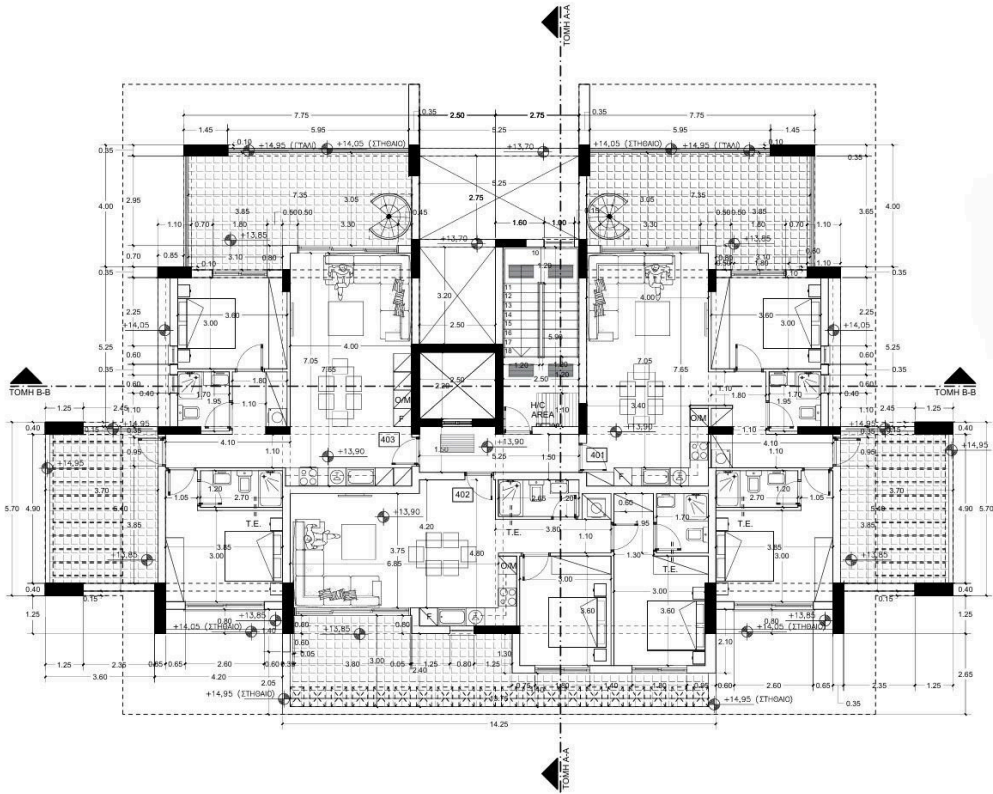

## Description

- 1 bedroom
- 1 W/C
- Internal Area 50m<sup>2</sup>
- Covered Verandas 13m<sup>2</sup>
- Covered Parking
- Storage

Covered veranda	13 m <sup>2</sup>
Parking spaces	1
Energy efficiency rating	A
Year of construction	2026
Status	Under construction

# Floor plans

ΚΑΤΩΦΗ Α ΟΡΟΦΟΥ

**ΚΑΤΟΥΗ Β ΟΡΟΦΟΥ**

**ΚΑΤΟΥΗ Γ ΟΡΟΦΟΥ**

ΚΑΤΟΨΗ Δ ΟΡΟΦΟΥ

ROOF PLAN