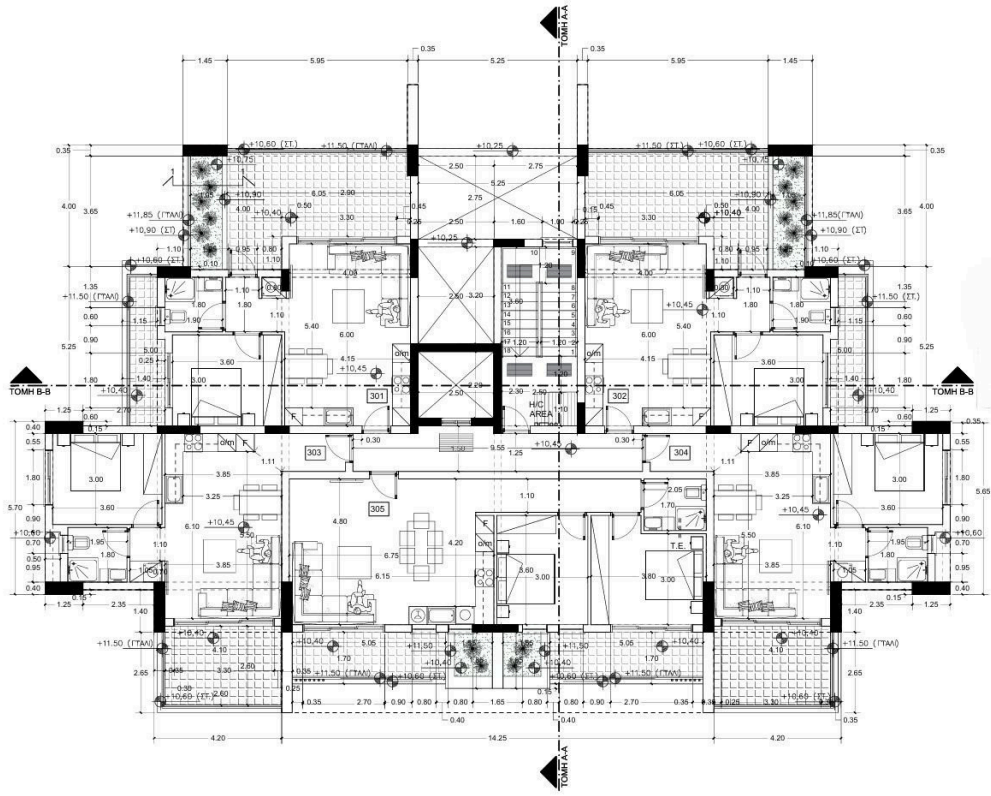

## Description

- 1 bedroom
- 1 W/C
- Internal Area 50m<sup>2</sup>
- Covered Verandas 13m<sup>2</sup>
- Covered Parking
- Storage

Covered veranda	13 m <sup>2</sup>
Parking spaces	1
Energy efficiency rating	A
Year of construction	2026
Status	Under construction

# Floor plans

ΚΑΤΩΦΗ Α ΟΡΟΦΟΥ

**ΚΑΤΟΥΗ Β ΟΡΟΦΟΥ**

**ΚΑΤΟΥΗ Γ ΟΡΟΦΟΥ**

ΚΑΤΟΨΗ Δ ΟΡΟΦΟΥ

ROOF PLAN