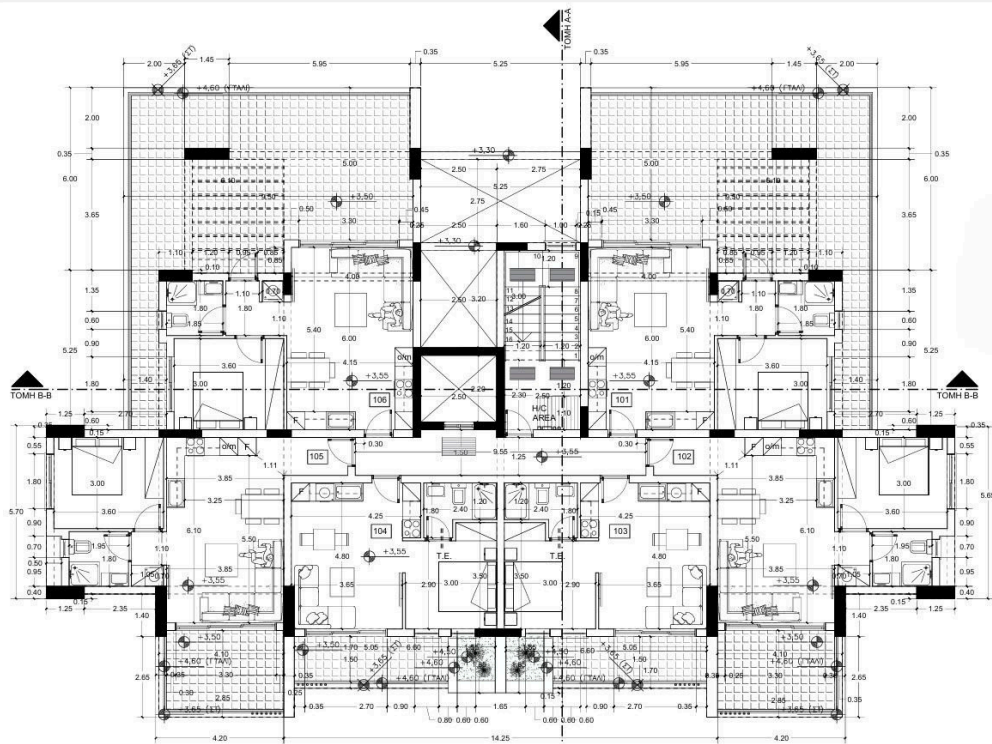

Floor plans