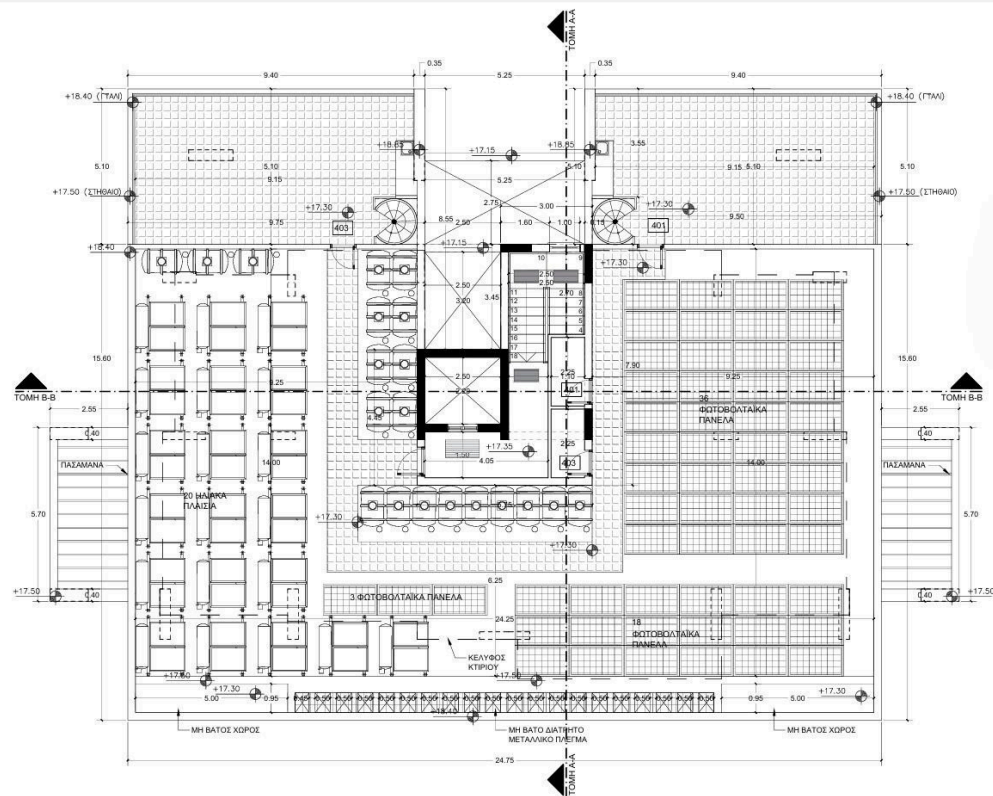

## Description

- 1 bedroom
- 1 W/C
- Internal Area 50m<sup>2</sup>
- Covered Verandas 13m<sup>2</sup>
- Covered Parking
- Storage

Covered veranda	13 m <sup>2</sup>
Parking spaces	1
Energy efficiency rating	A
Year of construction	2026
Status	Under construction

# Floor plans

ΚΑΤΩΦΗ Α ΟΡΟΦΟΥ

**ΚΑΤΟΥΗ Β ΟΡΟΦΟΥ**

**ΚΑΤΟΥΗ Γ ΟΡΟΦΟΥ**

ΚΑΤΟΨΗ Δ ΟΡΟΦΟΥ

ROOF PLAN