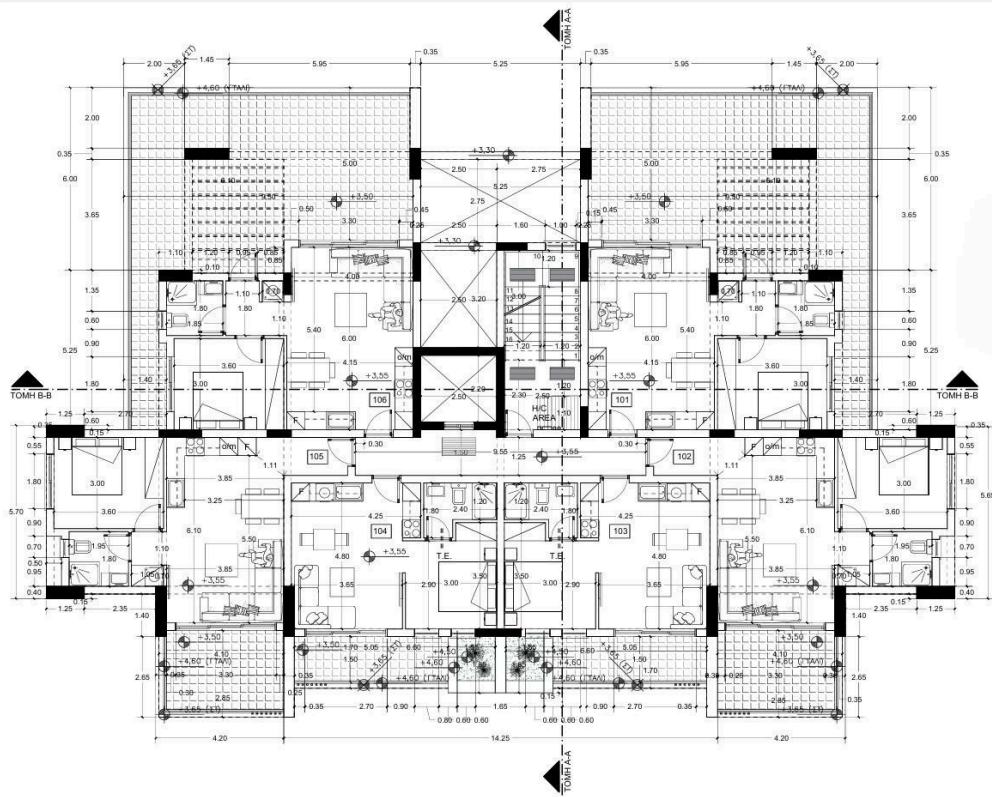

Reference 9662

1 Bed Apartment in Kato Polemidia, Limassol

€238,000 +VAT

Kato Polemidia, Limassol

1 Bedroom | 1 Bathroom | 50 m² Covered

Description

- 1 bedroom
- 1 W/C
- Internal Area 50m²
- Covered Verandas 13m²
- Covered Parking
- Storage

Covered veranda 13 m²

Parking spaces 1

Energy efficiency rating A

Year of construction 2026

Status Under construction

Facilities

✓ Parking · Covered ✓ Pool · Communal ✓ Storage

Features

✓ Veranda ✓ Open plan

Gallery

Floor plans

ΚΑΤΩΦΗ Α ΟΡΟΦΟΥ

ΚΑΤΩΦΗ Β ΟΡΟΦΟΥ

ΚΑΤΩΦΗ Γ ΟΡΟΦΟΥ

ΚΑΤΟΨΗ Δ ΟΡΟΦΟΥ

ROOF PLAN