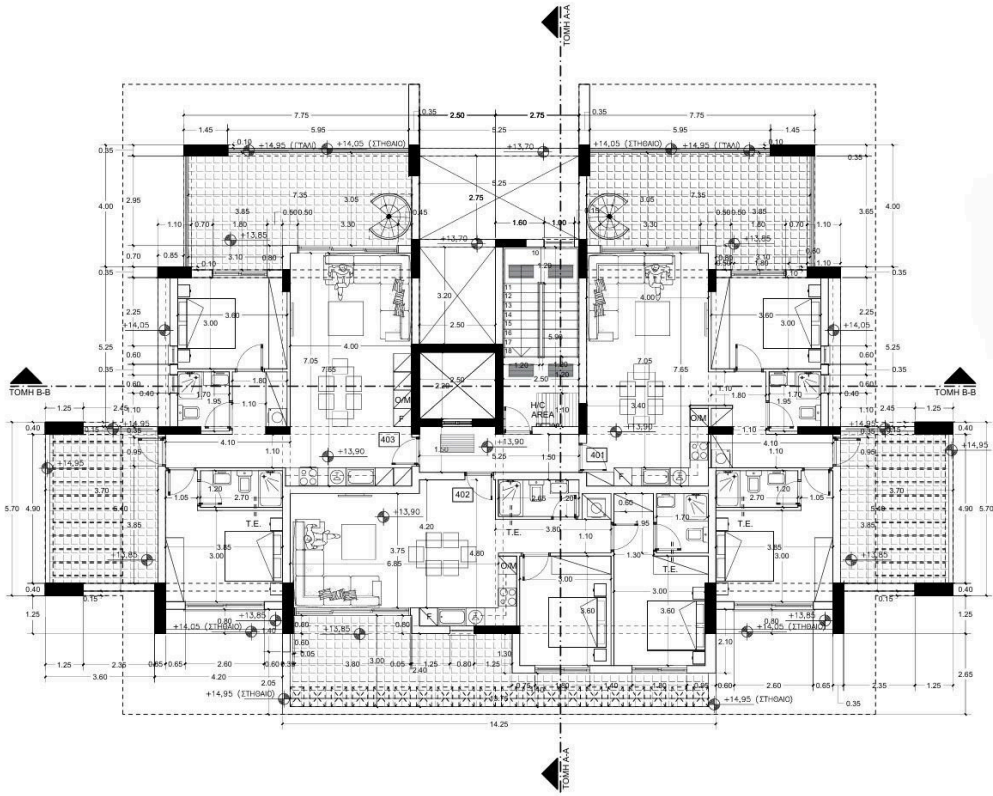

Reference 9662

1 Bed Apartment in Kato Polemidia, Limassol

€238,000 +VAT

Kato Polemidia, Limassol

1 Bedroom | 1 Bathroom | 50 m² Covered

Description

- 1 bedroom
- 1 W/C
- Internal Area 50m²
- Covered Verandas 13m²
- Covered Parking
- Storage

✓ Veranda ✓ Open plan

Gallery

Floor plans

ΚΑΤΩΦΗ Α ΟΡΟΦΟΥ

ΚΑΤΩΦΗ Β ΟΡΟΦΟΥ

ΚΑΤΩΦΗ Γ ΟΡΟΦΟΥ

ΚΑΤΟΨΗ Δ ΟΡΟΦΟΥ

ROOF PLAN