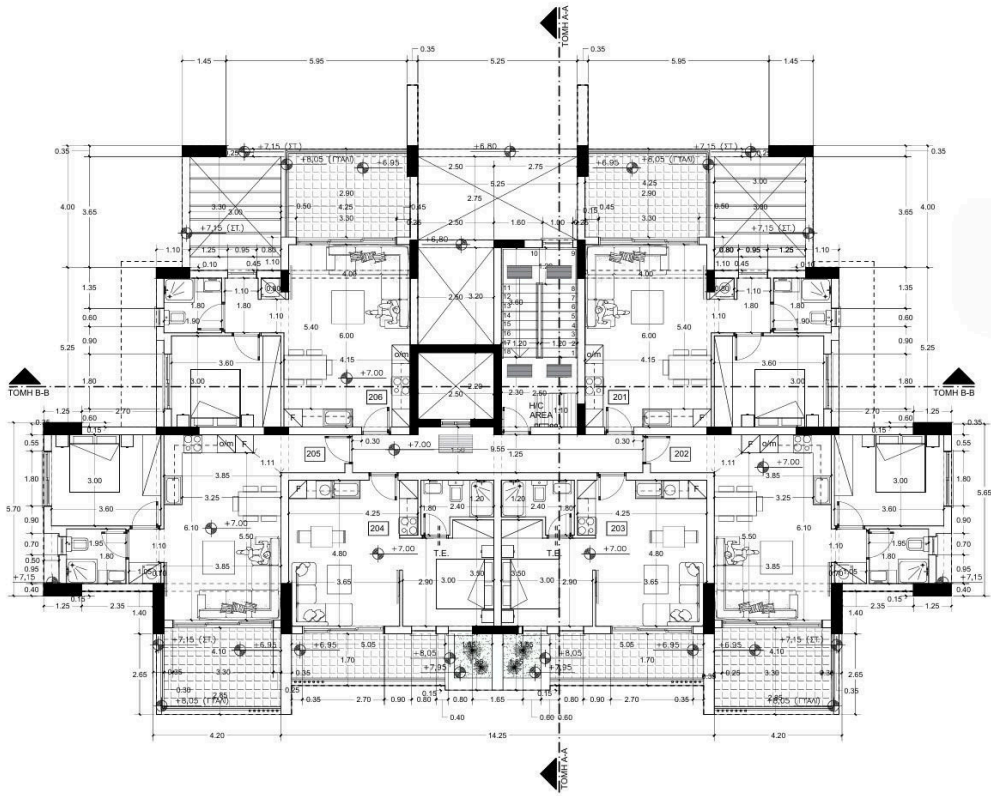

Reference 9662

1 Bed Apartment in Kato Polemidia, Limassol

€238,000 +VAT

Kato Polemidia, Limassol

1 Bedroom | 1 Bathroom | 50 m² Covered

Description

- 1 bedroom
- 1 W/C
- Internal Area 50m²
- Covered Verandas 13m²
- Covered Parking
- Storage

✓ Veranda ✓ Open plan

Gallery

Floor plans

ΚΑΤΩΦΗ Α ΟΡΟΦΟΥ

ΚΑΤΩΦΗ Β ΟΡΟΦΟΥ

ΚΑΤΩΦΗ Γ ΟΡΟΦΟΥ

ΚΑΤΟΨΗ Δ ΟΡΟΦΟΥ

ROOF PLAN