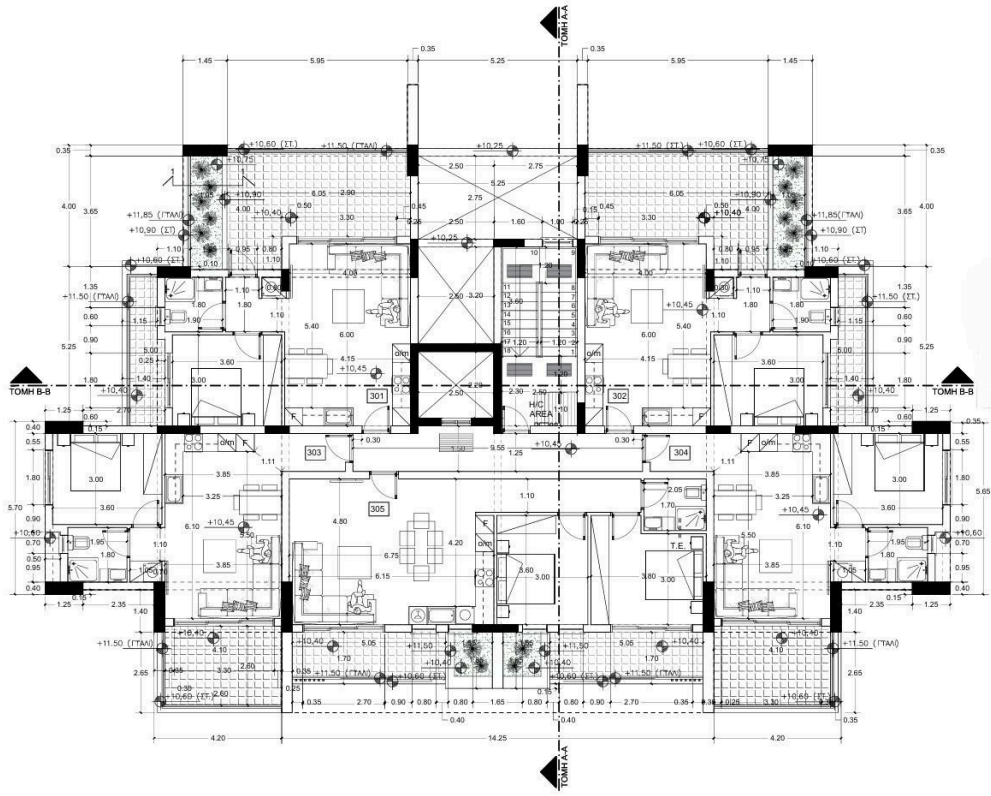

Reference 9662

1 Bed Apartment in Kato Polemidia, Limassol

€238,000 +VAT

Kato Polemidia, Limassol

1 Bedroom | 1 Bathroom | 50 m² Covered

Description

- 1 bedroom
- 1 W/C
- Internal Area 50m²
- Covered Verandas 13m²
- Covered Parking
- Storage

✓ Veranda ✓ Open plan

Gallery

Floor plans

ΚΑΤΩΦΗ Α ΟΡΟΦΟΥ

ΚΑΤΩΦΗ Β ΟΡΟΦΟΥ

ΚΑΤΩΦΗ Γ ΟΡΟΦΟΥ

ΚΑΤΟΨΗ Δ ΟΡΟΦΟΥ

ROOF PLAN