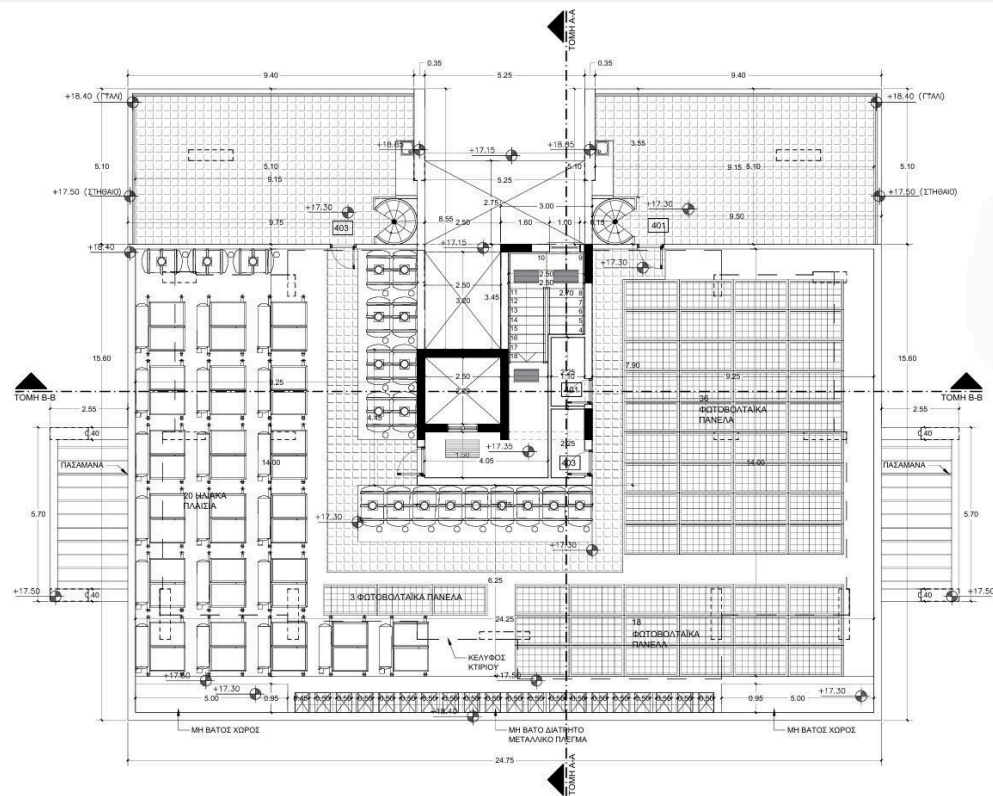

Reference 9662

1 Bed Apartment in Kato Polemidia, Limassol

€238,000 +VAT

Kato Polemidia, Limassol

1 Bedroom | 1 Bathroom | 50 m² Covered

Description

- 1 bedroom
- 1 W/C
- Internal Area 50m²
- Covered Verandas 13m²
- Covered Parking
- Storage

✓ Veranda ✓ Open plan

Gallery

Floor plans

ΚΑΤΩΦΗ Α ΟΡΟΦΟΥ

ΚΑΤΩΦΗ Β ΟΡΟΦΟΥ

ΚΑΤΩΦΗ Γ ΟΡΟΦΟΥ

ΚΑΤΟΨΗ Δ ΟΡΟΦΟΥ

ROOF PLAN