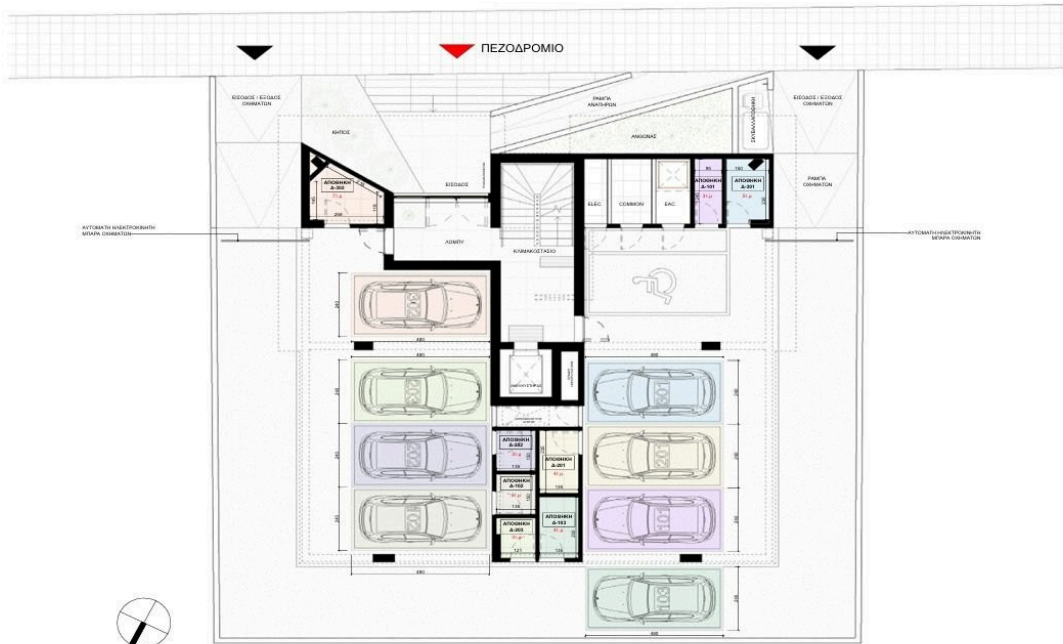

Floor plans

ΚΑΤΟΨΗ ΙΣΟΓΕΙΟΥ

ΔΡΟΜΟΣ