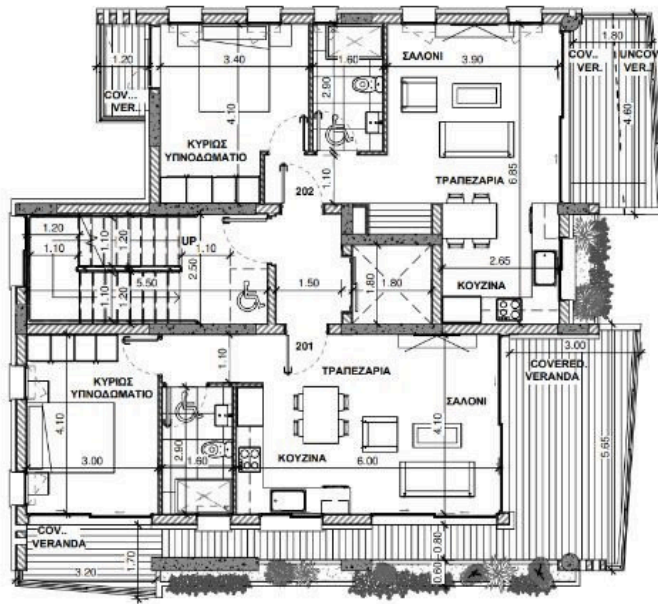

Reference 9358

1 Bed Apartment in Kato Paphos

€270,000 +VAT

Kato Paphos, Paphos

1 Bedroom | 1 Bathroom | 55 m² Covered

Description

- 1 Bedrooms
- 1 W/C
- Internal Area 55m²
- Covered Veranda 13m²
- Covered Parking
- Storage
- Energy Efficiency "A"

Covered veranda 13 m²

Parking spaces 1

Status Under construction

Facilities

✓ Aircondition · Provision ✓ Parking · Covered ✓ Elevator ✓ Solar water heater

Features

✓ Veranda ✓ CCTV ✓ Modern design ✓ Easy access to main roads ✓ Sound insulation
✓ Thermal insulation

Gallery

Floor plans

ROOF PLAN