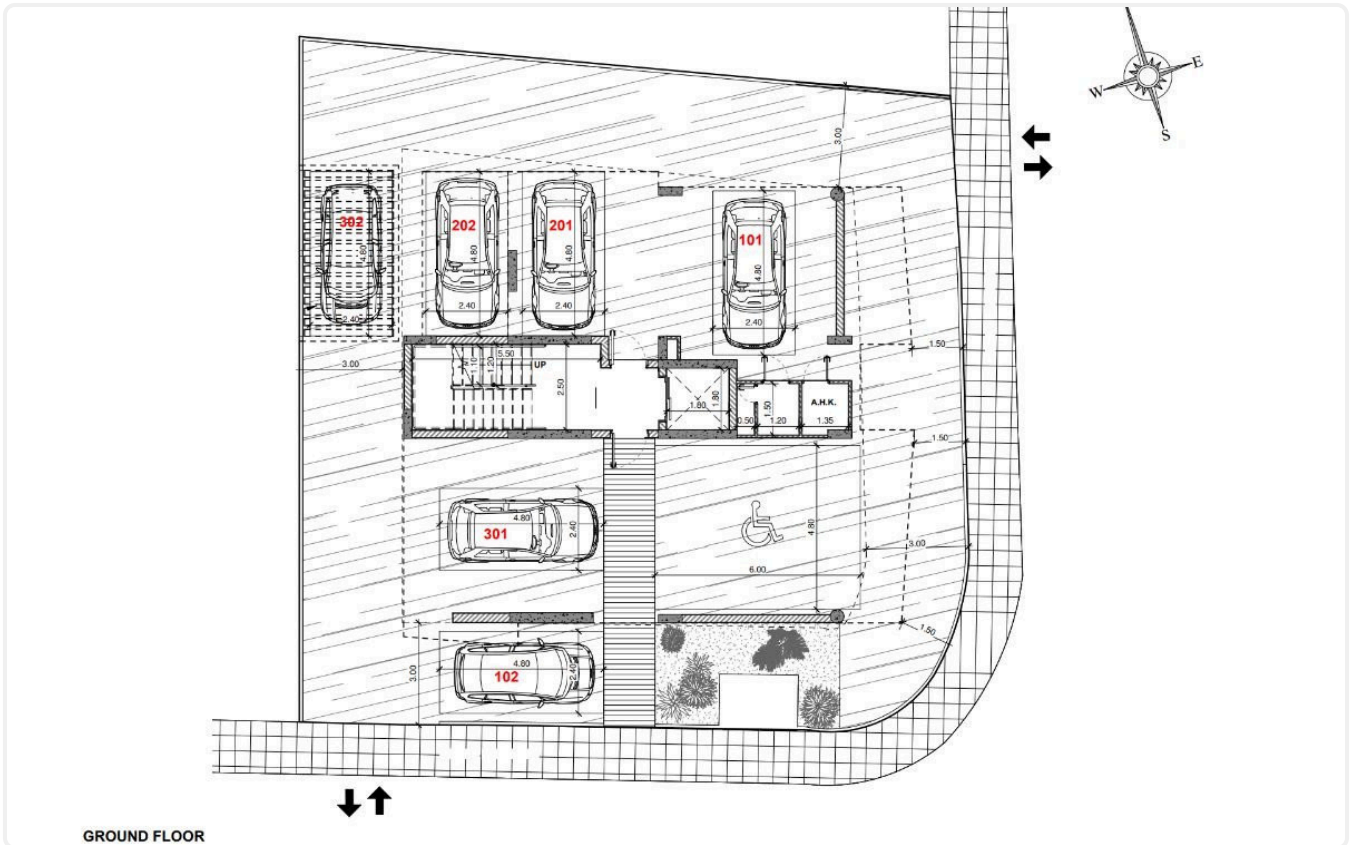

Reference 9358

1 Bed Apartment in Kato Paphos

€270,000 +VAT

Kato Paphos, Paphos

1 Bedroom | 1 Bathroom | 55 m² Covered

Description

- 1 Bedrooms
- 1 W/C
- Internal Area 55m²
- Covered Veranda 13m²
- Covered Parking
- Storage
- Energy Efficiency "A"

Gallery

Floor plans

ROOF PLAN