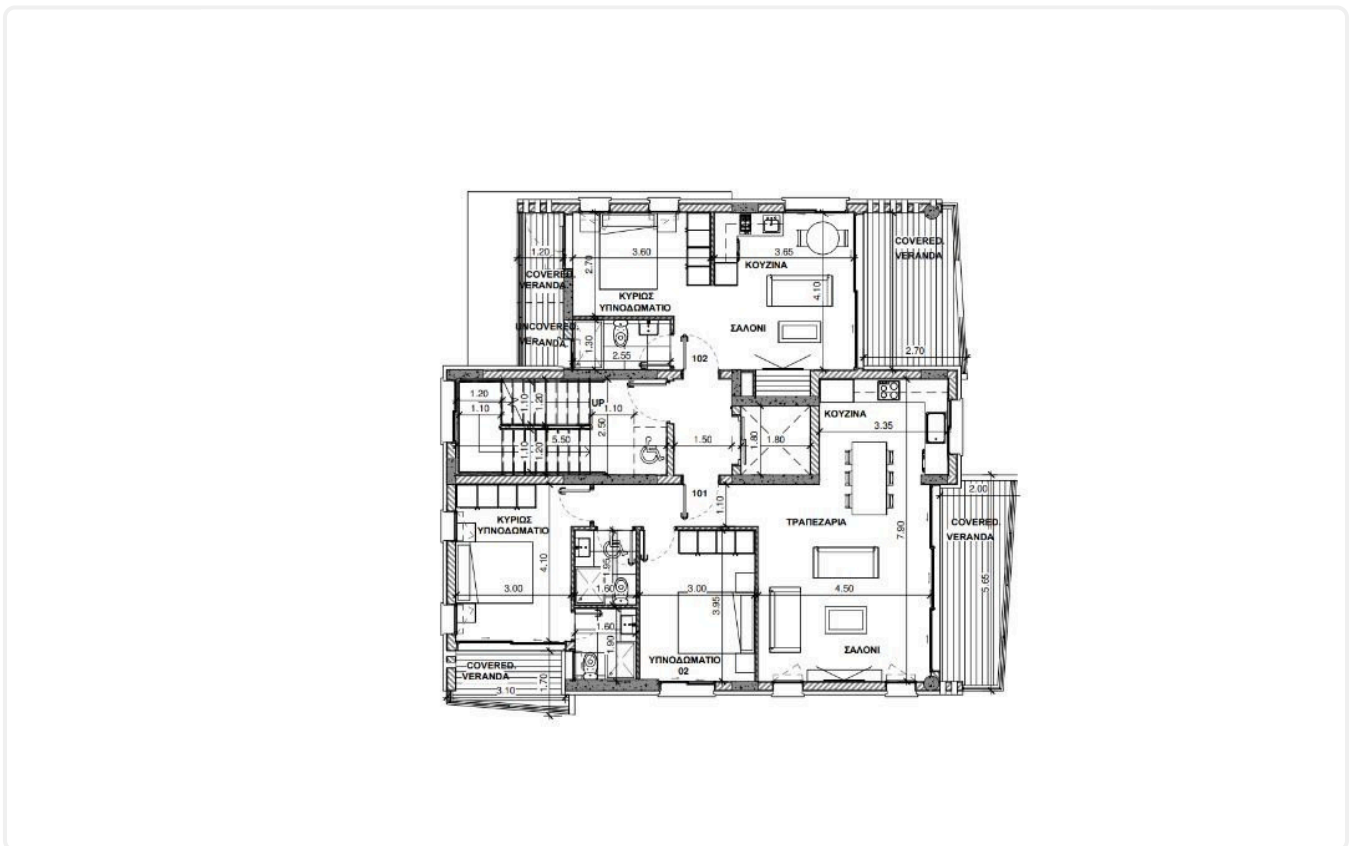

Reference 9358

1 Bed Apartment in Kato Paphos

€270,000 +VAT

Kato Paphos, Paphos

1 Bedroom | 1 Bathroom | 55 m² Covered

Description

- 1 Bedrooms
- 1 W/C
- Internal Area 55m²
- Covered Veranda 13m²
- Covered Parking
- Storage
- Energy Efficiency "A"

Gallery

Floor plans

ROOF PLAN