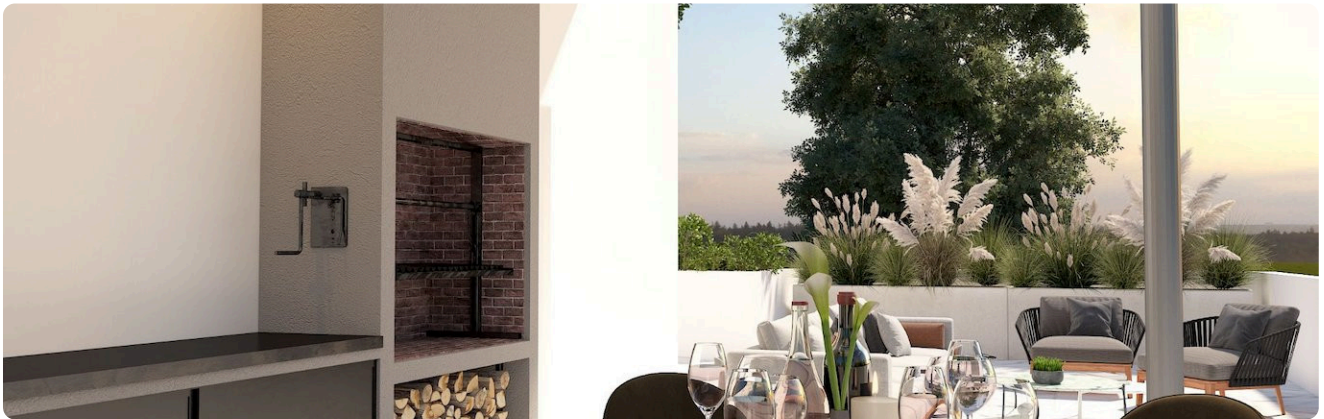

Facilities

✓ Aircondition · Provision   ✓ Parking · Covered   ✓ Elevator   ✓ Solar water heater

---

Features

✓ Veranda   ✓ CCTV   ✓ Modern design   ✓ Easy access to main roads   ✓ Sound insulation
✓ Thermal insulation

Gallery