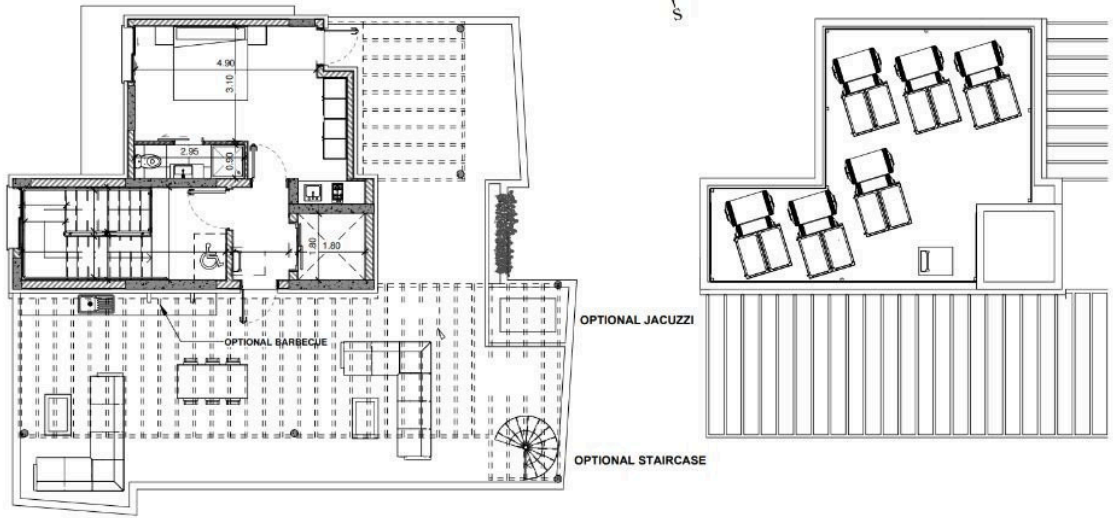

Reference 9358

1 Bed Apartment in Kato Paphos

€270,000 +VAT

Kato Paphos, Paphos

1 Bedroom | 1 Bathroom | 55 m² Covered

Description

- 1 Bedrooms
- 1 W/C
- Internal Area 55m²
- Covered Veranda 13m²
- Covered Parking
- Storage
- Energy Efficiency "A"

Gallery

Floor plans

ROOF PLAN