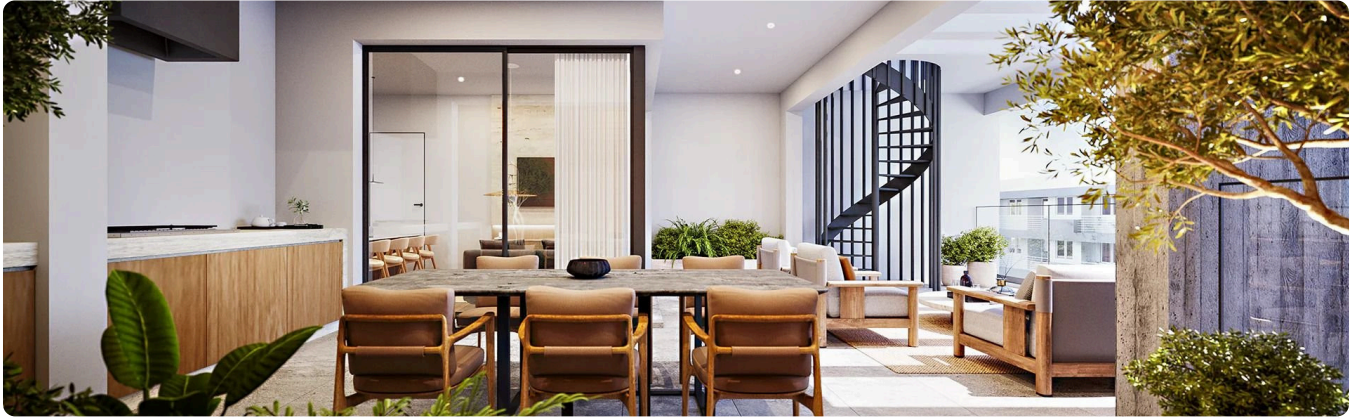

Reference 9247

1 Bed Apartment in Kato Polemidia, Limassol

€255,000 +VAT

Kato Polemidia, Limassol

1 Bedroom | 1 Bathroom | 50 m² Covered

Description

- 1 bedroom
- 1 W/C
- Internal Area 50m²
- Covered Veranda 15m²
- Uncovered Verandas 11m²
- Covered Parking
- Storage
- Energy Efficiency "A"

Features

✓ Veranda ✓ Modern design ✓ Easy access to highway

Gallery

Floor plans