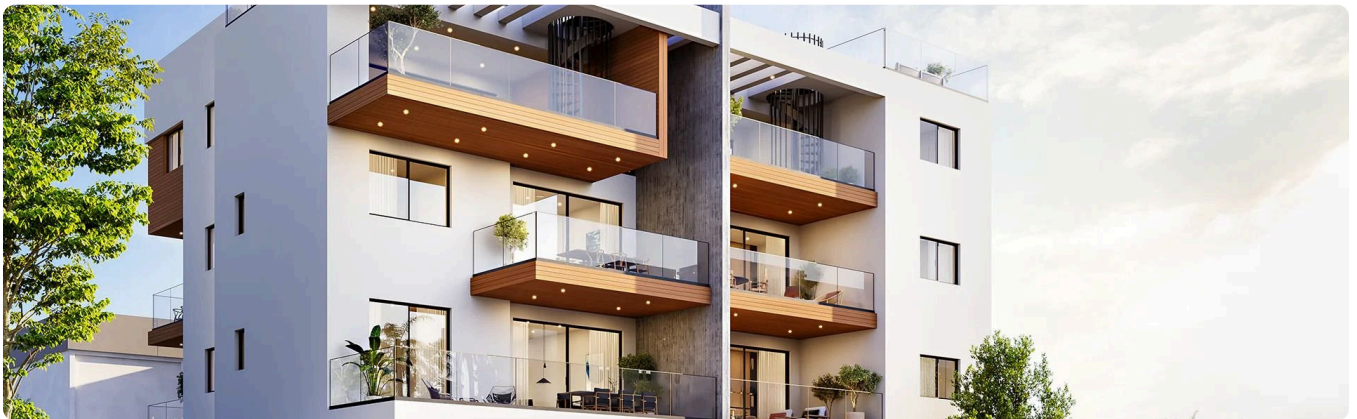

Reference 9247

1 Bed Apartment in Kato Polemidia, Limassol

€255,000 +VAT

Kato Polemidia, Limassol

1 Bedroom | 1 Bathroom | 50 m² Covered

Description

- 1 bedroom
- 1 W/C
- Internal Area 50m²
- Covered Veranda 15m²
- Uncovered Verandas 11m²
- Covered Parking
- Storage
- Energy Efficiency "A"

Features

✓ Veranda ✓ Modern design ✓ Easy access to highway

Gallery

Floor plans