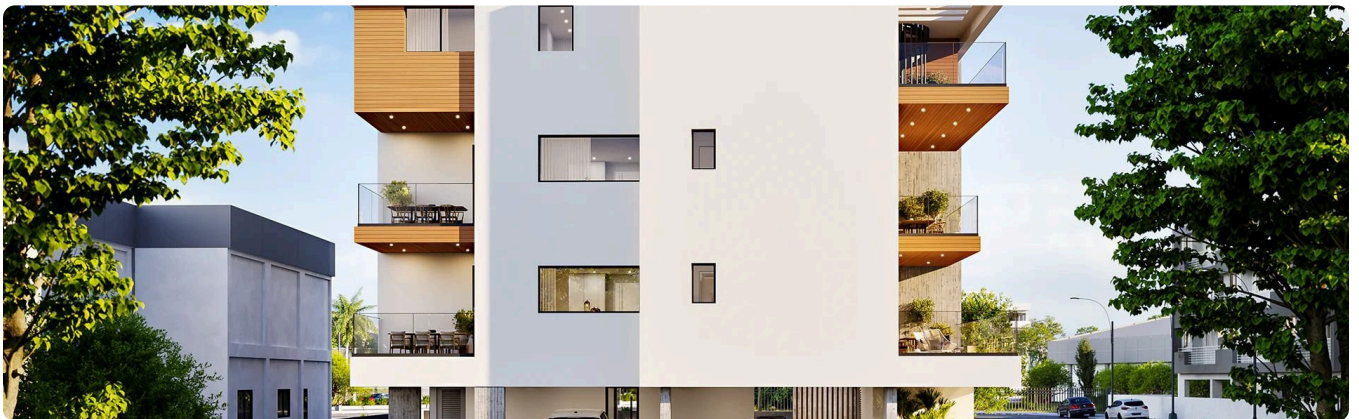

Reference 9247

1 Bed Apartment in Kato Polemidia, Limassol

€255,000 +VAT

Kato Polemidia, Limassol

1 Bedroom | 1 Bathroom | 50 m² Covered

Description

- 1 bedroom
- 1 W/C
- Internal Area 50m²
- Covered Veranda 15m²
- Uncovered Verandas 11m²
- Covered Parking
- Storage
- Energy Efficiency "A"

Features

✓ Veranda ✓ Modern design ✓ Easy access to highway

Gallery

Floor plans