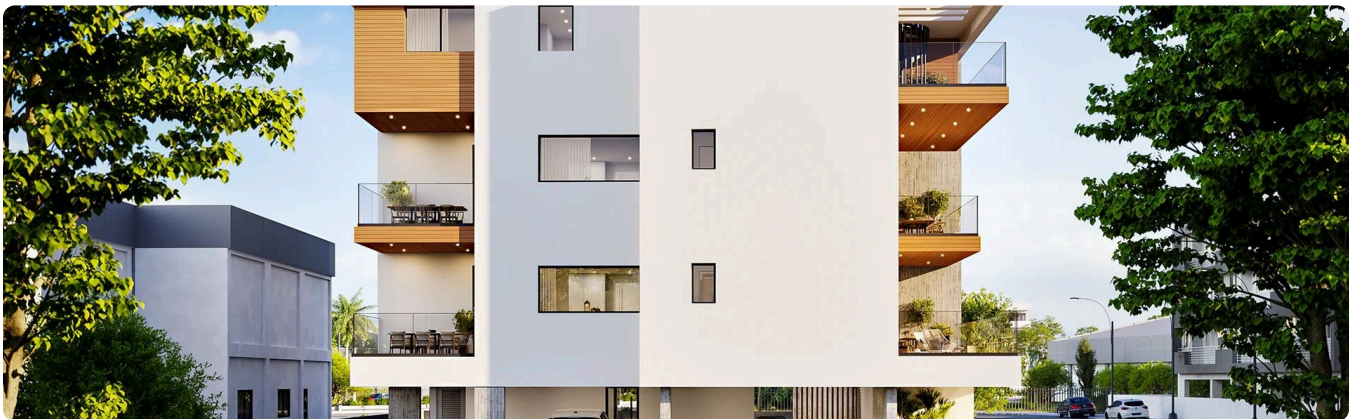

Reference 9245

1 Bed Apartment in Kato Polemidia, Limassol

**€250,000** +VAT

Kato Polemidia, Limassol

1 Bedroom | 1 Bathroom | 50 m<sup>2</sup> Covered

## Features

✓ Veranda    ✓ Modern design    ✓ Easy access to highway

---

## Gallery