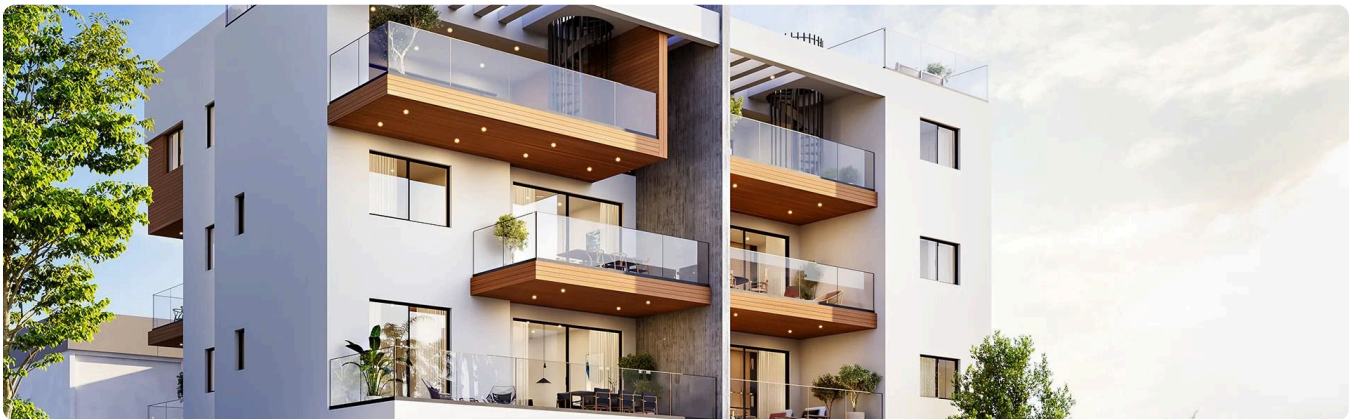

Facilities

✓ Parking · Covered   ✓ Storage   ✓ Solar water heater

Features

✓ Veranda   ✓ Modern design   ✓ Easy access to highway

Gallery