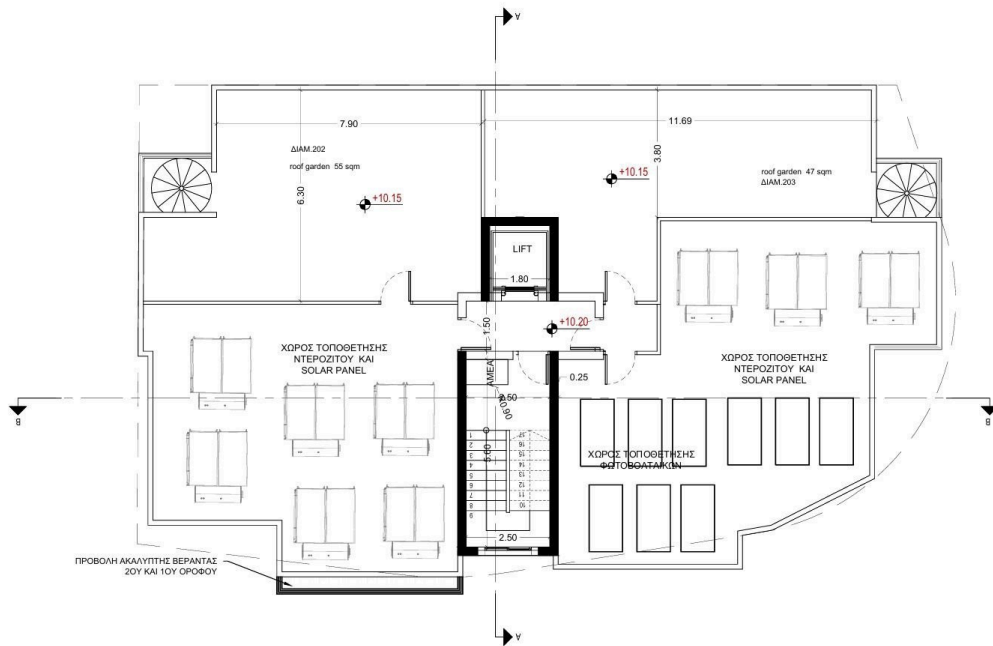

Reference 9229

2 Bed Penthouse with roof garden in Kolossi, Limassol

€230,000 +VAT

Kolossi, Limassol

2 Bedrooms | 2 Bathrooms | 72 m² Covered

Description

- 2 bedrooms
- 2 W/C
- Internal Area 72m²
- Covered Verandas 9.60m²
- Roof Garden 55m²
- Covered Parking
- Storage

Covered veranda	9.6 m ²
Roof garden	55 m ²
Parking spaces	1
Energy efficiency rating	A
Year of construction	2025
Status	Under construction

Facilities

✓ Parking · Covered ✓ Elevator ✓ Storage ✓ Solar water heater

Features

✓ Veranda ✓ Quiet area ✓ Modern design ✓ Roof garden ✓ Open plan

Gallery

Floor plans

BLOCK-A

ΚΑΤΟΨΗ ΙΣΟΓΕΙΟΥ

ΚΑΤΟΨΗ 1ΟΥ ΟΡΟΦΟΥ

ΚΑΤΟΨΗ 2ΟΥ ΟΡΟΦΟΥ