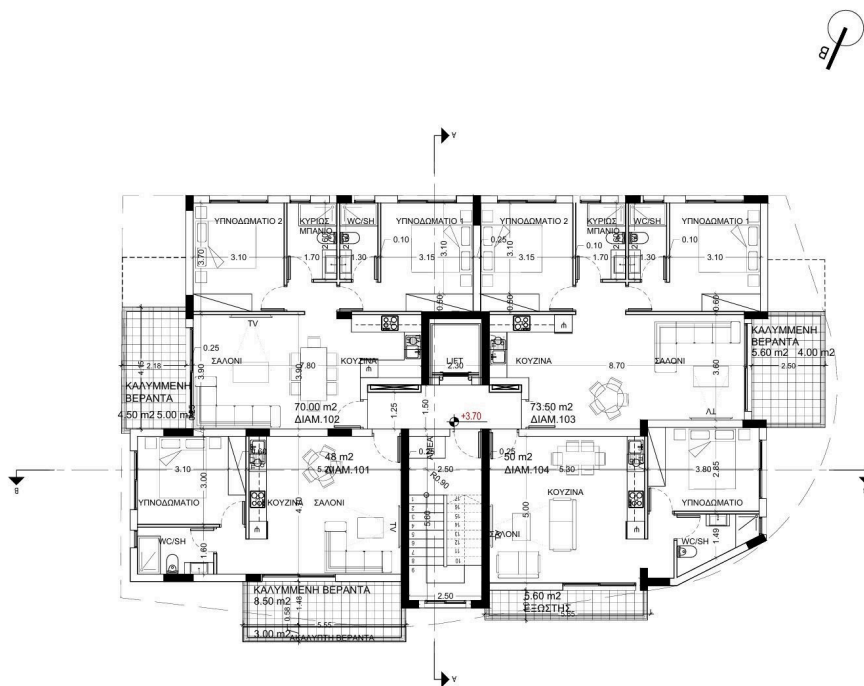

Reference 9229

2 Bed Penthouse with roof garden in Kolossi, Limassol

€230,000 +VAT

Kolossi, Limassol

2 Bedrooms | 2 Bathrooms | 72 m² Covered

Description

- 2 bedrooms
- 2 W/C
- Internal Area 72m²
- Covered Verandas 9.60m²
- Roof Garden 55m²
- Covered Parking
- Storage

Features

✓ Veranda ✓ Quiet area ✓ Modern design ✓ Roof garden ✓ Open plan

Gallery

Floor plans

BLOCK-A

ΚΑΤΟΨΗ ΙΣΟΓΕΙΟΥ

ΚΑΤΟΨΗ 1ΟΥ ΟΡΟΦΟΥ

ΚΑΤΟΨΗ 2ΟΥ ΟΡΟΦΟΥ

ΚΑΤΟΨΗ ΟΡΟΦΗΣ