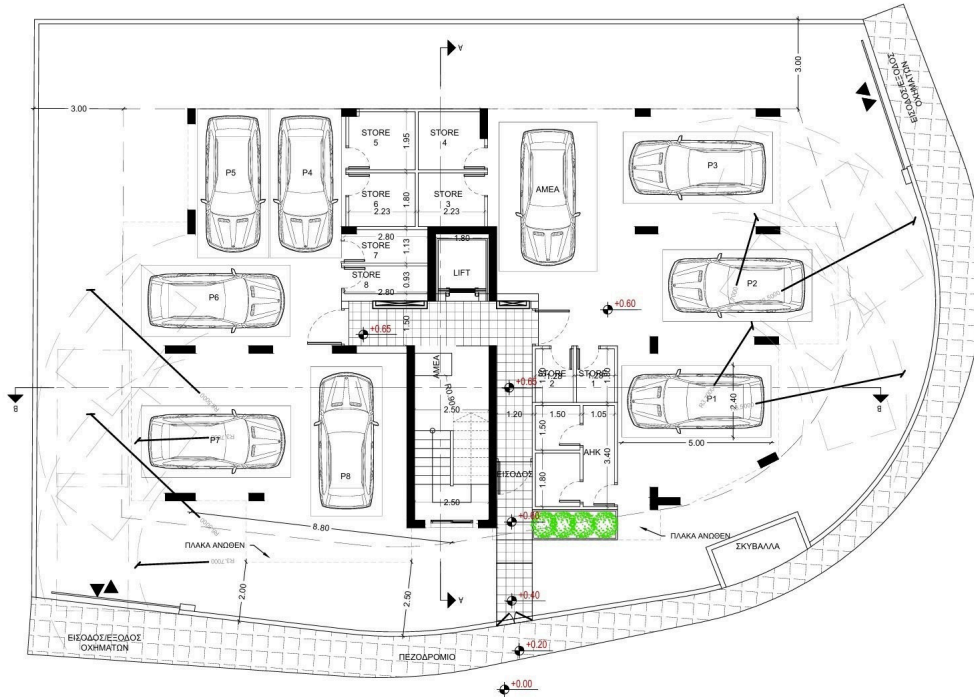

Reference 9229

2 Bed Penthouse with roof garden in Kolossi, Limassol

€230,000 +VAT

Kolossi, Limassol

2 Bedrooms | 2 Bathrooms | 72 m² Covered

Description

- 2 bedrooms
- 2 W/C
- Internal Area 72m²
- Covered Verandas 9.60m²
- Roof Garden 55m²
- Covered Parking
- Storage

Covered veranda	9.6 m ²
Roof garden	55 m ²
Parking spaces	1
Energy efficiency rating	A
Year of construction	2025
Status	Under construction

Facilities

✓ Parking · Covered ✓ Elevator ✓ Storage ✓ Solar water heater

Features

✓ Veranda ✓ Quiet area ✓ Modern design ✓ Roof garden ✓ Open plan

Gallery

Floor plans

BLOCK-A

ΚΑΤΟΨΗ ΙΣΟΓΕΙΟΥ

ΚΑΤΟΨΗ 1ΟΥ ΟΡΟΦΟΥ

ΚΑΤΟΨΗ 2ΟΥ ΟΡΟΦΟΥ

ΚΑΤΟΨΗ ΟΡΟΦΗΣ