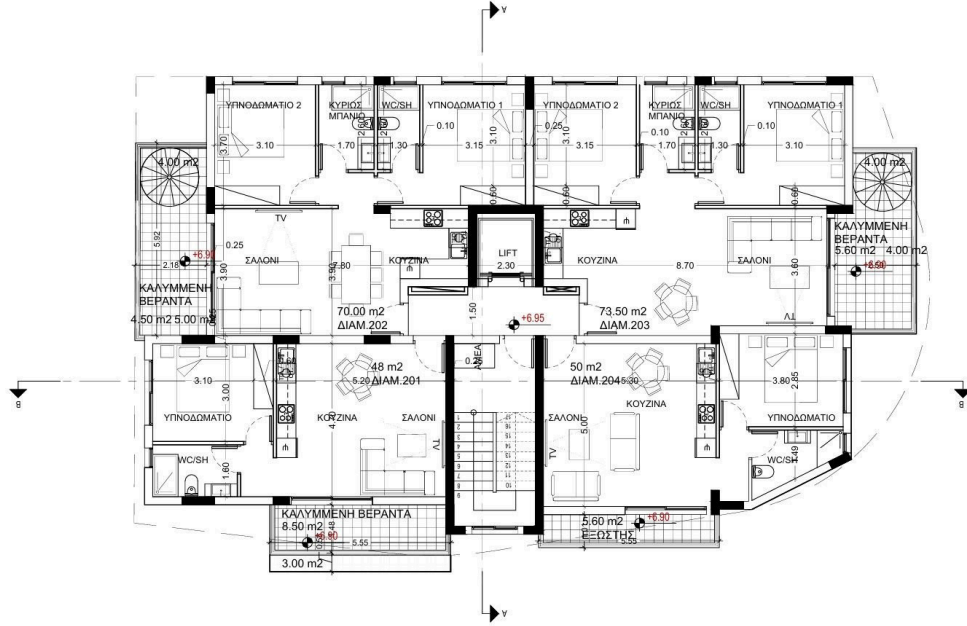

Reference 9229

2 Bed Penthouse with roof garden in Kolossi, Limassol

€230,000 +VAT

Kolossi, Limassol

2 Bedrooms | 2 Bathrooms | 72 m² Covered

Description

- 2 bedrooms
- 2 W/C
- Internal Area 72m²
- Covered Verandas 9.60m²
- Roof Garden 55m²
- Covered Parking
- Storage

Features

✓ Veranda ✓ Quiet area ✓ Modern design ✓ Roof garden ✓ Open plan

Gallery

Floor plans

BLOCK-A

ΚΑΤΟΨΗ ΙΣΟΓΕΙΟΥ

ΚΑΤΟΨΗ 1ΟΥ ΟΡΟΦΟΥ

ΚΑΤΟΨΗ 2ΟΥ ΟΡΟΦΟΥ