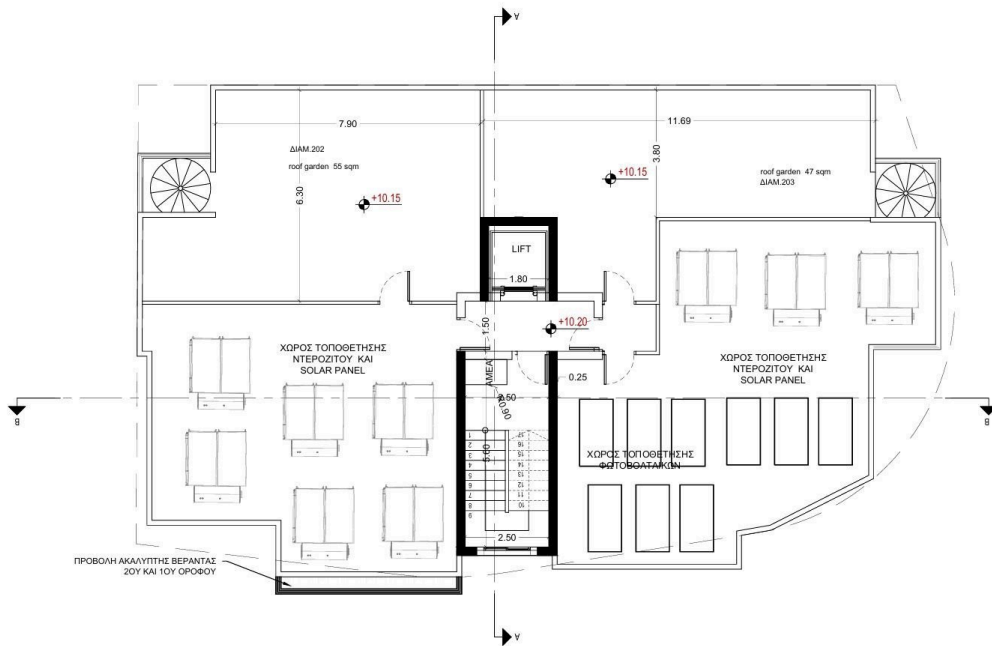

ΚΑΤΟΨΗ ΟΡΟΦΗΣ