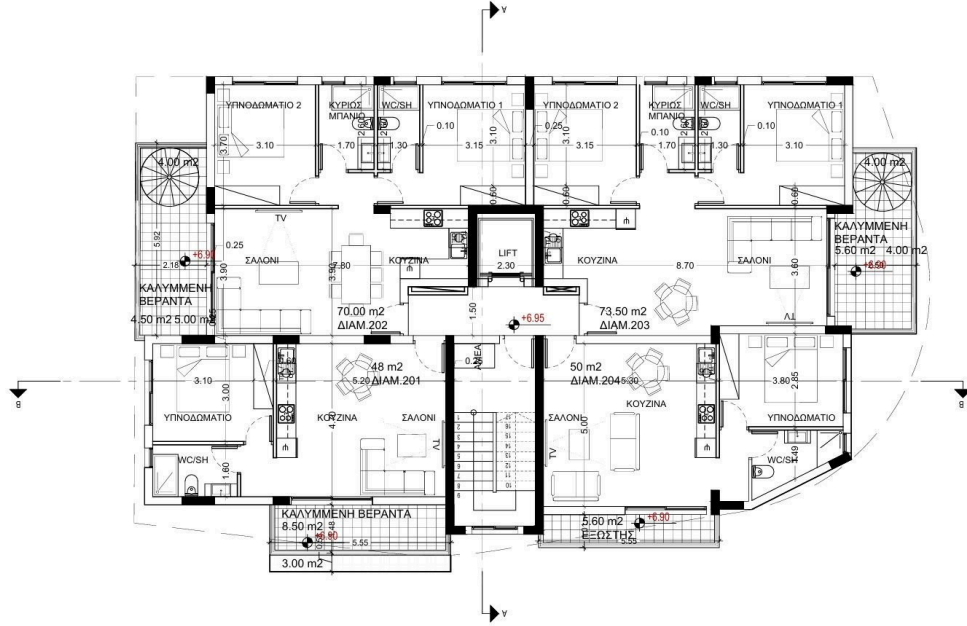

ΚΑΤΟΨΗ 2ΟΥ ΟΡΟΦΟΥ