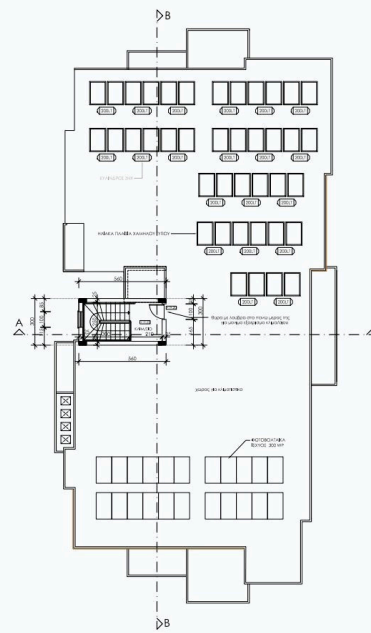

ΚΑΤΩΦΗ ΟΡΟΦΗΣ
ΠΟΛΥΚΑΤΟΙΚΙΑ BLOCK A