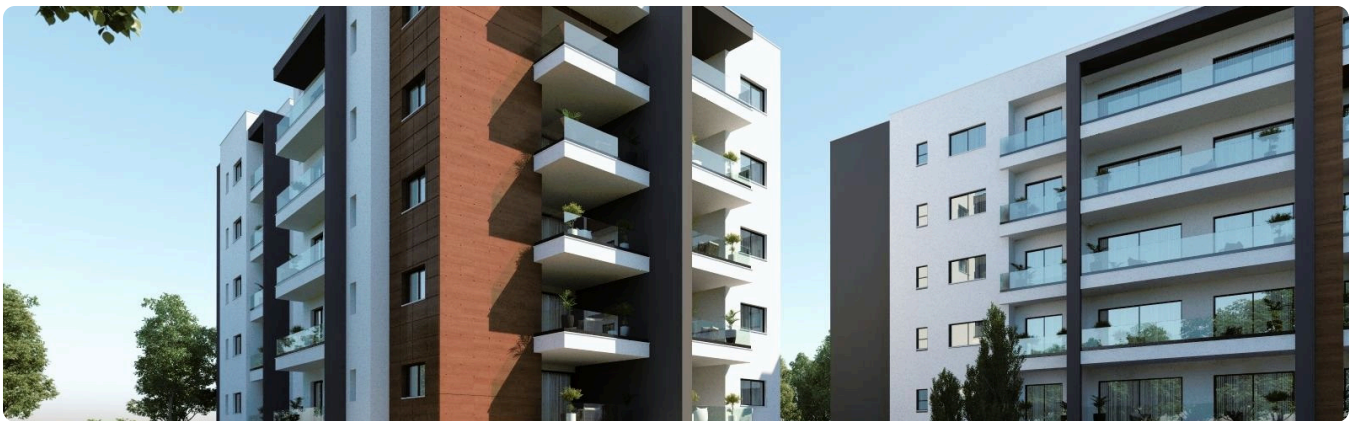

Facilities

✓ Parking · Covered   ✓ Storage   ✓ Solar water heater

Features

✓ Veranda   ✓ Granite countertops   ✓ Ceramic tiles   ✓ Modern design   ✓ Near amenities
✓ Open plan   ✓ Thermal insulation

Gallery