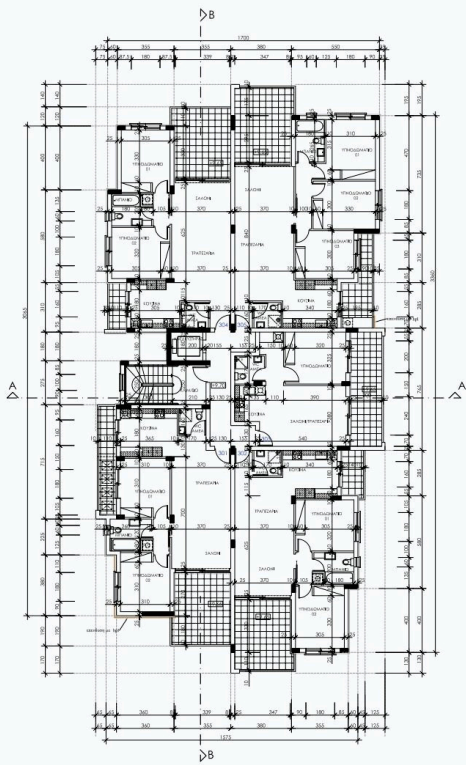

Reference 8499

1 Bed Penthouse Apartment in Kato Polemidia, Limassol

€180,000 +VAT

Polemidia, Limassol

1 Bedroom | 1 Bathroom | 50 m² Covered

Description

- 1 bedroom
- 1 W/C
- Internal Area 50m²
- Covered Verandas 16m²
- Covered Parking
- Storage

✓ Veranda ✓ Granite countertops ✓ Ceramic tiles ✓ Modern design ✓ Near amenities
✓ Open plan ✓ Thermal insulation

Gallery

Floor plans

ΚΑΤΩΦΗ ΤΡΙΤΟΥ ΟΡΟΦΟΥ
ΠΟΛΥΚΑΤΟΙΚΙΑ BLOCK A

ΚΑΤΩΦΗ ΤΕΤΑΡΤΟΥ ΟΡΟΦΟΥ
ΠΟΛΥΚΑΤΟΙΚΙΑ BLOCK A