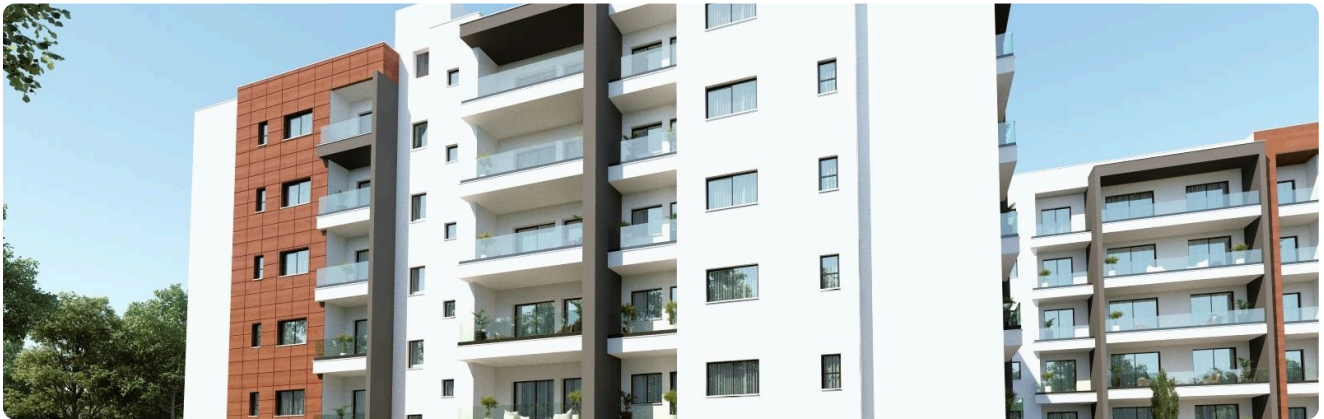

Facilities

✓ Parking · Covered   ✓ Storage   ✓ Solar water heater

Features

✓ Veranda   ✓ Granite countertops   ✓ Ceramic tiles   ✓ Modern design   ✓ Near amenities
✓ Open plan   ✓ Thermal insulation

Gallery