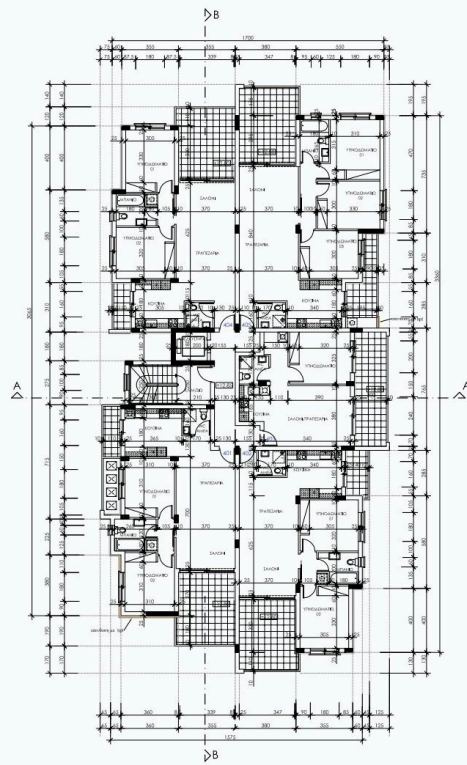

Reference 8499

1 Bed Penthouse Apartment in Kato Polemidia, Limassol

€180,000 +VAT

Polemidia, Limassol

1 Bedroom | 1 Bathroom | 50 m² Covered

Description

- 1 bedroom
- 1 W/C
- Internal Area 50m²
- Covered Verandas 16m²
- Covered Parking
- Storage

✓ Veranda ✓ Granite countertops ✓ Ceramic tiles ✓ Modern design ✓ Near amenities
✓ Open plan ✓ Thermal insulation

Gallery

Floor plans

ΚΑΤΩΦΗ ΤΡΙΤΟΥ ΟΡΟΦΟΥ
ΠΟΛΥΚΑΤΟΙΚΙΑ BLOCK A

ΚΑΤΩΦΗ ΤΕΤΑΡΤΟΥ ΟΡΟΦΟΥ
ΠΟΛΥΚΑΤΟΙΚΙΑ BLOCK A