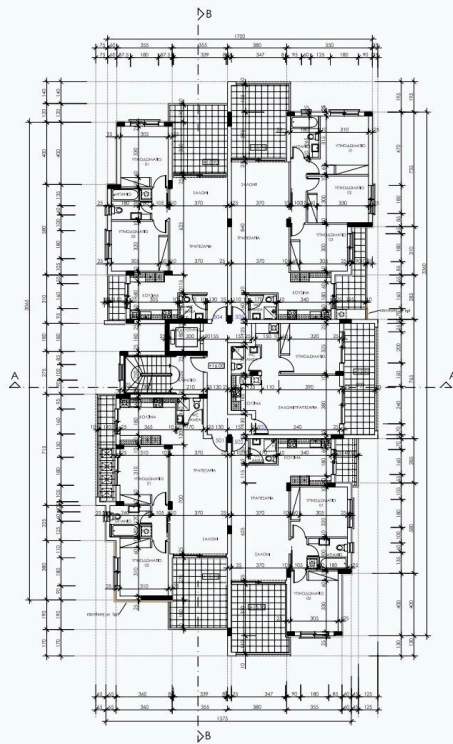

Reference 8499

1 Bed Penthouse Apartment in Kato Polemidia, Limassol

€180,000 +VAT

Polemidia, Limassol

1 Bedroom | 1 Bathroom | 50 m² Covered

Description

- 1 bedroom
- 1 W/C
- Internal Area 50m²
- Covered Verandas 16m²
- Covered Parking
- Storage

✓ Veranda ✓ Granite countertops ✓ Ceramic tiles ✓ Modern design ✓ Near amenities
✓ Open plan ✓ Thermal insulation

Gallery

Floor plans

ΚΑΤΩΦΗ ΤΡΙΤΟΥ ΟΡΟΦΟΥ
ΠΟΛΥΚΑΤΟΙΚΙΑ BLOCK A

ΚΑΤΩΦΗ ΤΕΤΑΡΤΟΥ ΟΡΟΦΟΥ
ΠΟΛΥΚΑΤΟΙΚΙΑ BLOCK A