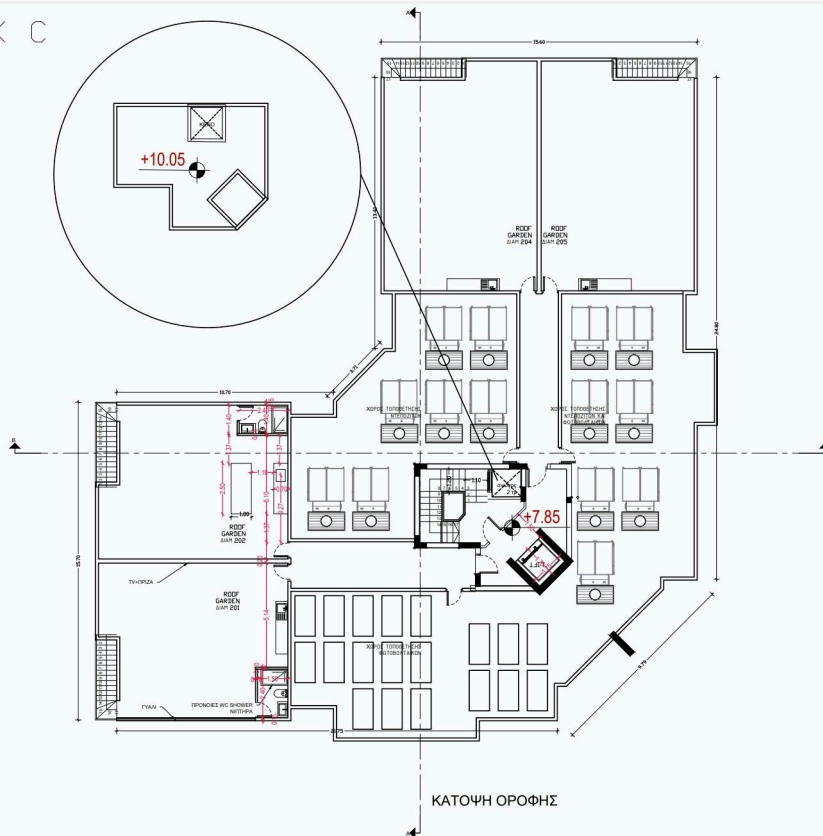

## Description

- 2 bedrooms
- 2 W/C
- Internal Area 81m<sup>2</sup>
- Covered Verandas 10.50m<sup>2</sup>
- Covered Parking
- Storage

Covered veranda 10.5 m<sup>2</sup>

Parking spaces 1

Energy efficiency rating **Certificate expected**

# Floor plans

BLOCK C

BLOCK C

BLOCK C

ΚΑΤΟΨΗ 2ΟΥ ΟΡΟΦΟΥ

BLOCK C

ΚΑΤΟΨΗ ΟΡΟΦΗΣ