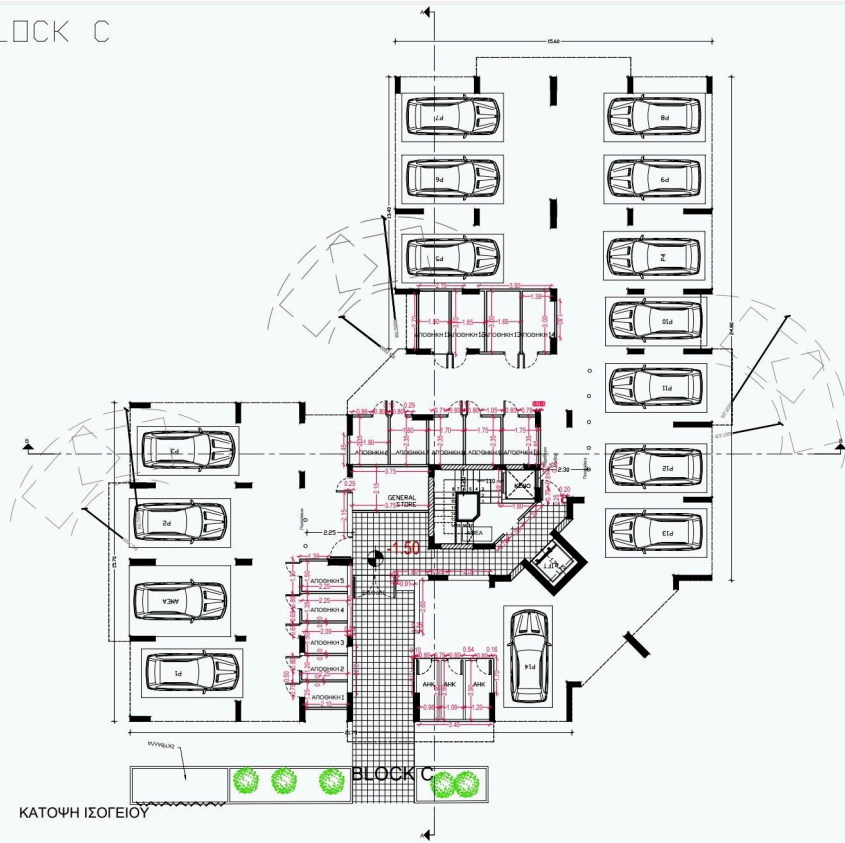

BLOCK C

Floor plans

BLOCK C