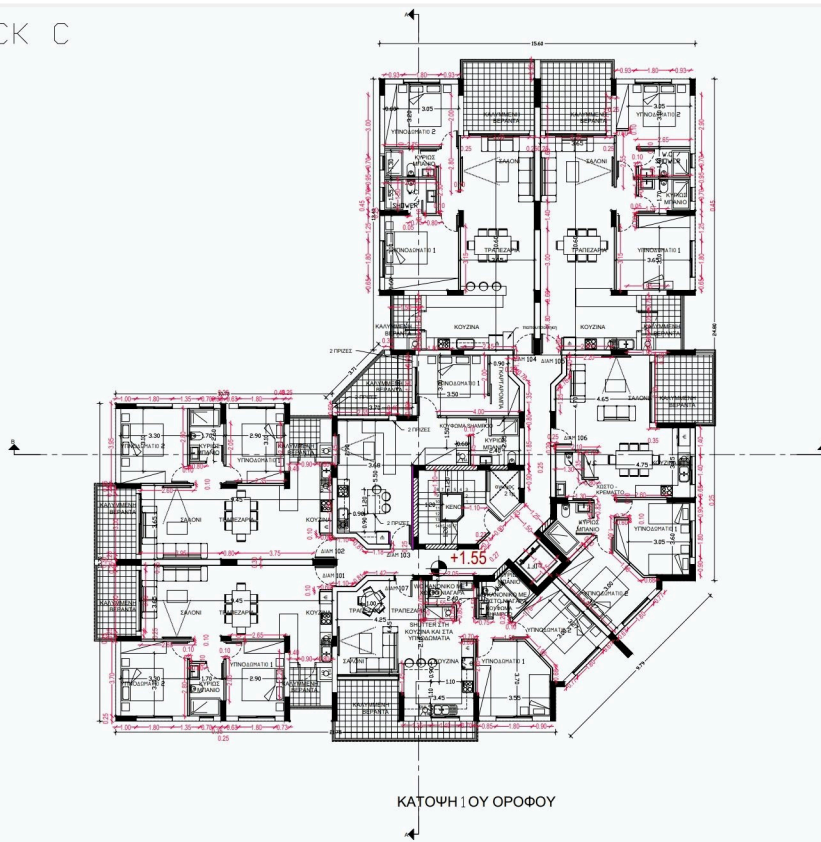

## Description

- 2 bedrooms
- 2 W/C
- Internal Area 81m<sup>2</sup>
- Covered Verandas 10.50m<sup>2</sup>
- Covered Parking
- Storage

Covered veranda 10.5 m<sup>2</sup>

Parking spaces 1

Energy efficiency rating **Certificate expected**

## Gallery

# Floor plans

BLOCK C

BLOCK C

BLOCK C

ΚΑΤΟΨΗ 2ΟΥ ΟΡΟΦΟΥ

BLOCK C

ΚΑΤΟΨΗ ΟΡΟΦΗΣ