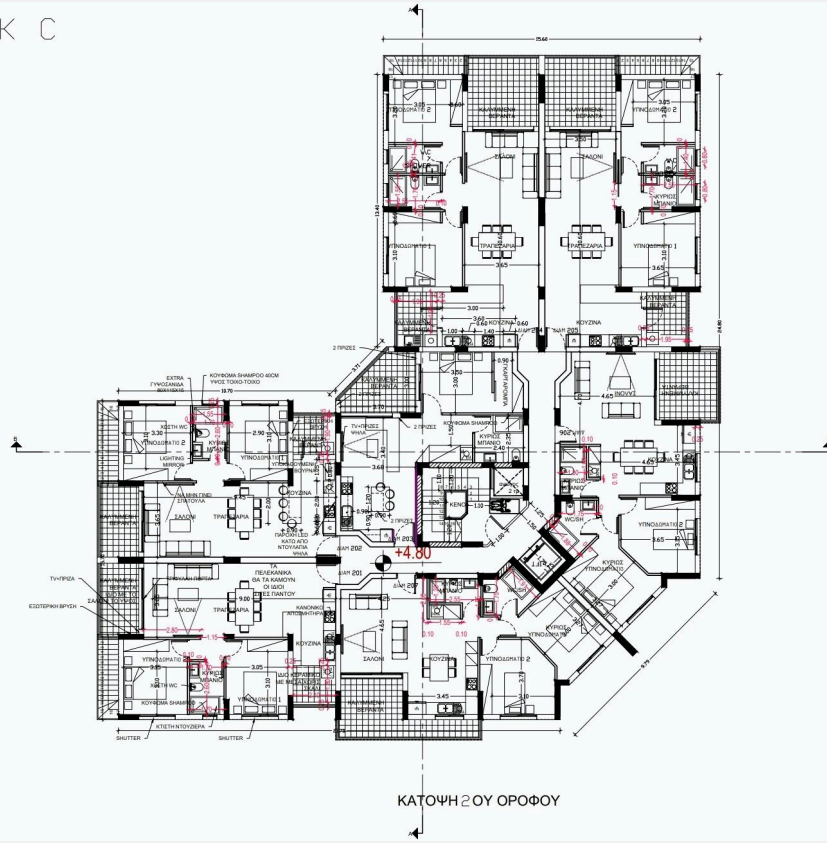

Reference 7772

2 Bed Apartment in Kolossi, Limassol

**€205,000** +VAT

Kolossi, Limassol

2 Bedrooms | 2 Bathrooms | 81 m<sup>2</sup> Covered

## Description

- 2 bedrooms
- 2 W/C
- Internal Area 81m<sup>2</sup>
- Covered Verandas 10.50m<sup>2</sup>
- Covered Parking
- Storage

Covered veranda 10.5 m<sup>2</sup>

Parking spaces 1

Energy efficiency rating **Certificate expected**

# Floor plans

BLOCK C

BLOCK C

BLOCK C

ΚΑΤΟΨΗ 2ΟΥ ΟΡΟΦΟΥ

BLOCK C

ΚΑΤΟΨΗ ΟΡΟΦΗΣ