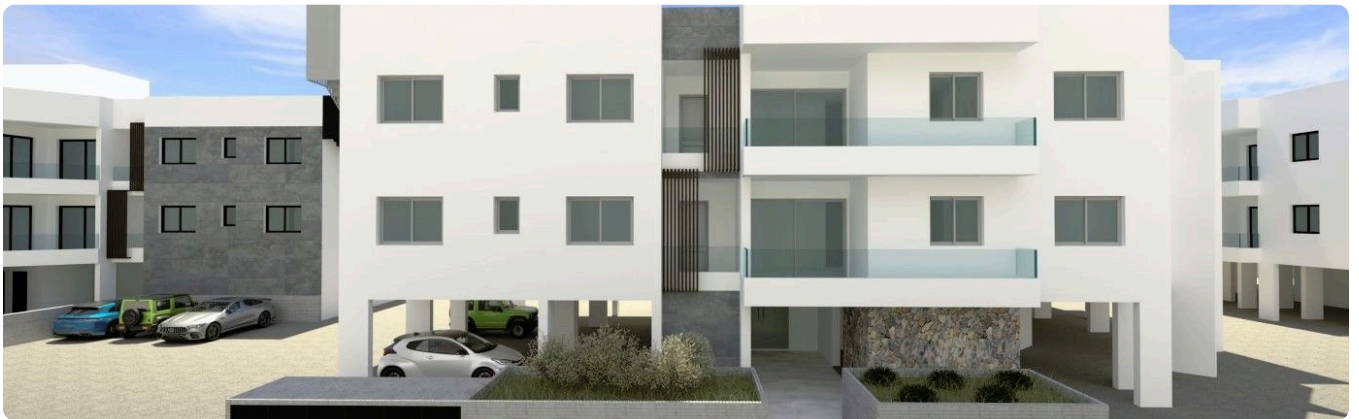

Reference 7714

2 Bed Penthouse Apartment in Kolossi, Limassol

€225,000 +VAT

Kolossi, Limassol

2 Bedrooms | 2 Bathrooms | 81 m² Covered

Description

- 2 bedrooms
- 2 W/C
- Internal Area 81m²
- Covered Verandas 20m²
- Uncovered Veranda 4m²
- Covered Parking
- Storage

✓ Veranda ✓ Modern design ✓ Open plan

Gallery

Floor plans

BLOCK E

BLOCK E

BLOCK E

BLOCK E