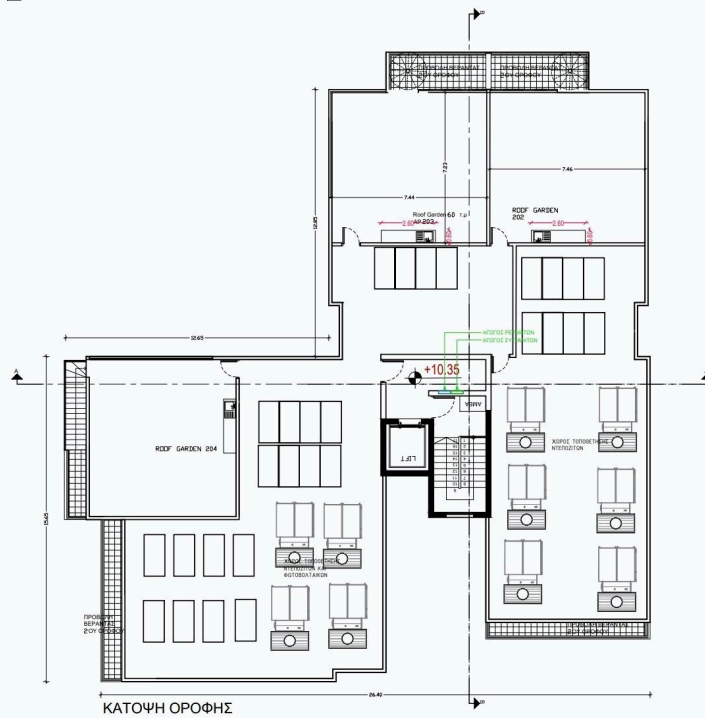

BLOCK E

ΚΑΤΩΦΗ ΟΡΟΦΗΣ