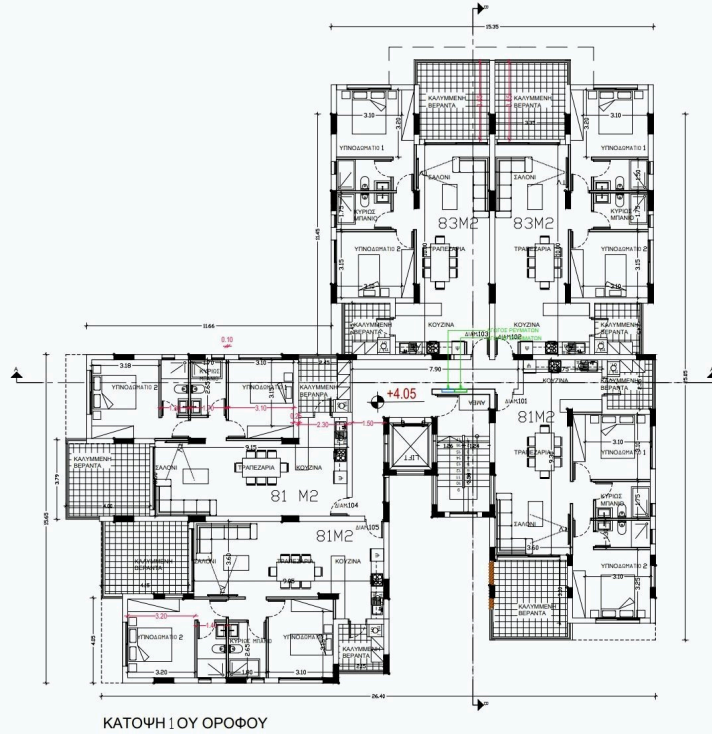

Reference 7714

2 Bed Penthouse Apartment in Kolossi, Limassol

€225,000 +VAT

Kolossi, Limassol

2 Bedrooms | 2 Bathrooms | 81 m² Covered

Description

- 2 bedrooms
- 2 W/C
- Internal Area 81m²
- Covered Verandas 20m²
- Uncovered Veranda 4m²
- Covered Parking
- Storage

Features

✓ Veranda

✓ Modern design

✓ Open plan

Gallery

Floor plans

BLOCK E

BLOCK E