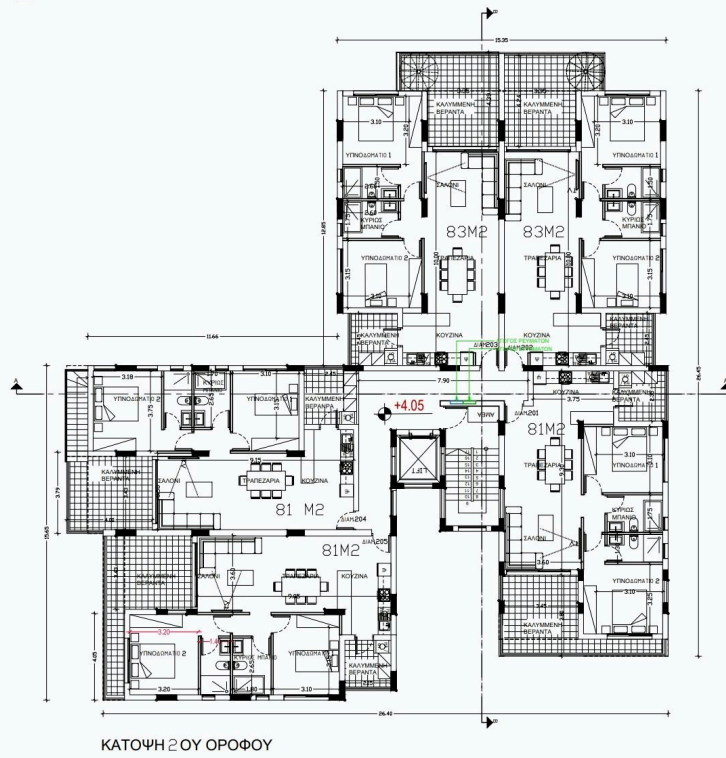

Reference 7714

2 Bed Penthouse Apartment in Kolossi, Limassol

€225,000 +VAT

Kolossi, Limassol

2 Bedrooms | 2 Bathrooms | 81 m² Covered

Description

- 2 bedrooms
- 2 W/C
- Internal Area 81m²
- Covered Verandas 20m²
- Uncovered Veranda 4m²
- Covered Parking
- Storage

✓ Veranda ✓ Modern design ✓ Open plan

Gallery

Floor plans

BLOCK E

BLOCK E

BLOCK E

BLOCK E