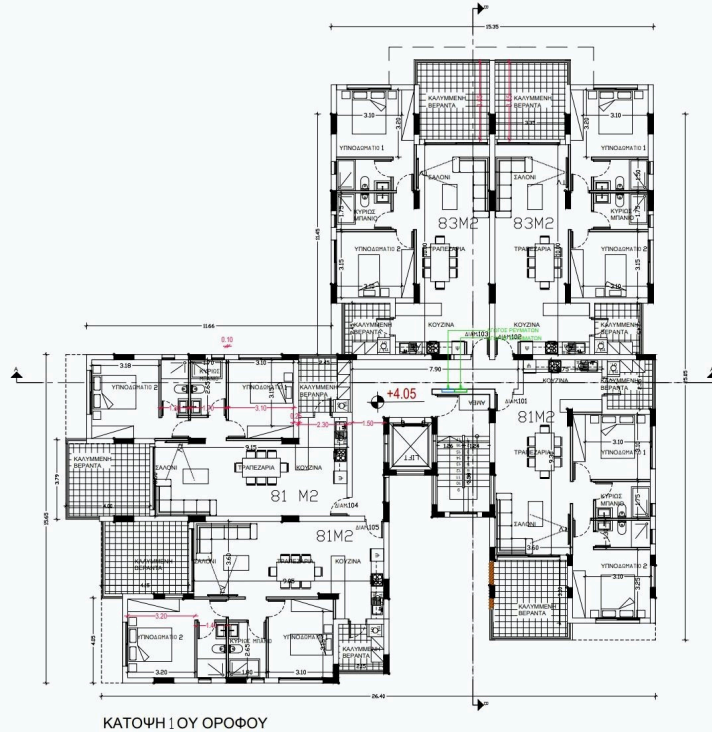

Reference 7714

2 Bed Penthouse Apartment in Kolossi, Limassol

€225,000 +VAT

Kolossi, Limassol

2 Bedrooms | 2 Bathrooms | 81 m² Covered

Description

- 2 bedrooms
- 2 W/C
- Internal Area 81m²
- Covered Verandas 20m²
- Uncovered Veranda 4m²
- Covered Parking
- Storage

✓ Veranda ✓ Modern design ✓ Open plan

Gallery

Floor plans

BLOCK E

BLOCK E

BLOCK E

BLOCK E