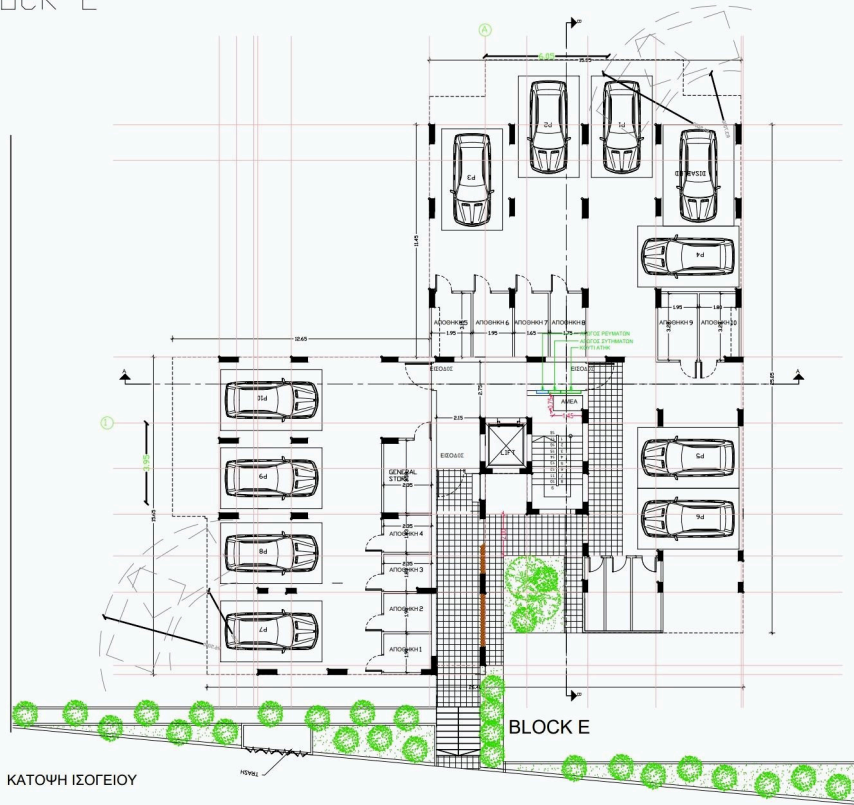

Reference 7714

2 Bed Penthouse Apartment in Kolossi, Limassol

€225,000 +VAT

Kolossi, Limassol

2 Bedrooms | 2 Bathrooms | 81 m² Covered

Description

- 2 bedrooms
- 2 W/C
- Internal Area 81m²
- Covered Verandas 20m²
- Uncovered Veranda 4m²
- Covered Parking
- Storage

Covered veranda 20 m²

Uncovered veranda 4 m²

Parking spaces 1

Energy efficiency rating Certificate expected

Status Under construction

Facilities

✓ Parking · Covered ✓ Storage

Features

✓ Veranda ✓ Modern design ✓ Open plan

Gallery

Floor plans

BLOCK E

BLOCK E

BLOCK E

BLOCK E