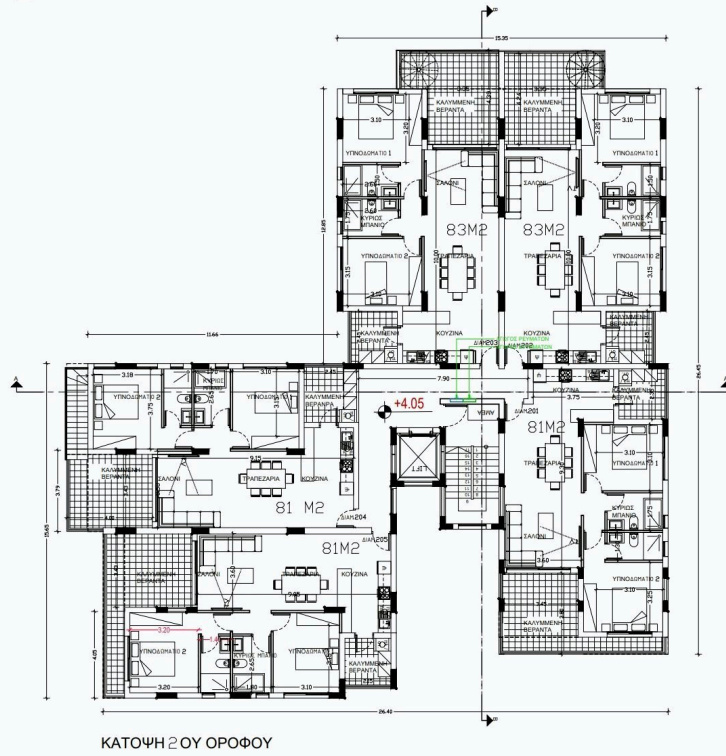

BLOCK E

ΚΑΤΩΦΗ 2ΟΥ ΟΡΟΦΟΥ