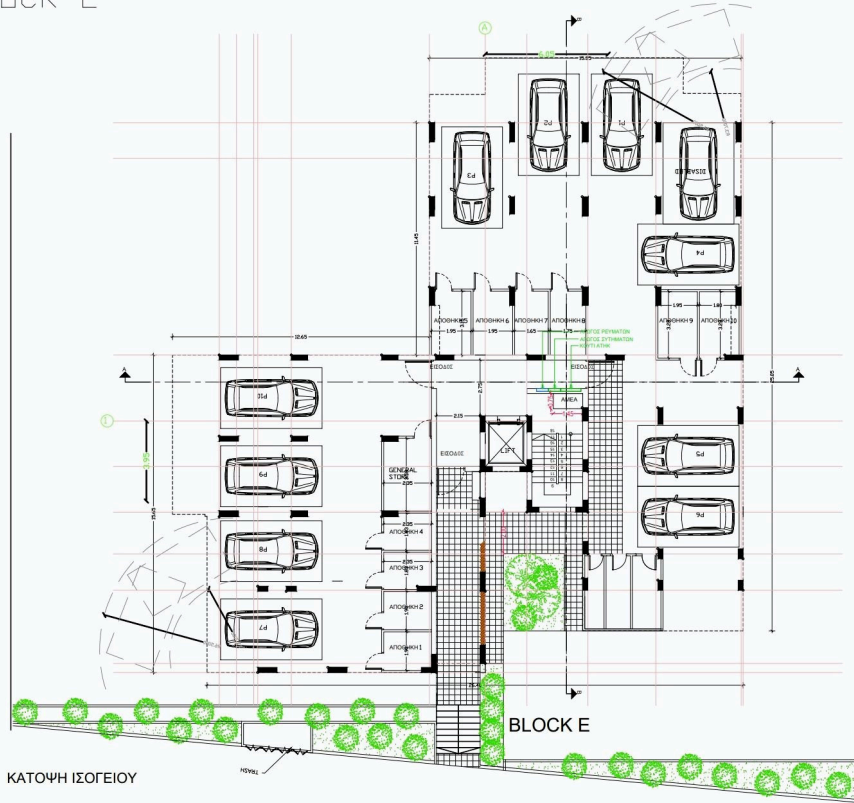

- 2 bedrooms
- 2 W/C
- Internal Area 83m²
- Covered Verandas 20m²
- Roof Garden 60m²
- Covered Parking
- Storage

Covered veranda 20 m²

Roof garden 60 m²

Parking spaces 1

Energy efficiency rating Certificate expected

Status Under construction

Facilities

✓ Parking · Covered ✓ Storage

Features

✓ Veranda ✓ Modern design ✓ Roof garden ✓ Open plan

Gallery

Floor plans

BLOCK E