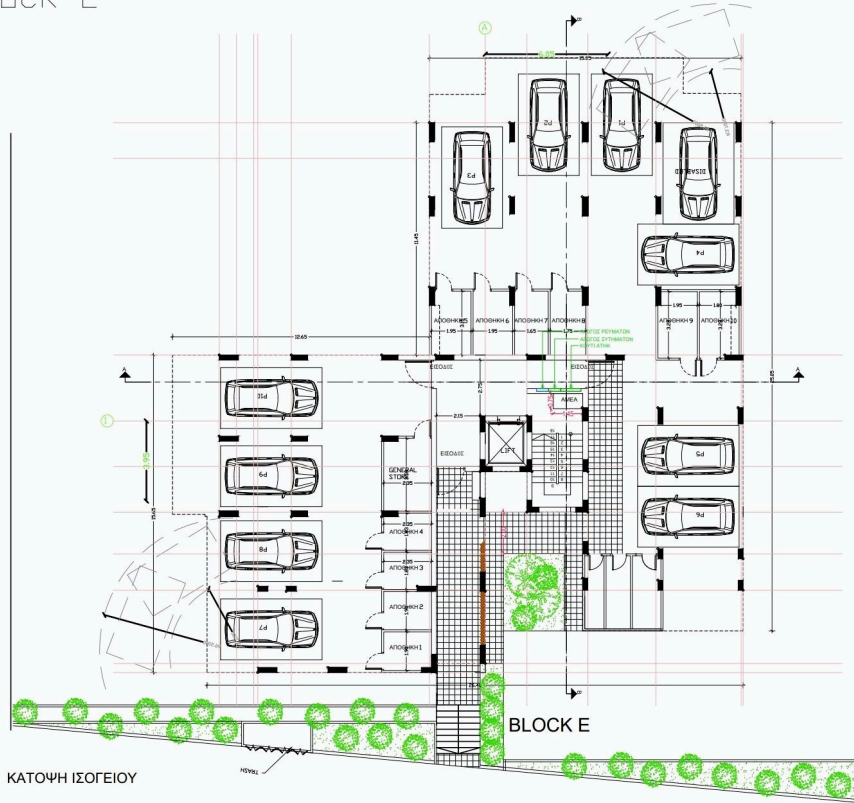

- 2 bedrooms
- 2 W/C
- Internal Area 83m²
- Covered Verandas 20m²
- Roof Garden 60m²
- Covered Parking
- Storage

Covered veranda 20 m²

Roof garden 60 m²

Parking spaces 1

Energy efficiency rating Certificate expected

✓ Open plan

Gallery

Floor plans

BLOCK E

BLOCK E

BLOCK E

BLOCK E