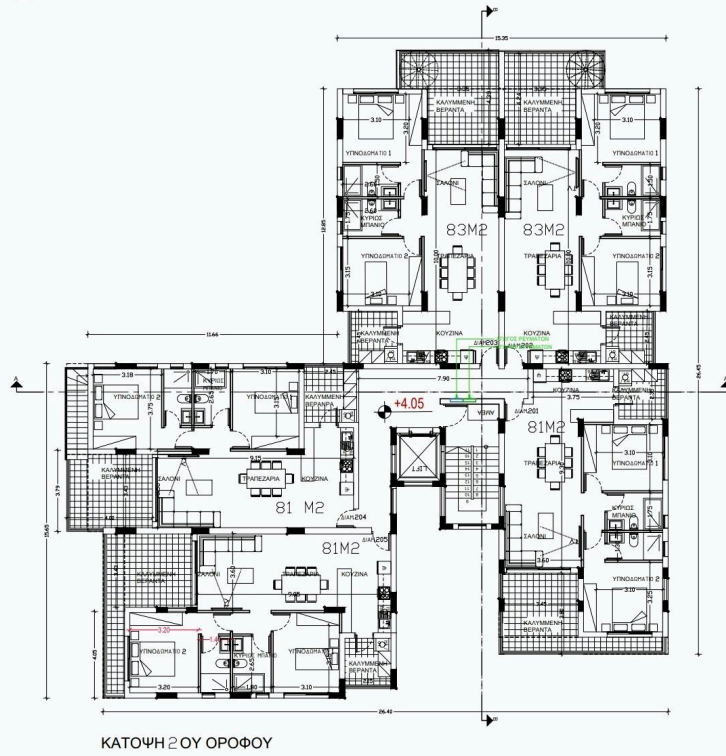

Reference 7713

2 Bed Penthouse with roof garden in Kolossi, Limassol

€255,000 +VAT

Kolossi, Limassol

2 Bedrooms

2 Bathrooms

83 m² Covered

Description

- 2 bedrooms
- 2 W/C
- Internal Area 83m²
- Covered Verandas 20m²
- Roof Garden 60m²
- Covered Parking
- Storage

Covered veranda 20 m²

Roof garden 60 m²

Parking spaces 1

Energy efficiency rating Certificate expected

✓ Open plan

Gallery

Floor plans

BLOCK E

BLOCK E

BLOCK E

BLOCK E