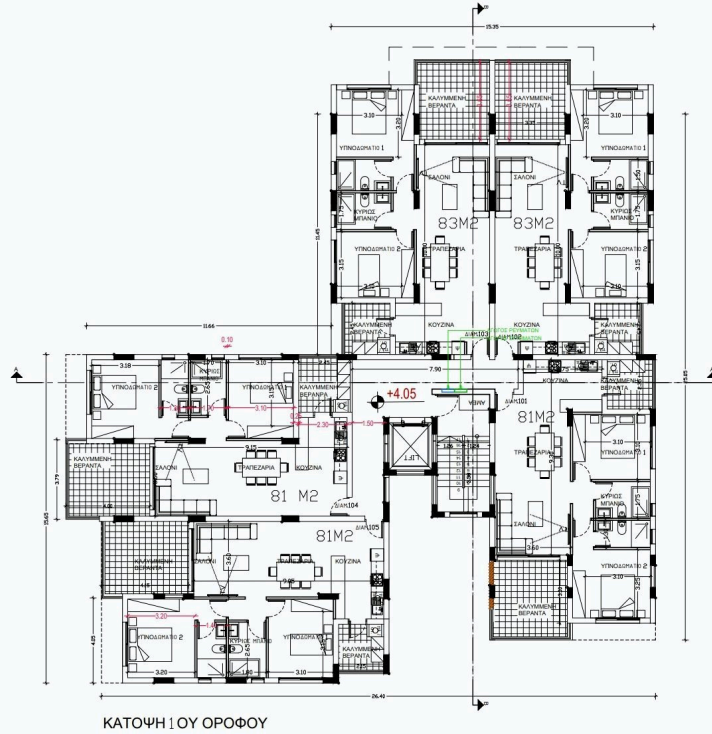

Reference 7713

2 Bed Penthouse with roof garden in Kolossi, Limassol

€255,000 +VAT

Kolossi, Limassol

2 Bedrooms

2 Bathrooms

83 m² Covered

Description

- 2 bedrooms
- 2 W/C
- Internal Area 83m²
- Covered Verandas 20m²
- Roof Garden 60m²
- Covered Parking
- Storage

Covered veranda 20 m²

Roof garden 60 m²

Parking spaces 1

Energy efficiency rating Certificate expected

✓ Open plan

Gallery

Floor plans

BLOCK E

BLOCK E

BLOCK E

BLOCK E