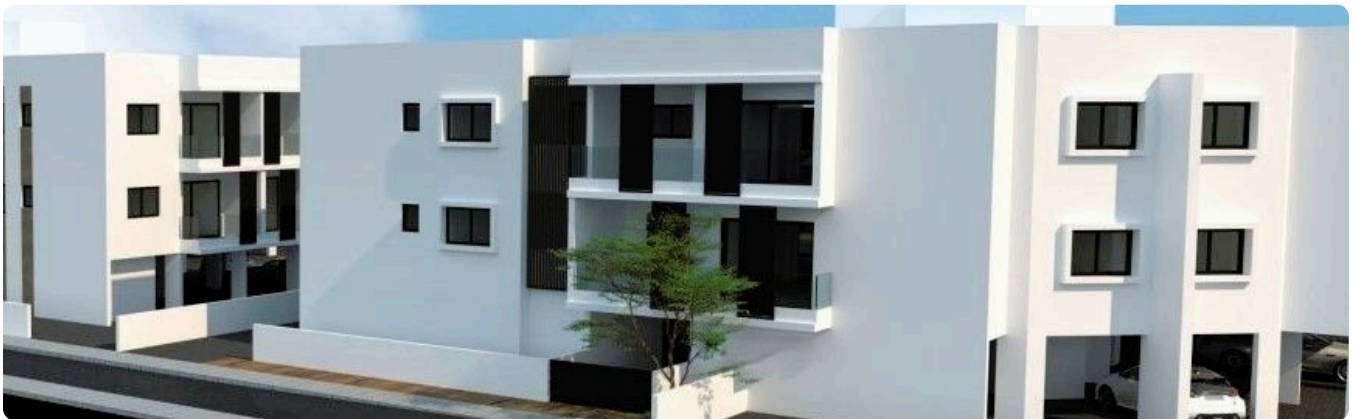

Reference 7713

2 Bed Penthouse with roof garden in Kolossi, Limassol

€255,000 +VAT

Kolossi, Limassol

2 Bedrooms

2 Bathrooms

83 m² Covered

Description

- 2 bedrooms
- 2 W/C
- Internal Area 83m²
- Covered Verandas 20m²
- Roof Garden 60m²
- Covered Parking
- Storage

Covered veranda 20 m²

Roof garden 60 m²

Parking spaces 1

Energy efficiency rating Certificate expected

Status Under construction

Facilities

✓ Parking · Covered ✓ Storage

Features

✓ Veranda ✓ Modern design ✓ Roof garden ✓ Open plan

Gallery

Floor plans

BLOCK E