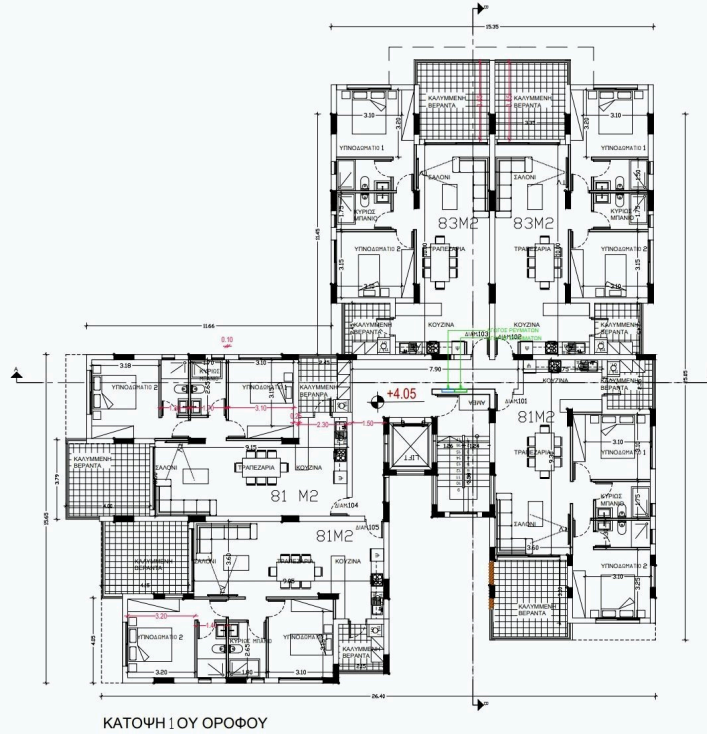

Reference 7712

2 Bed Apartment in Kolossi, Limassol

€220,000 +VAT

Kolossi, Limassol

2 Bedrooms | 2 Bathrooms | 81 m² Covered

Description

- 2 bedrooms
- 2 W/C
- Internal Area 81m²
- Covered Verandas 20m²
- Covered Parking
- Storage

✓ Veranda

✓ Modern design

✓ Open plan

Gallery

Floor plans

BLOCK E

BLOCK E

BLOCK E