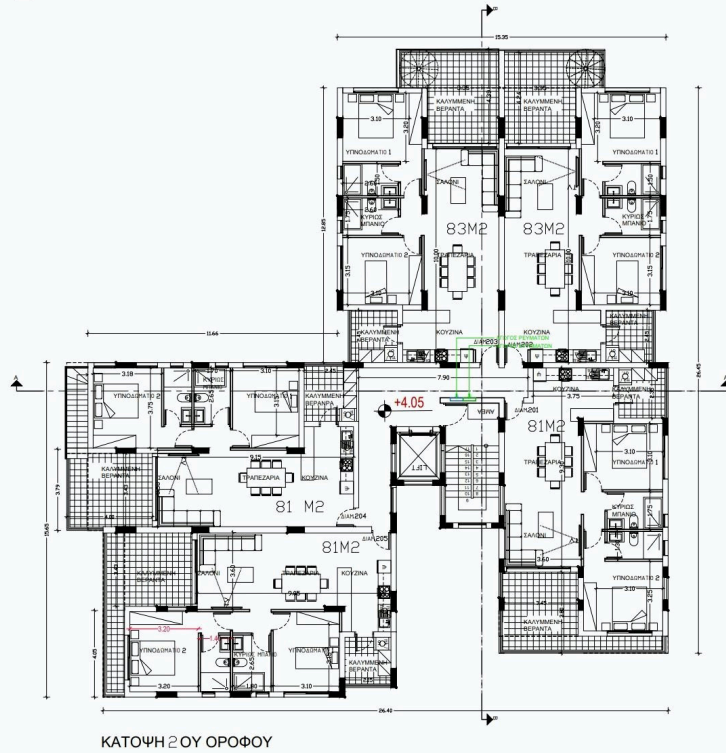

Reference 7712

2 Bed Apartment in Kolossi, Limassol

€220,000 +VAT

Kolossi, Limassol

2 Bedrooms | 2 Bathrooms | 81 m² Covered

Description

- 2 bedrooms
- 2 W/C
- Internal Area 81m²
- Covered Verandas 20m²
- Covered Parking
- Storage

Covered veranda 20 m²

Parking spaces 1

Energy efficiency rating **Certificate expected**

Status **Under construction**

Facilities

✓ Parking · Covered ✓ Storage

Features

✓ Veranda ✓ Modern design ✓ Open plan

Gallery

Floor plans

BLOCK E

BLOCK E

BLOCK E

BLOCK E