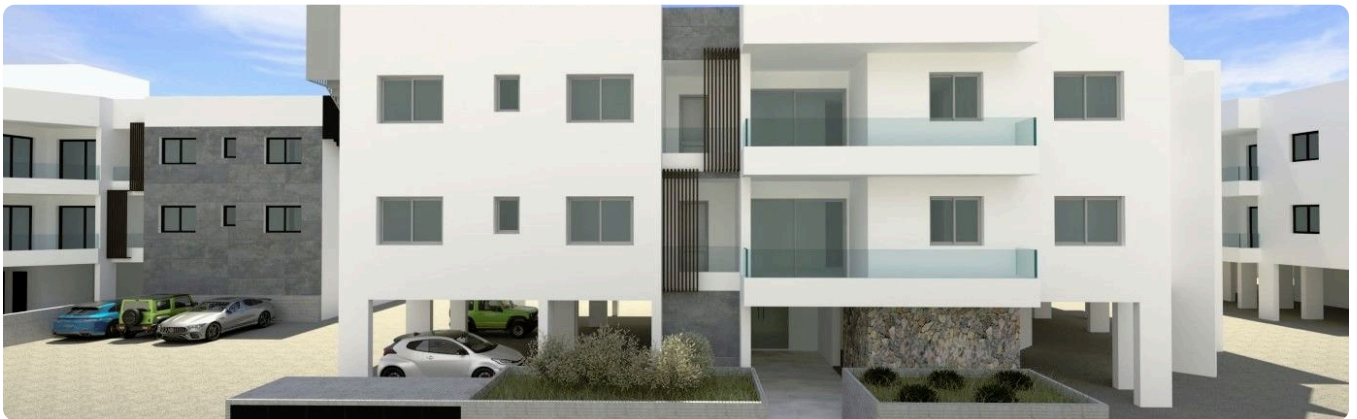

Facilities

✓ Parking · Covered   ✓ Storage

Features

✓ Veranda   ✓ Modern design   ✓ Open plan

Gallery