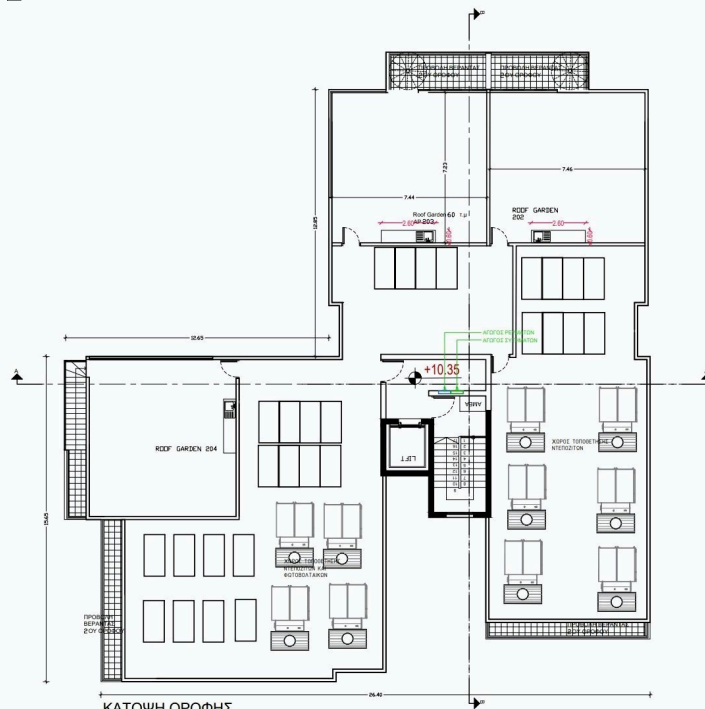

BLOCK E

ΚΑΤΟΨΗ ΟΡΟΦΗΣ