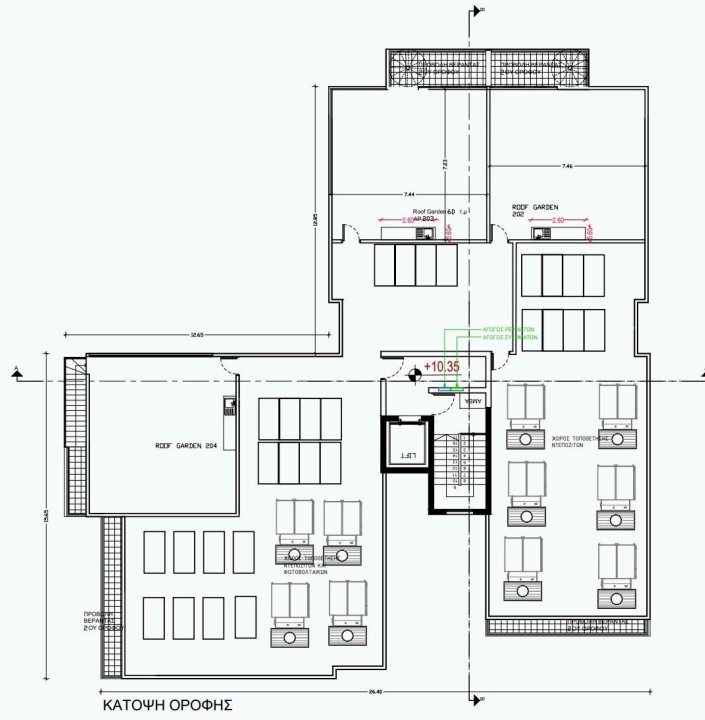

Reference 7712

2 Bed Apartment in Kolossi, Limassol

€220,000 +VAT

Kolossi, Limassol

2 Bedrooms | 2 Bathrooms | 81 m² Covered

Description

- 2 bedrooms
- 2 W/C
- Internal Area 81m²
- Covered Verandas 20m²
- Covered Parking
- Storage

Gallery

Floor plans

BLOCK E

BLOCK E

BLOCK E

BLOCK E