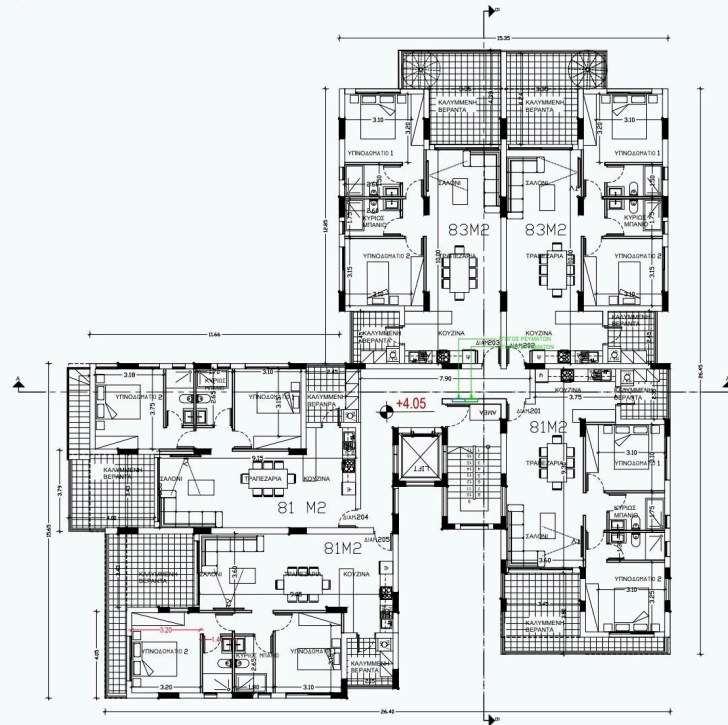

Reference 7712

2 Bed Apartment in Kolossi, Limassol

€220,000 +VAT

Kolossi, Limassol

2 Bedrooms | 2 Bathrooms | 81 m² Covered

Description

- 2 bedrooms
- 2 W/C
- Internal Area 81m²
- Covered Verandas 20m²
- Covered Parking
- Storage

✓ Veranda

✓ Modern design

✓ Open plan

Gallery

Floor plans

BLOCK E

BLOCK E

BLOCK E