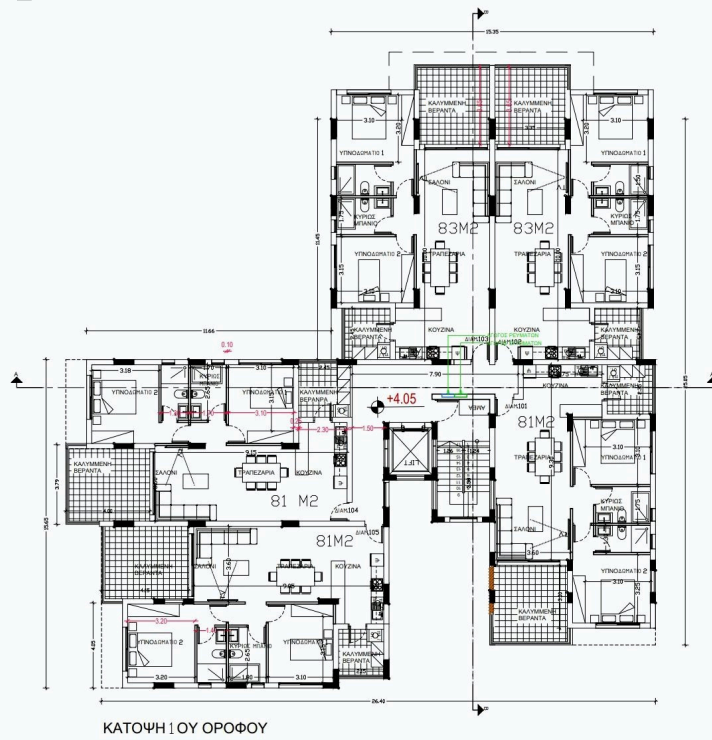

Reference 7712

2 Bed Apartment in Kolossi, Limassol

€220,000 +VAT

Kolossi, Limassol

2 Bedrooms | 2 Bathrooms | 81 m² Covered

Description

- 2 bedrooms
- 2 W/C
- Internal Area 81m²
- Covered Verandas 20m²
- Covered Parking
- Storage

Covered veranda 20 m²

Parking spaces 1

Energy efficiency rating **Certificate expected**

Status **Under construction**

Facilities

✓ Parking · Covered ✓ Storage

Features

✓ Veranda ✓ Modern design ✓ Open plan

Gallery

Floor plans

BLOCK E

BLOCK E

BLOCK E

BLOCK E