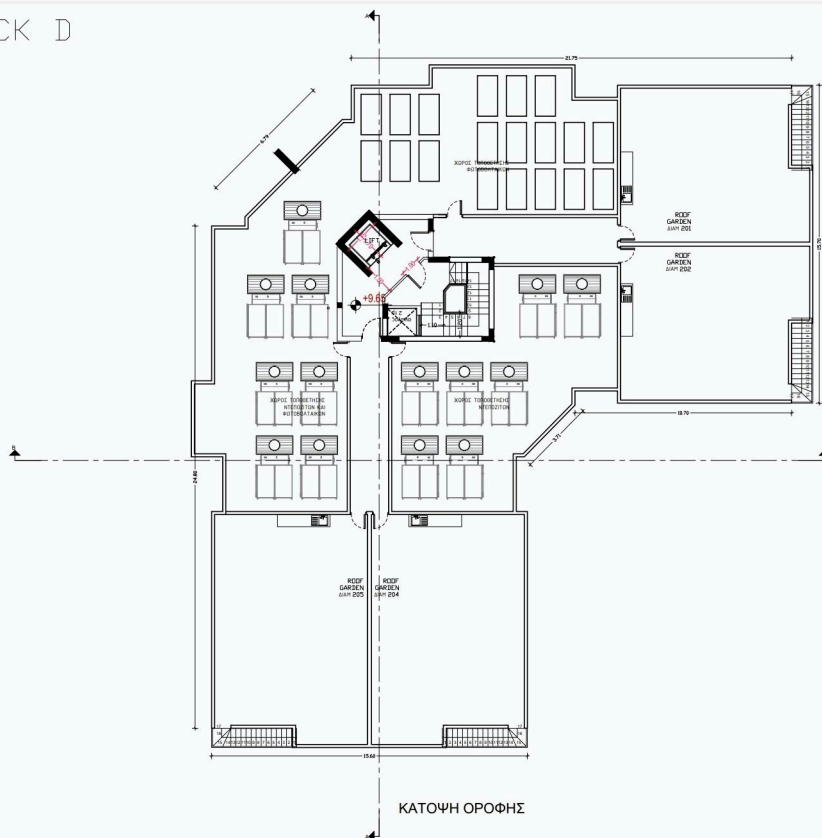

BLOCK D

ΚΑΤΩΦΗ ΟΡΟΦΗΣ