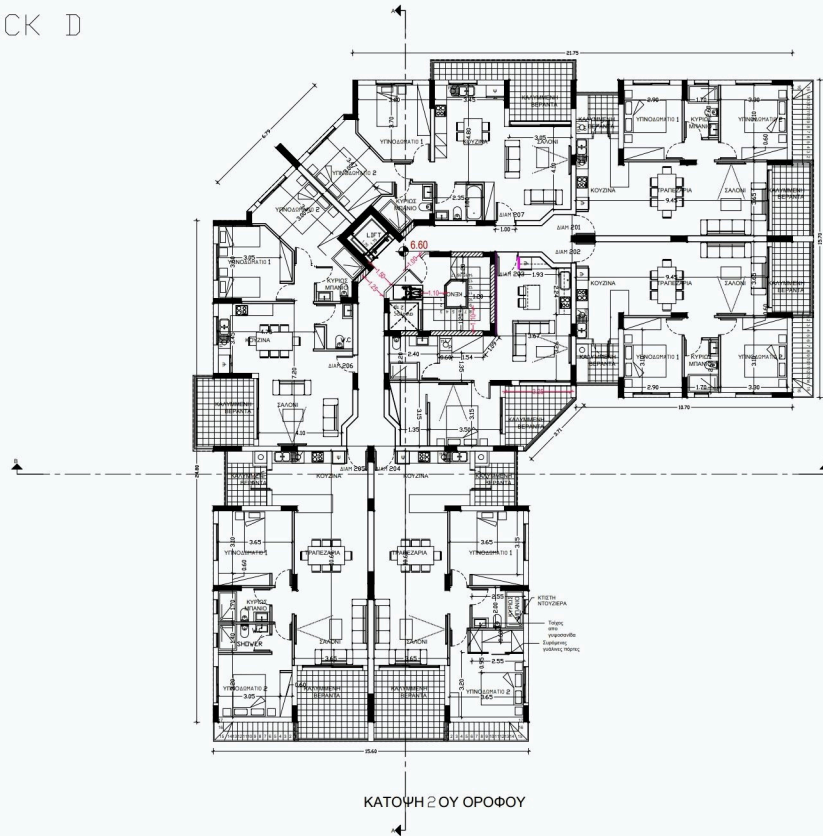

BLOCK D

ΚΑΤΩΦΗ 2 ΟΥ ΟΡΟΦΟΥ