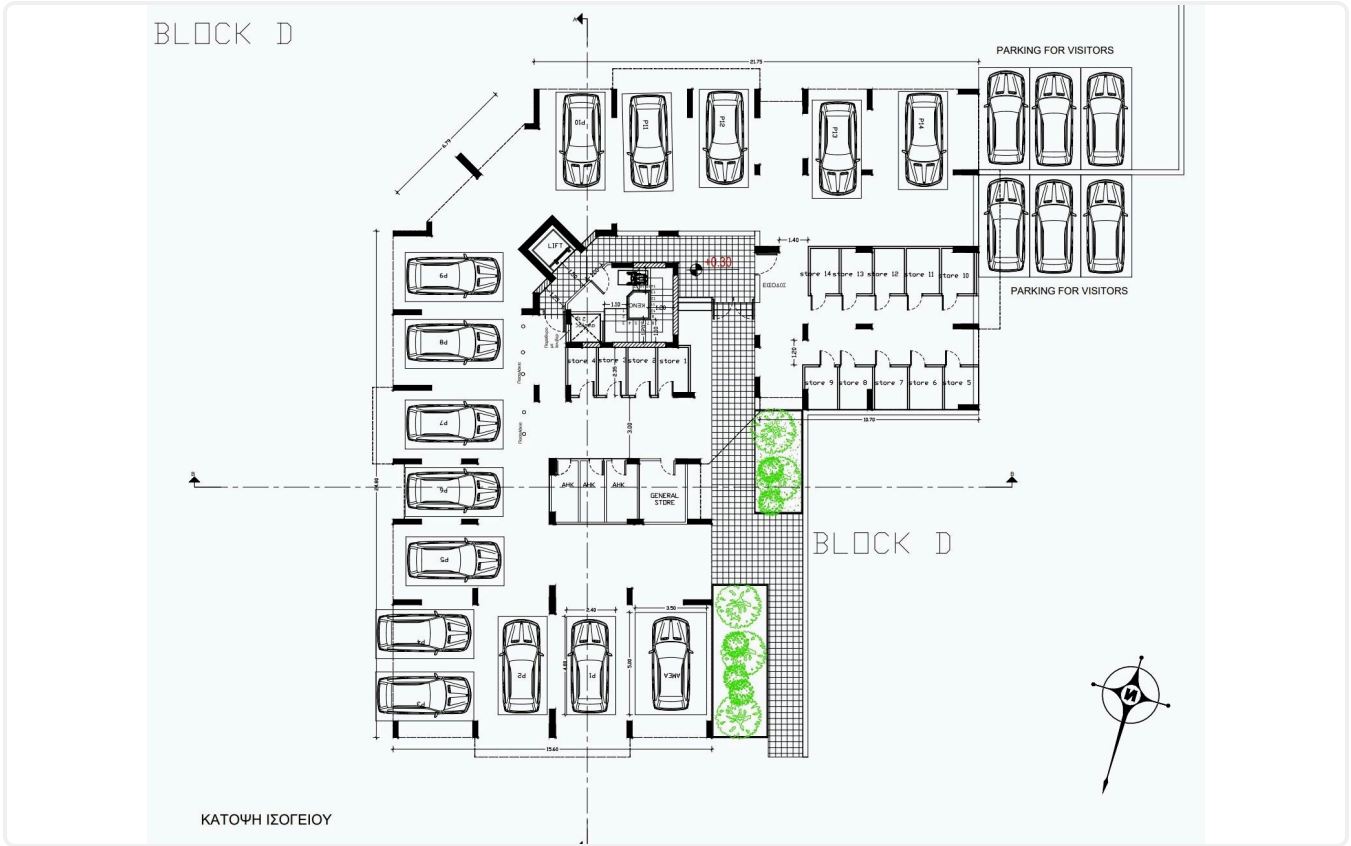

Floor plans