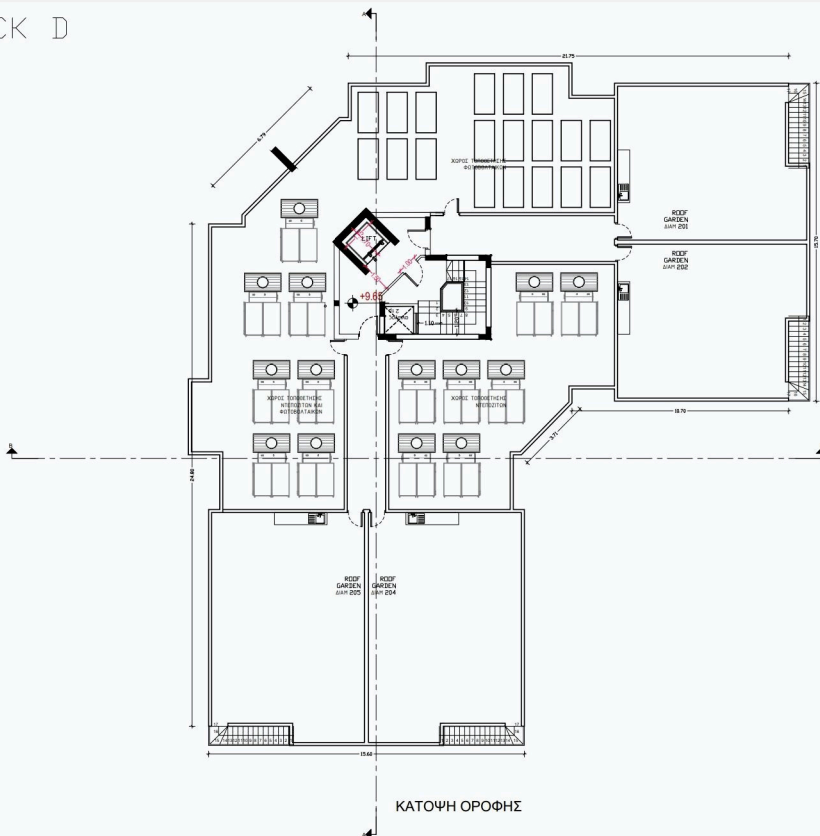

Reference 7709

2 Bed Penthouse with roof garden in Kolossi, Limassol

€235,000 +VAT

Kolossi, Limassol

2 Bedrooms | 1 Bathroom | 76 m² Covered

Description

- 2 bedrooms
- 1 W/C
- Internal Area 76m²
- Covered Verandas 11.4m²
- Roof Garden 67.30m²
- Covered Parking
- Storage

Gallery

Floor plans

BLOCK D

ΚΑΤΩΦΗ 2 ΟΥ ΟΡΟΦΟΥ

BLOCK D

ΚΑΤΩΦΗ ΟΡΟΦΗΣ