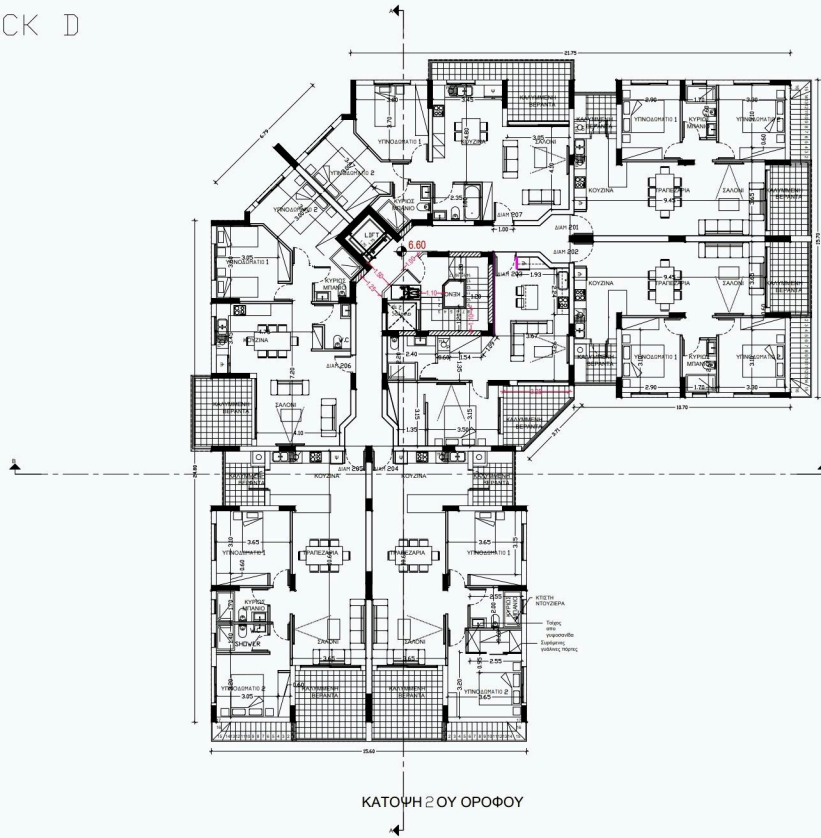

Reference 7709

2 Bed Penthouse with roof garden in Kolossi, Limassol

€235,000 +VAT

Kolossi, Limassol

2 Bedrooms | 1 Bathroom | 76 m² Covered

Description

- 2 bedrooms
- 1 W/C
- Internal Area 76m²
- Covered Verandas 11.4m²
- Roof Garden 67.30m²
- Covered Parking
- Storage

Covered veranda	11.4 m ²
Roof garden	67.3 m ²
Parking spaces	1
Energy efficiency rating	Certificate expected
Status	Under construction

Facilities

✓ Parking · Covered ✓ Storage

Features

✓ Veranda ✓ Modern design ✓ Roof garden ✓ Open plan

Gallery

Floor plans

BLOCK D

ΚΑΤΩΦΗ 2 ΟΥ ΟΡΟΦΟΥ

BLOCK D

ΚΑΤΩΦΗ ΟΡΟΦΗΣ