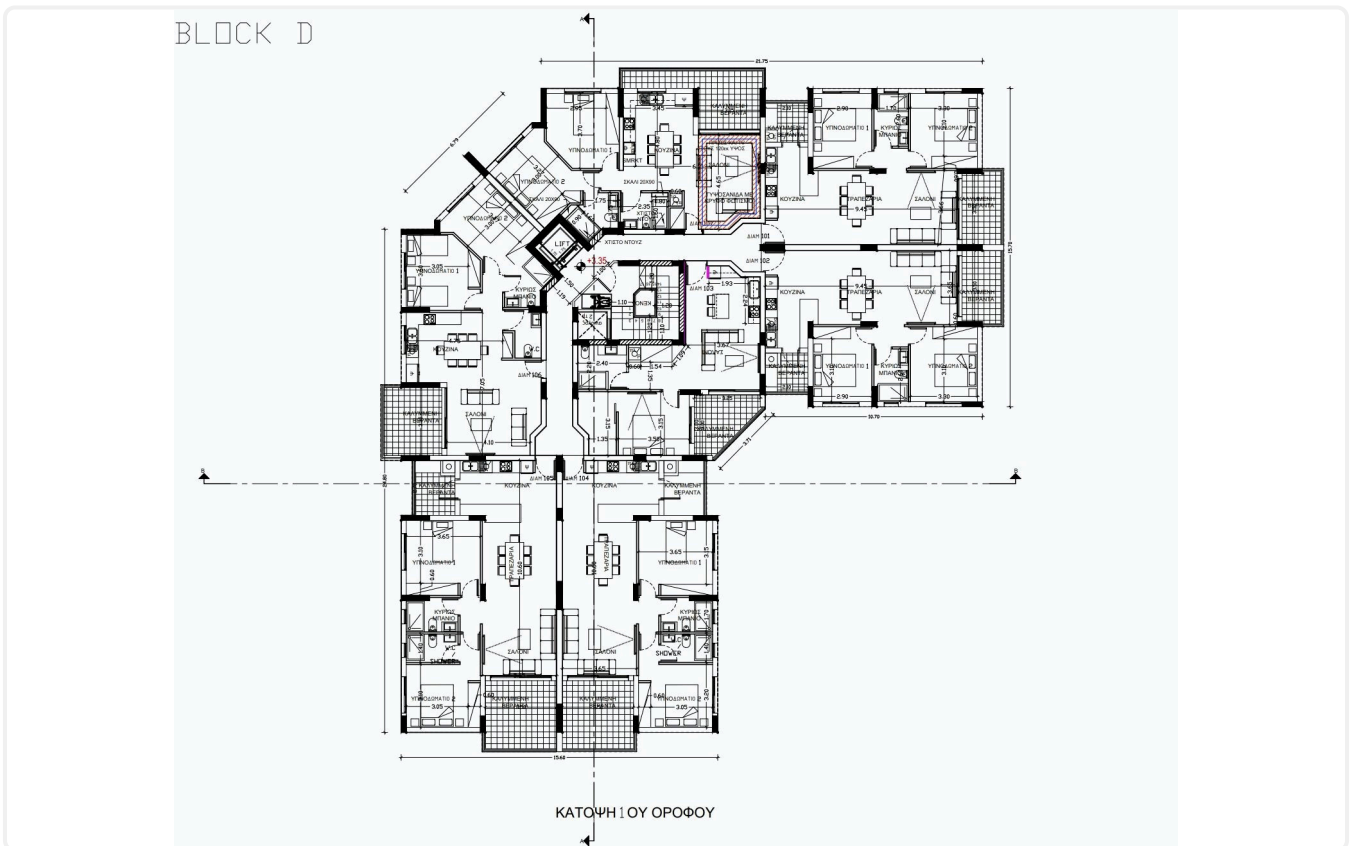

Floor plans