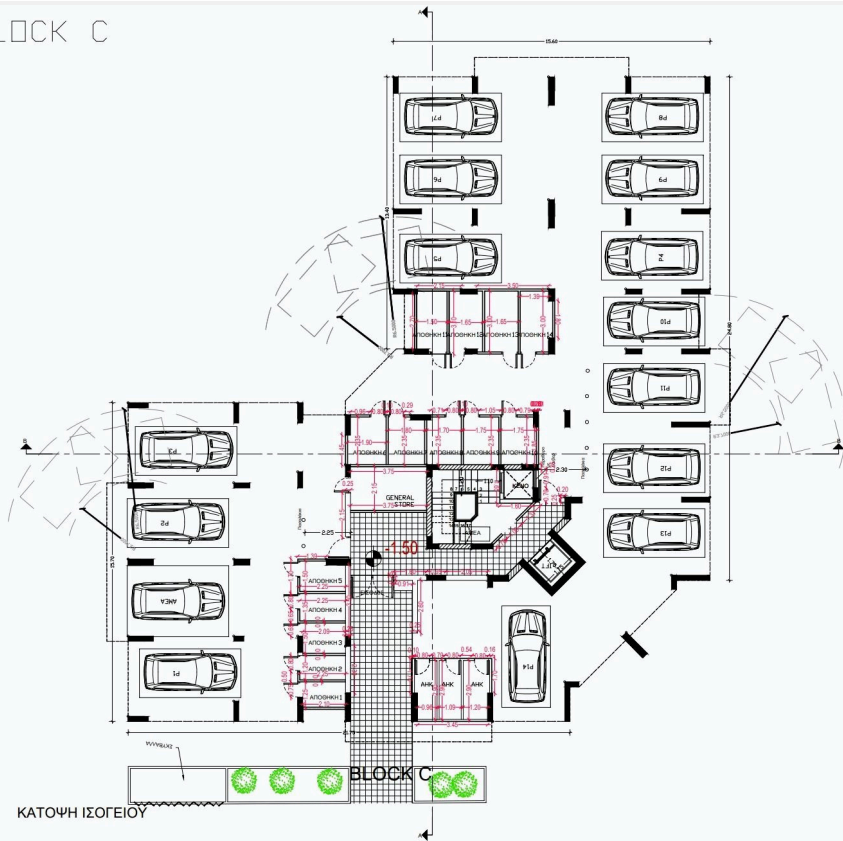

Reference 7707

2 Bed Apartment in Kolossi, Limassol

€195,000 +VAT

Kolossi, Limassol

2 Bedrooms | 1 Bathroom | 76 m² Covered

Description

- 2 bedrooms
- 1 W/C
- Internal Area 76m²
- Covered Verandas 11.4m²
- Covered Parking
- Storage

Covered veranda **11.4 m²**

Parking spaces **1**

Energy efficiency rating **Certificate expected**

Year of construction **2025**

Status **Under construction**

Facilities

✓ Parking · Covered ✓ Storage

Features

✓ Veranda ✓ Modern design ✓ Open plan

Gallery

Floor plans

BLOCK C

BLOCK C

BLOCK C

BLOCK C