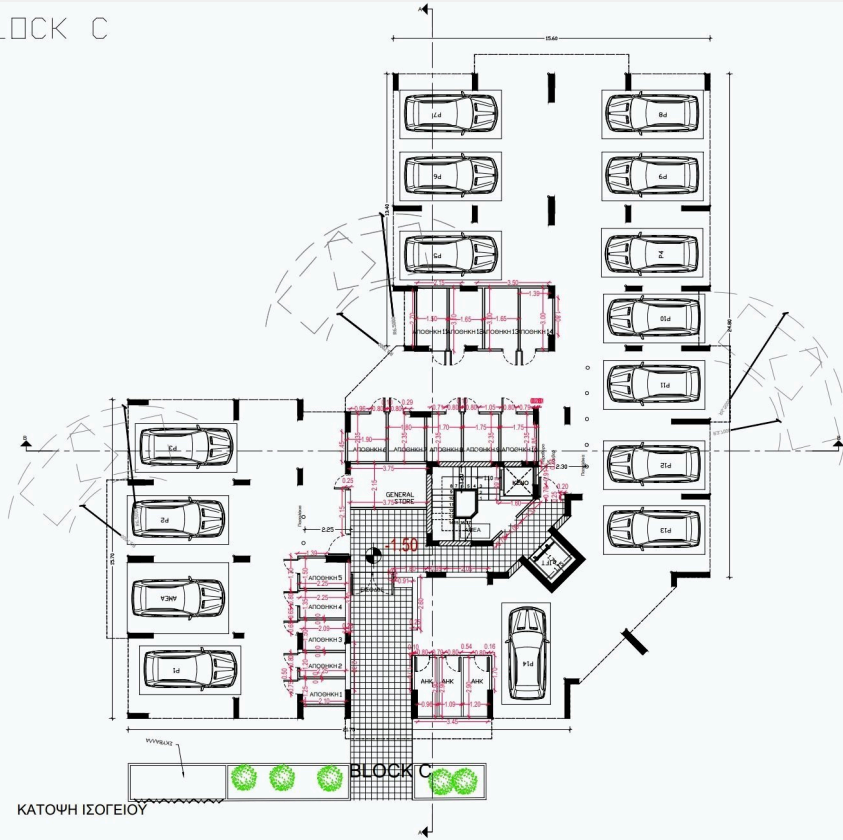

Reference 7707

2 Bed Apartment in Kolossi, Limassol

€195,000 +VAT

Kolossi, Limassol

2 Bedrooms | 1 Bathroom | 76 m² Covered

Description

- 2 bedrooms
- 1 W/C
- Internal Area 76m²
- Covered Verandas 11.4m²
- Covered Parking
- Storage

Features

✓ Veranda

✓ Modern design

✓ Open plan

Gallery

Floor plans

BLOCK C

BLOCK C