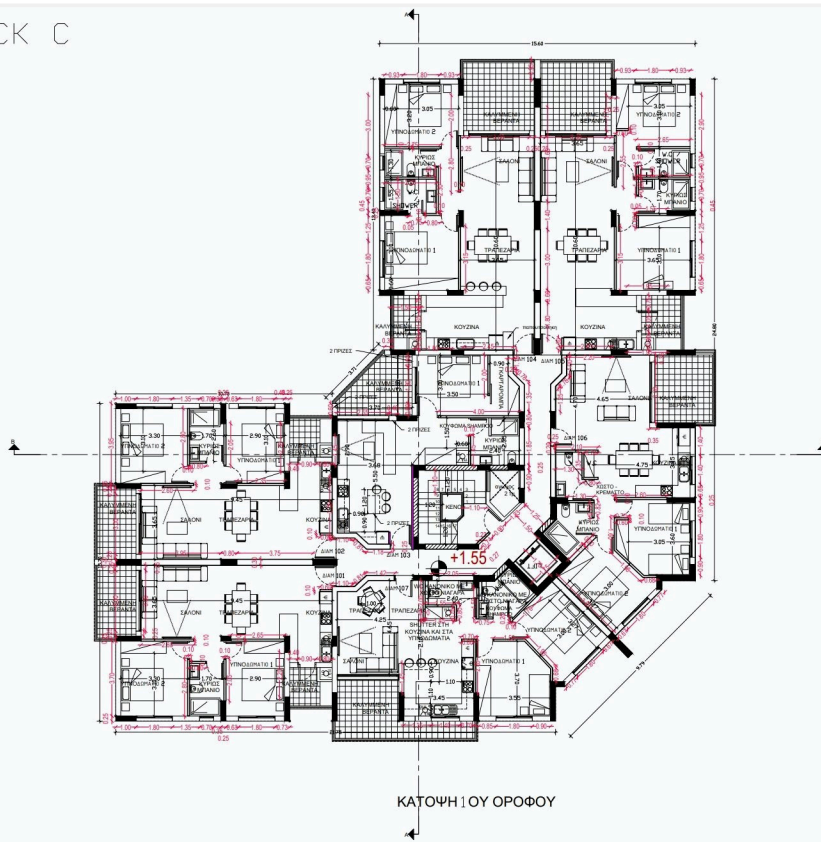

Reference 7707

2 Bed Apartment in Kolossi, Limassol

€195,000 +VAT

Kolossi, Limassol

2 Bedrooms | 1 Bathroom | 76 m² Covered

Description

- 2 bedrooms
- 1 W/C
- Internal Area 76m²
- Covered Verandas 11.4m²
- Covered Parking
- Storage

✓ Veranda ✓ Modern design ✓ Open plan

Gallery

Floor plans

BLOCK C

BLOCK C

BLOCK C

BLOCK C