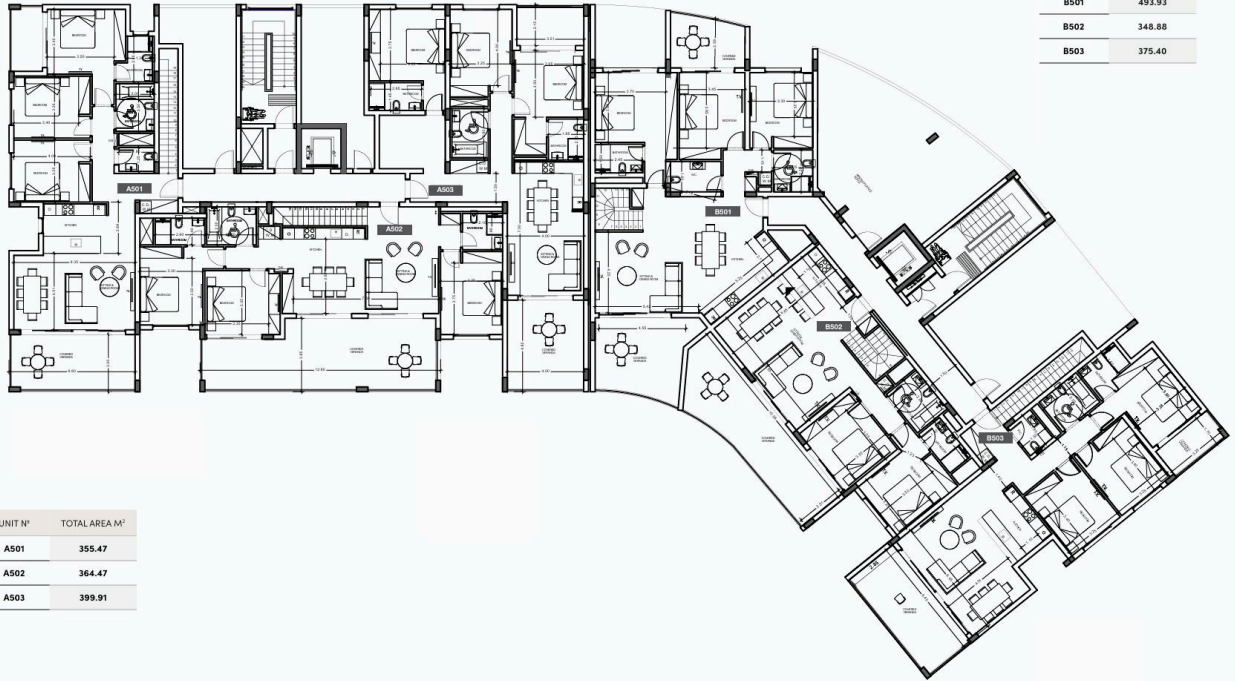

floor 5

UNIT N°	TOTAL AREA M²
B501	493.93
B502	348.88
B503	375.40

UNIT N°	TOTAL AREA M²
A501	355.47
A502	364.47
A503	399.91