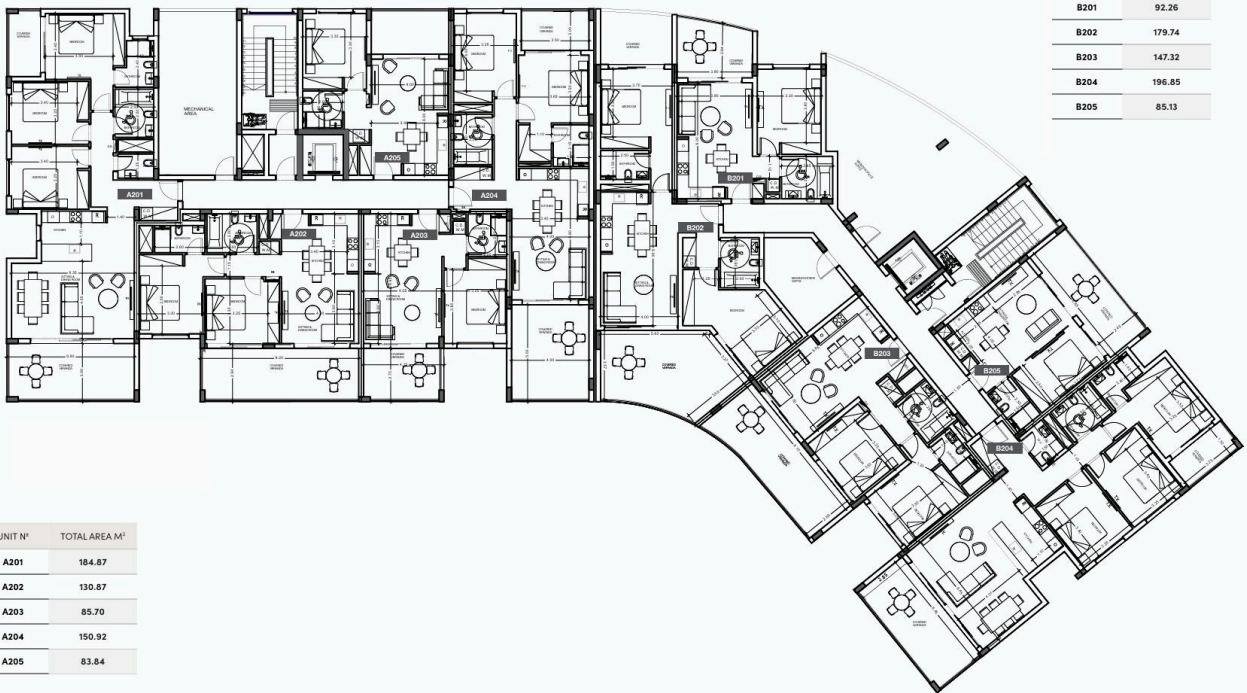

## Description

- 3 bedrooms
- 3 W/C
- Internal Area 119.5m<sup>2</sup>
- Covered Veranda 26m<sup>2</sup>
- Covered Parking
- Communal Swimming Pool
- Gym/Sauna
- Energy Efficiency "A"
- Sea View
- Walking distance from the beach

# Floor plans

master plan

ground floor

floor 1

UNIT N°	TOTAL AREA M <sup>2</sup>
B101	92.16
B102	181.53
B103	147.06
B104	196.57
B105	86.60

UNIT N°	TOTAL AREA M <sup>2</sup>
A101	186.37
A102	132.80
A103	84.99
A104	151.29
A105	83.17

floor 2

UNIT N°	TOTAL AREA M <sup>2</sup>
B201	92.26
B202	179.74
B203	147.32
B204	196.85
B205	85.13

UNIT N°	TOTAL AREA M <sup>2</sup>
A201	184.87
A202	130.87
A203	85.70
A204	150.92
A205	83.84

**floor 3**