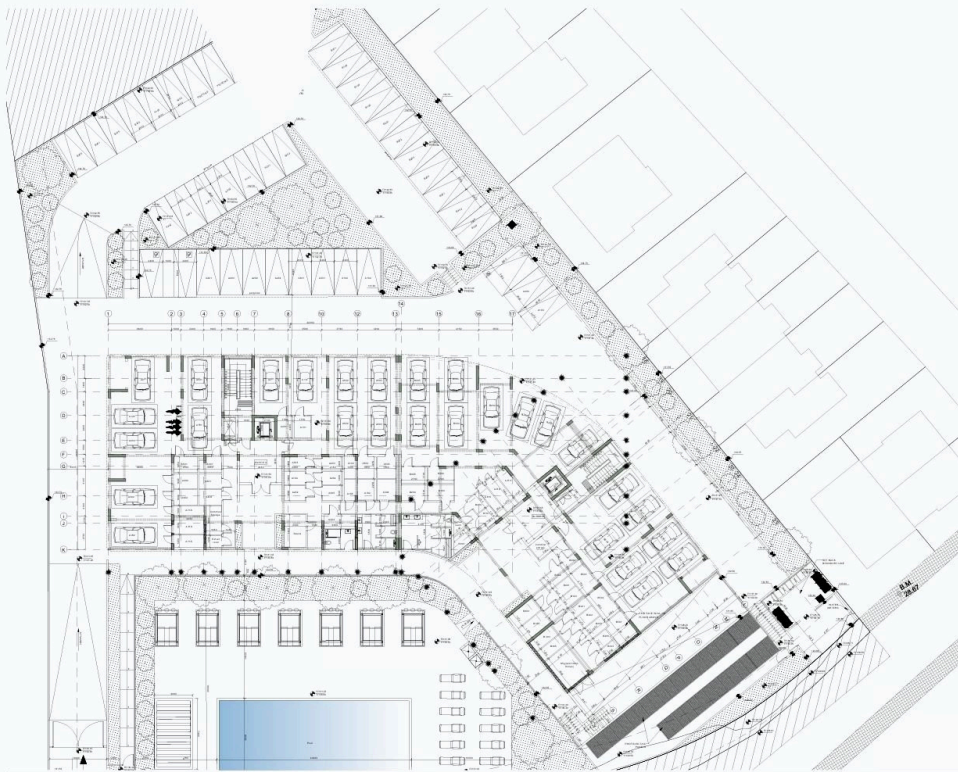

## Gallery

# Floor plans

master plan

ground floor

floor 1

UNIT N°	TOTAL AREA M <sup>2</sup>
B101	92.16
B102	181.53
B103	147.06
B104	196.57
B105	86.60

UNIT N°	TOTAL AREA M <sup>2</sup>
A101	186.37
A102	132.80
A103	84.99
A104	151.29
A105	83.17