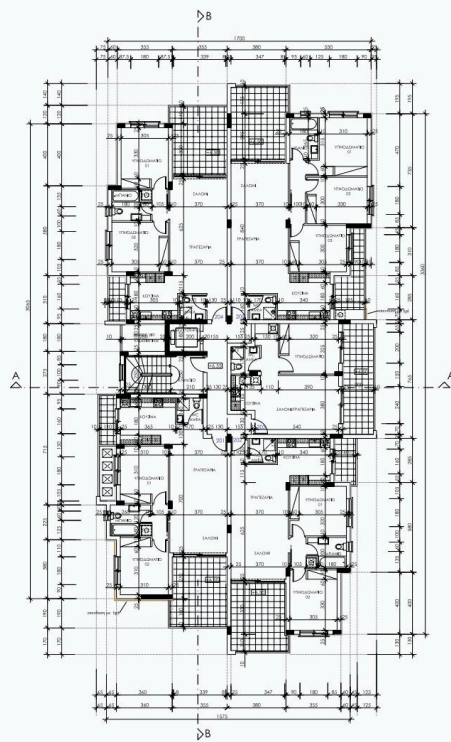

Floor plans