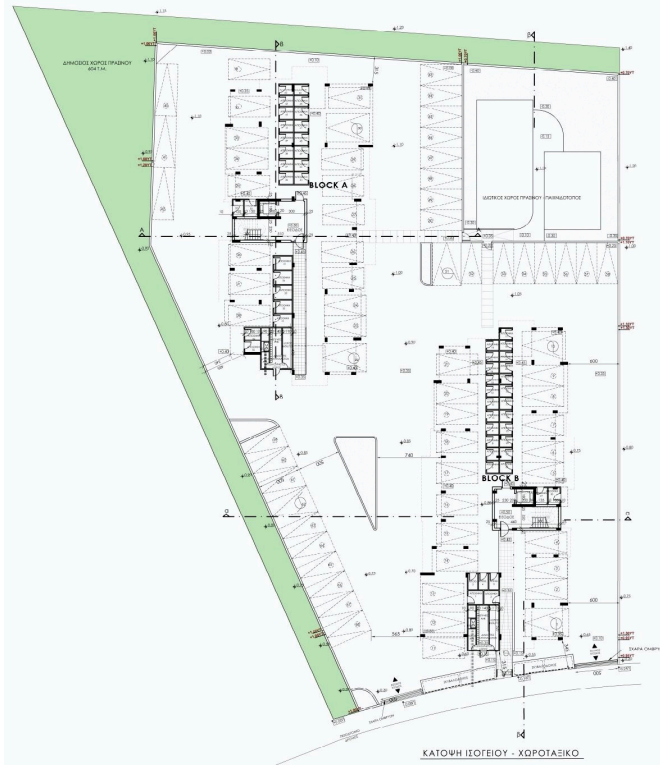

Floor plans