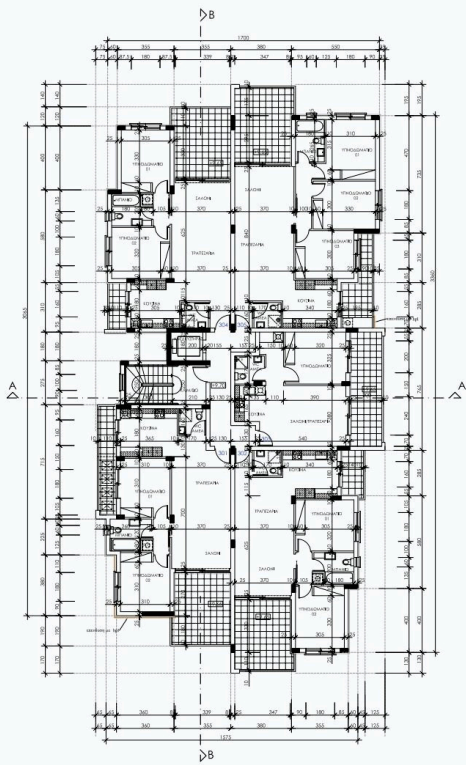

ΚΑΤΩΦΗ ΤΡΙΤΟΥ ΟΡΟΦΟΥ
ΠΟΛΥΚΑΤΟΙΚΙΑ BLOCK A