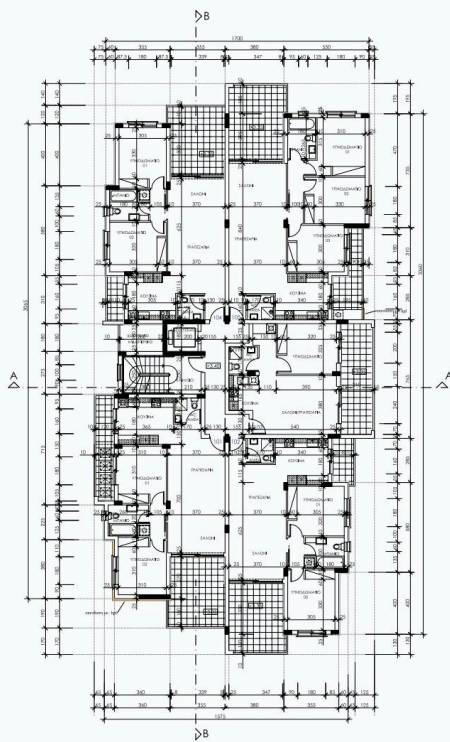

Floor plans