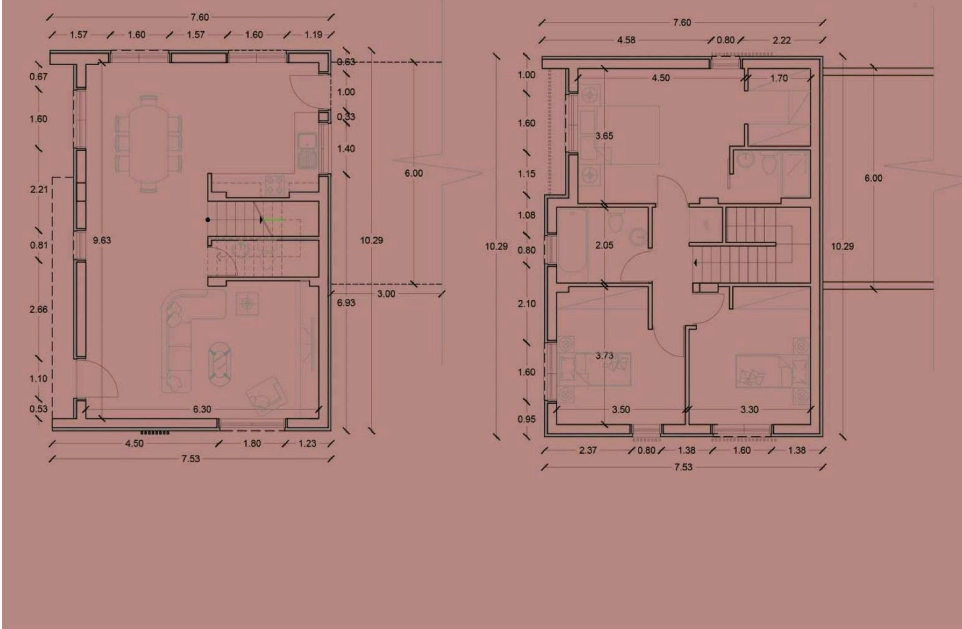

Floor plans

KATOIKIA 1

Property Area
147.1 m²

3 Bedrooms

Plot 257 m²