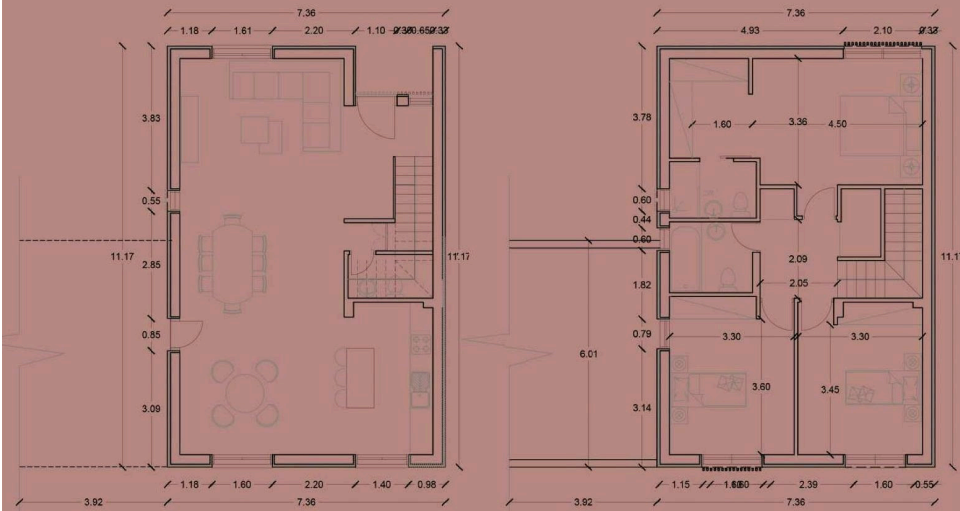

KATOIKIA 7

Property Area
156.1 m²

3 Bedrooms

Plot 289 m²