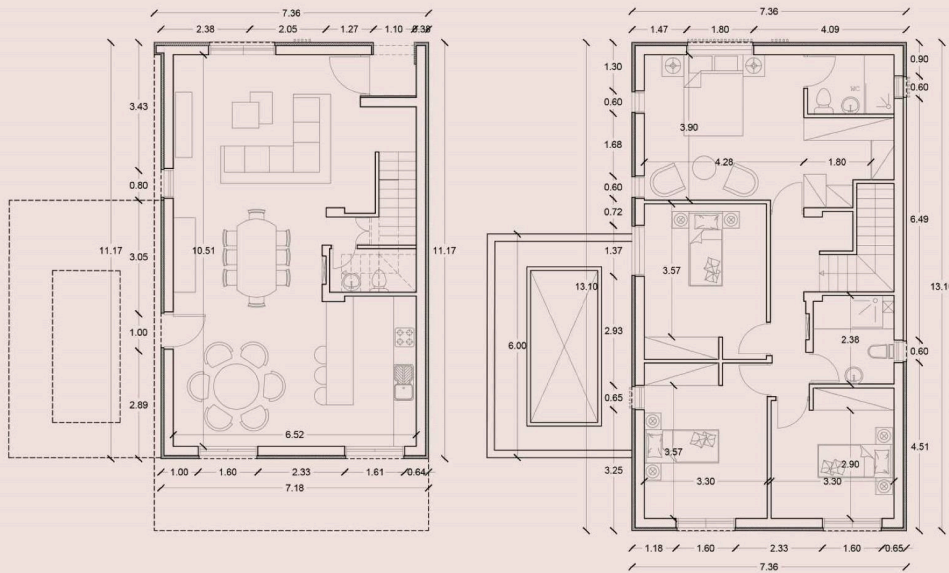

### Description

- 3 bedrooms
- 3 W/C
- Internal Area 152.3m<sup>2</sup>
- Verandas 37.6m<sup>2</sup>
- Plot Area 280m<sup>2</sup>
- Covered Parking
- Storage
- Energy Efficiency "A"
- Photovoltaic Panels

# Floor plans

## KATOIKIA 5

**Property Area**  
152.3 m<sup>2</sup>

**3 Bedrooms**

**Plot 271 m<sup>2</sup>**

## KATOIKIA 6

**Property Area**  
174.4 m<sup>2</sup>

**4 Bedrooms**

**Plot 286 m<sup>2</sup>**