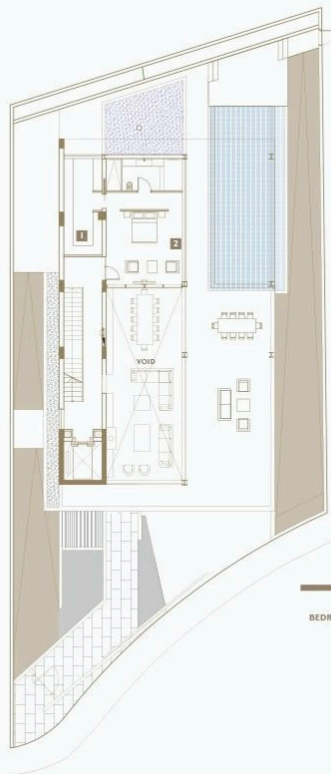

- 1 WALK IN CLOSET
- 2 BEDROOM & EN SUITE