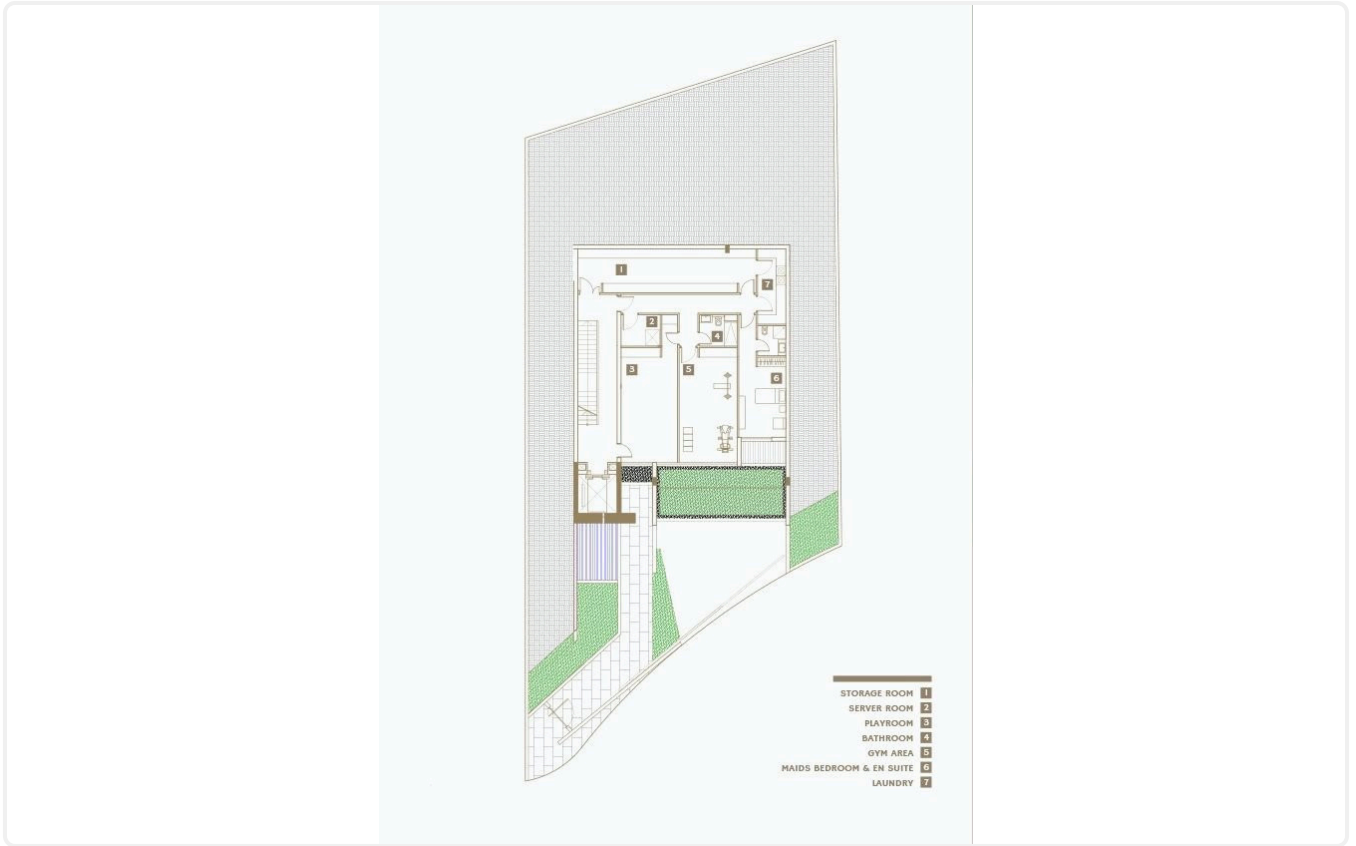

Floor plans