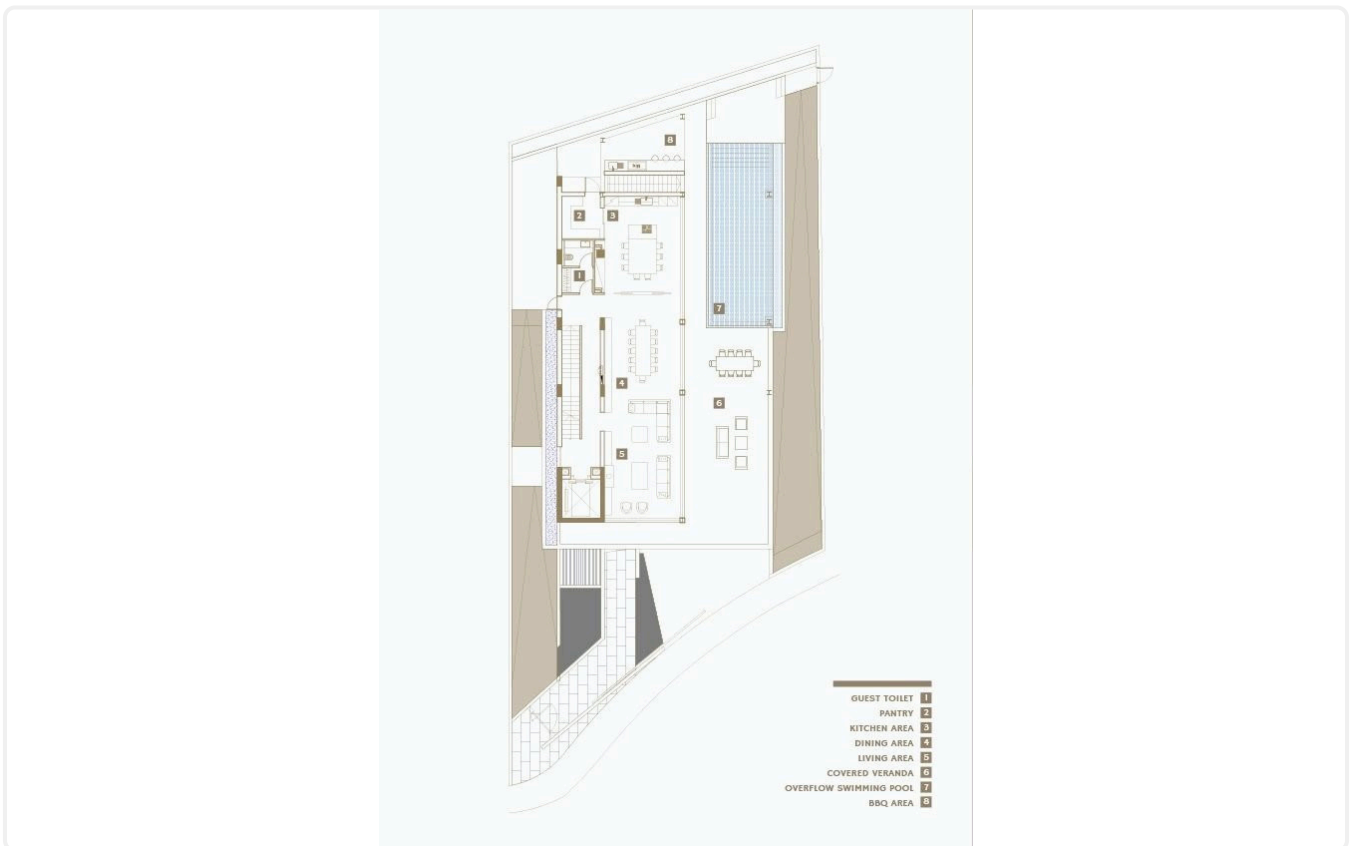

Floor plans