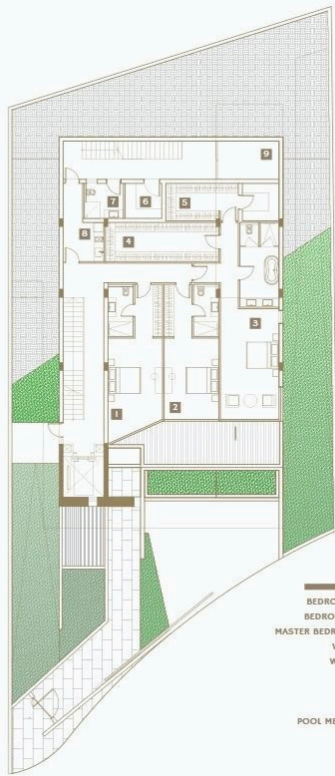

- 1 BEDROOM 1 & EN SUITE
- 2 BEDROOM 2 & EN SUITE
- 3 MASTER BEDROOM & EN SUITE
- 4 WALK IN CLOSET 1
- 5 WALK IN CLOSET 2
- 6 STORAGE ROOM
- 7 BATHROOM
- 8 KITCHENETTE
- 9 POOL MECHANICAL ROOM