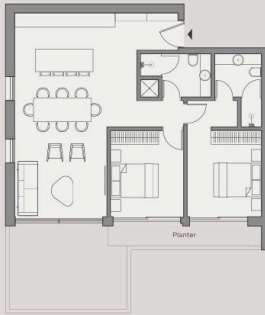

Gallery

Floor plans

2 Bedroom Apartment

Additional garden area (ground floor only)	61-133m ²
Additional roof garden area (top floor only)	57-58m ²
Internal area	81-91m ²
External covered areas	8-20m ²
External uncovered areas	3-7m ²
Other Areas	9-20m ²
Total Covered Area	108-149m ²
Total Areas	108-261m ²
Bedrooms	2
Bathrooms	2
Storage room	1

TYPE A: BLOCK A, BLOCK B

Living / Kitchen	3.88 x 8.50m
Bedroom 1	3.10 x 3.60m
Bedroom 2	3.05 x 3.60m

TYPE B: BLOCK C

Living / Kitchen	3.85 x 7.70m
Bedroom 1	3.05 x 3.80m
Bedroom 2	3.05 x 3.80m

1 Bedroom Apartment

TYPE A: BLOCK A, BLOCK B

Living / Kitchen	3.85 x 6.80m
Bedroom 1	3.05 x 3.60m

TYPE B: BLOCK C

Living / Kitchen	4.35 x 6.85m
Bedroom 1	3.05 x 3.80m