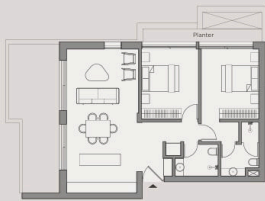

Gallery

Floor plans

2 Bedroom Apartment

Additional garden area (ground floor only)	61-133m ²
Additional roof garden area (top floor only)	57-58m ²
Internal area	81-91m ²
External covered areas	8-20m ²
External uncovered areas	3-7m ²
Other Areas	9-20m ²
Total Covered Area	108-149m ²
Total Areas	108-261m ²
Bedrooms	2
Bathrooms	2
Storage room	1

TYPE A: BLOCK A, BLOCK B

Living / Kitchen	3.88 x 8.50m
Bedroom 1	3.10 x 3.60m
Bedroom 2	3.05 x 3.60m

TYPE B: BLOCK C

Living / Kitchen	3.85 x 7.70m
Bedroom 1	3.05 x 3.80m
Bedroom 2	3.05 x 3.80m

1 Bedroom Apartment

Additional garden area (ground floor only)	31-124m ²
Internal area	53-54m ²
External covered areas	8-14m ²
Other Areas	6-11m ²
Total Covered Area	68-78m ²
Total Areas	68-202m ²
Bedrooms	1
Bathrooms	1
Storage room	1

TYPE A: BLOCK A, BLOCK B

Living / Kitchen	3.85 x 6.80m
Bedroom 1	3.05 x 3.60m

TYPE B: BLOCK C

Living / Kitchen	4.35 x 6.85m
Bedroom 1	3.05 x 3.80m