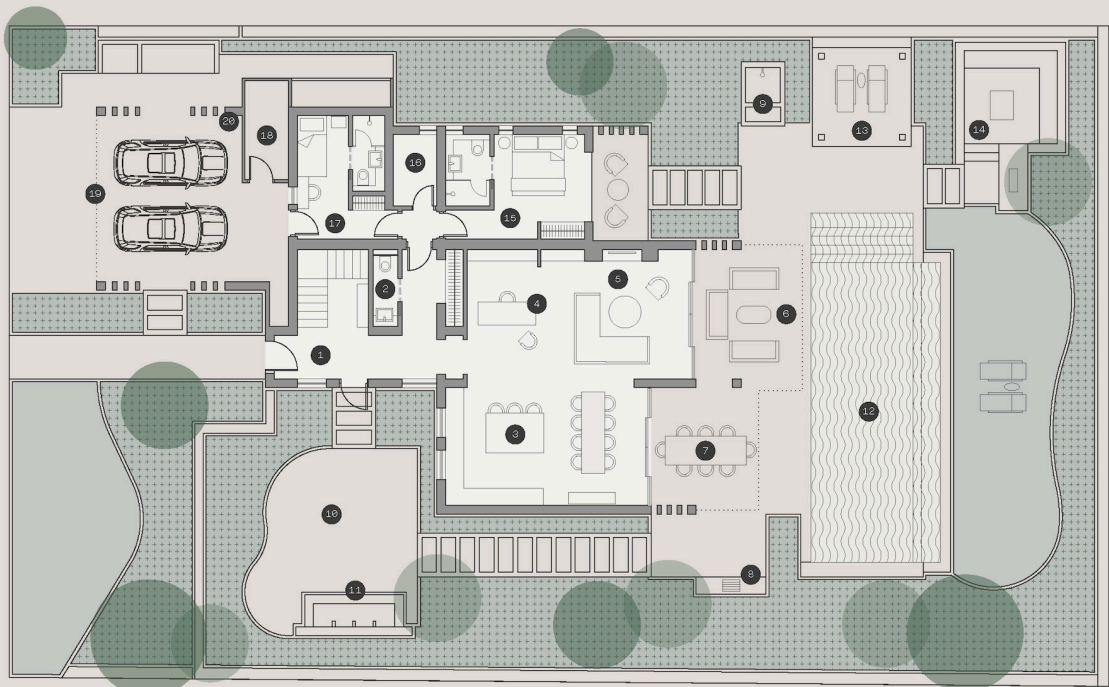

Reference 19071

Luxury 5 Bed Villa with swimming pool in Limassol, close to Limassol Casino **€2,300,000 +VAT**

Tsekerzoi, Limassol

5 Bedrooms | 6 Bathrooms | 248 m² Covered

Description

- 5 bedrooms
- 6 W/C
- Internal Area 248m²
- Covered Verandas 46m²
- Uncovered Verandas 63m²
- Plot Area 836m²
- Private Swimming Pool
- Covered Parking
- Home Cinema Room (Provisions)
- Maids Room
- Main entrance is controlled via high-quality video entry system
- Provisions security alarm system and IP cameras
- Provision for wired home cinema system
- Provision for sound control system
- Automation for lighting control, blinds, air-conditioning and underfloor heating systems is provided
- Provision for sound control automation system

Gallery

Floor plans

GROUND FLOOR

FIRST FLOOR