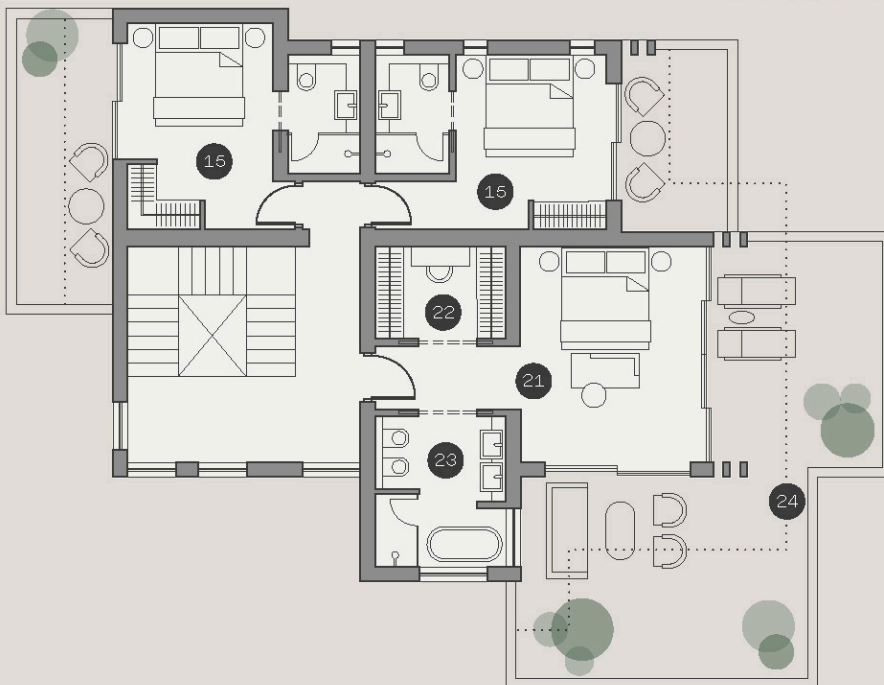

Reference 19071

Luxury 5 Bed Villa with swimming pool in Limassol, close to Limassol Casino **€2,300,000 +VAT**

Tsekerzoi, Limassol

5 Bedrooms | 6 Bathrooms | 248 m² Covered

Description

- 5 bedrooms
- 6 W/C
- Internal Area 248m²
- Covered Verandas 46m²
- Uncovered Verandas 63m²
- Plot Area 836m²
- Private Swimming Pool
- Covered Parking
- Home Cinema Room (Provisions)
- Maids Room
- Main entrance is controlled via high-quality video entry system
- Provisions security alarm system and IP cameras
- Provision for wired home cinema system
- Provision for sound control system
- Automation for lighting control, blinds, air-conditioning and underfloor heating systems is provided
- Provision for sound control automation system

Gallery

Floor plans

GROUND FLOOR

FIRST FLOOR