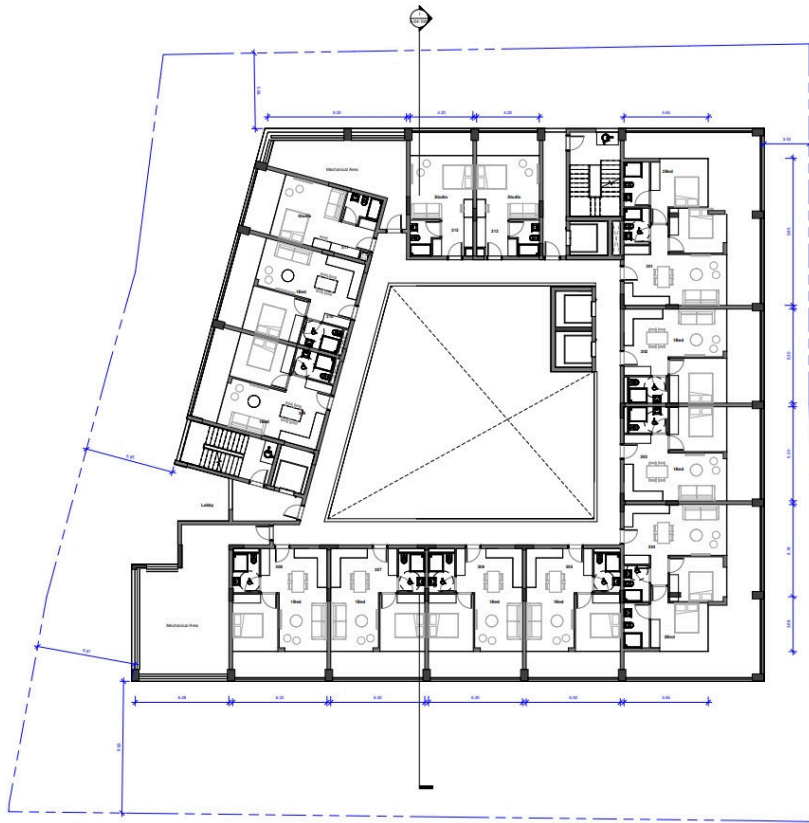

Reference 17696

1 Bed Apartment in Limassol Center

€296,000 +VAT

Limassol Center, Limassol

1 Bedroom | 1 Bathroom | 51 m² Covered

Description

- 1 bedroom
- 1 W/C
- Internal Area 51m²
- Covered Veranda 13m²
- Parking
- Storage
- Energy Efficiency "A+"

Gallery

Floor plans

1 Basement
Scale: 1:100

1 Ground Floor
Scale: 1:100

1 1st Floor
Scale: 1 : 100

1 2nd Floor
Scale: 1 : 100

1 3rd Floor
Scale: 1 : 100

1 4th Floor
Scale: 1 : 100

1 5th Floor
Scale: 1:100

1 6th Floor
Scale: 1:100

1 7th Floor
Scale: 1 : 100

1 Roof Garden
Scale: 1 : 100