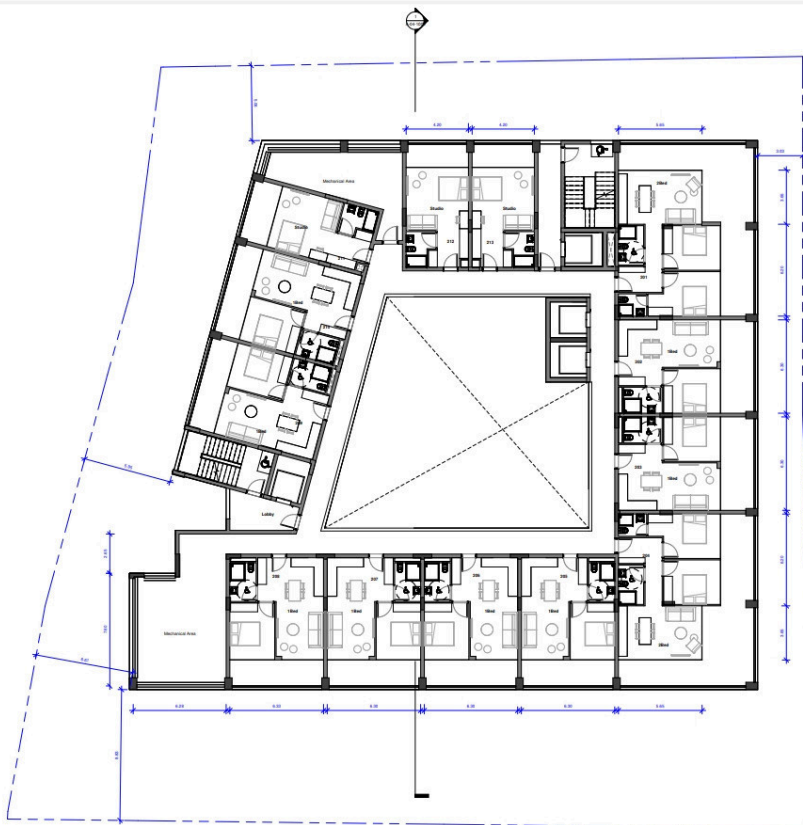

Reference 17696

1 Bed Apartment in Limassol Center

€296,000 +VAT

Limassol Center, Limassol

1 Bedroom | 1 Bathroom | 51 m² Covered

Description

- 1 bedroom
- 1 W/C
- Internal Area 51m²
- Covered Veranda 13m²
- Parking
- Storage
- Energy Efficiency "A+"

Gallery

Floor plans

1 Basement
Scale: 1:100

1 Ground Floor
Scale: 1:100

1 1st Floor
Scale: 1 : 100

1 2nd Floor
Scale: 1 : 100

1 3rd Floor
Scale: 1 : 100

1 4th Floor
Scale: 1 : 100

1 5th Floor
Scale: 1:100

1 6th Floor
Scale: 1:100

1 7th Floor
Scale: 1 : 100

1 Roof Garden
Scale: 1 : 100