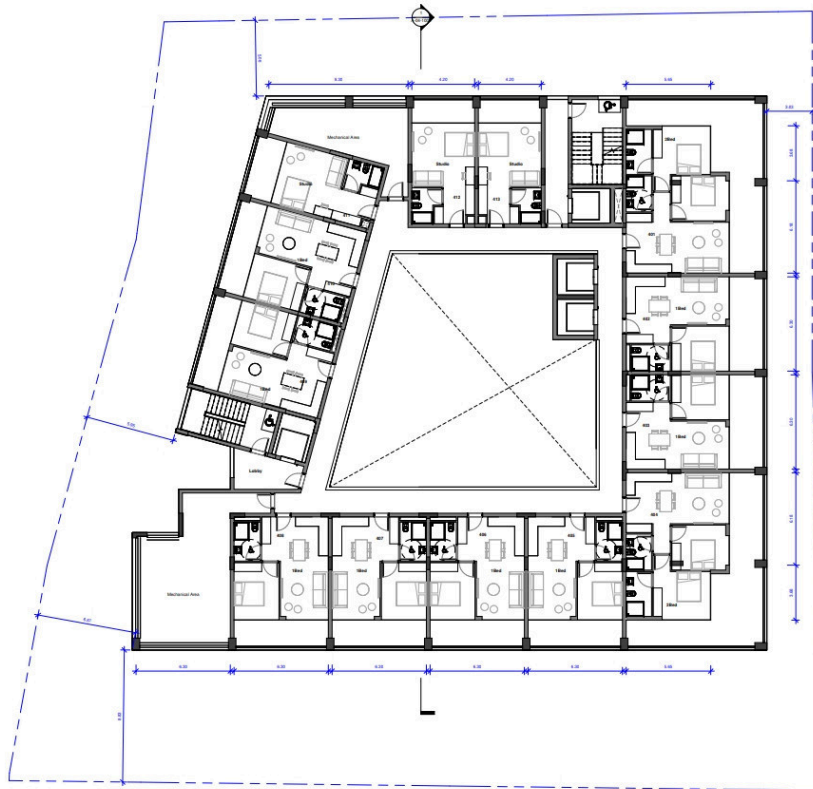

Reference 17696

1 Bed Apartment in Limassol Center

€296,000 +VAT

Limassol Center, Limassol

1 Bedroom | 1 Bathroom | 51 m² Covered

Description

- 1 bedroom
- 1 W/C
- Internal Area 51m²
- Covered Veranda 13m²
- Parking
- Storage
- Energy Efficiency "A+"

Gallery

Floor plans

1 Basement
Scale: 1:100

1 Ground Floor
Scale: 1:100

1 1st Floor
Scale: 1 : 100

1 2nd Floor
Scale: 1 : 100

1 3rd Floor
Scale: 1 : 100

1 4th Floor
Scale: 1 : 100

1 5th Floor
Scale: 1:100

1 6th Floor
Scale: 1:100

1 7th Floor
Scale: 1 : 100

1 Roof Garden
Scale: 1 : 100