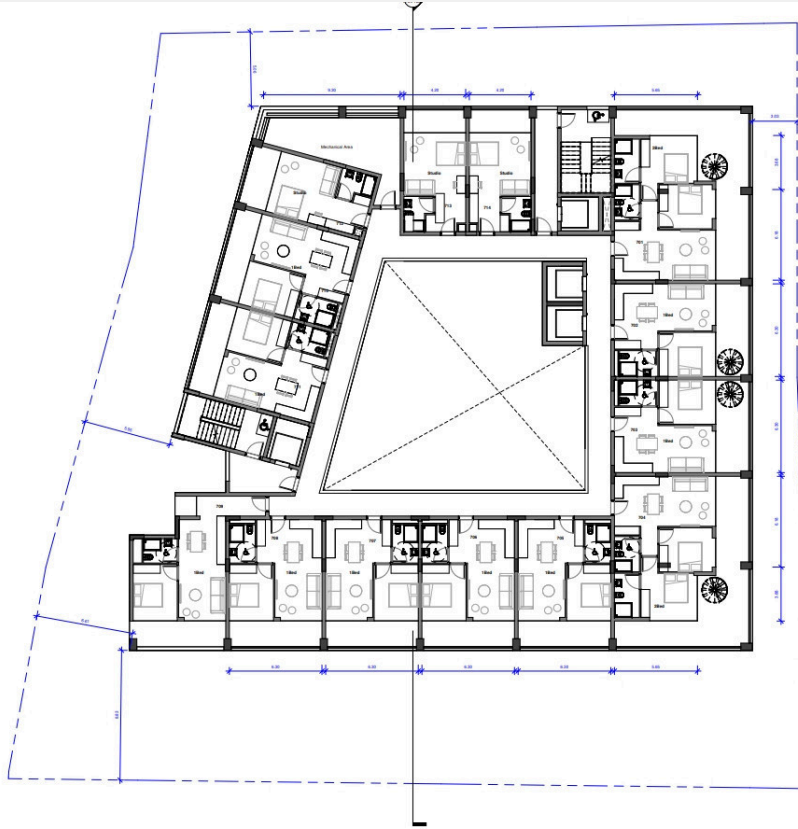

Reference 17696

1 Bed Apartment in Limassol Center

€296,000 +VAT

Limassol Center, Limassol

1 Bedroom | 1 Bathroom | 51 m² Covered

Description

- 1 bedroom
- 1 W/C
- Internal Area 51m²
- Covered Veranda 13m²
- Parking
- Storage
- Energy Efficiency "A+"

Gallery

Floor plans

1 Basement
Scale: 1:100

1 Ground Floor
Scale: 1:100

1 1st Floor
Scale: 1 : 100

1 2nd Floor
Scale: 1 : 100

1 3rd Floor
Scale: 1 : 100

1 4th Floor
Scale: 1 : 100

1 5th Floor
Scale: 1:100

1 6th Floor
Scale: 1:100

1 7th Floor
Scale: 1 : 100

1 Roof Garden
Scale: 1 : 100