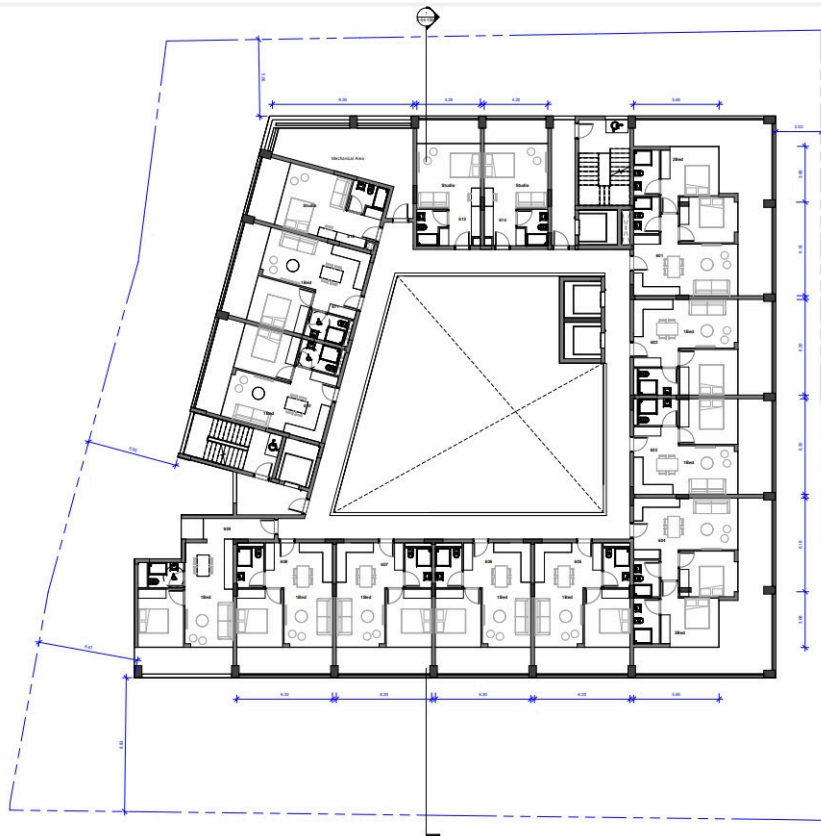

Reference 17696

1 Bed Apartment in Limassol Center

€296,000 +VAT

Limassol Center, Limassol

1 Bedroom | 1 Bathroom | 51 m² Covered

Description

- 1 bedroom
- 1 W/C
- Internal Area 51m²
- Covered Veranda 13m²
- Parking
- Storage
- Energy Efficiency "A+"

Gallery

Floor plans

1 Basement
Scale: 1:100

1 Ground Floor
Scale: 1:100

1 1st Floor
Scale: 1 : 100

1 2nd Floor
Scale: 1 : 100

1 3rd Floor
Scale: 1 : 100

1 4th Floor
Scale: 1 : 100

1 5th Floor
Scale: 1:100

1 6th Floor
Scale: 1:100

1 7th Floor
Scale: 1 : 100

1 Roof Garden
Scale: 1 : 100