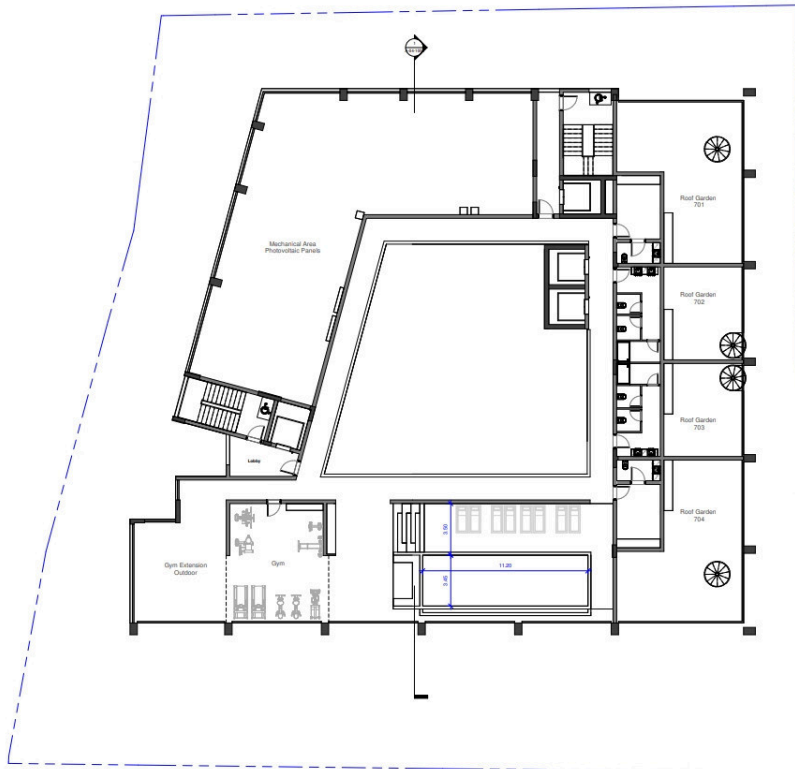

Reference 17696

1 Bed Apartment in Limassol Center

€296,000 +VAT

Limassol Center, Limassol

1 Bedroom | 1 Bathroom | 51 m² Covered

Description

- 1 bedroom
- 1 W/C
- Internal Area 51m²
- Covered Veranda 13m²
- Parking
- Storage
- Energy Efficiency "A+"

Covered veranda	13 m ²
Parking spaces	1
Energy efficiency rating	A+
Status	Off plan

Facilities

✓ Parking · Covered ✓ Elevator ✓ Gym ✓ Storage

Features

✓ Veranda ✓ Quiet area ✓ Ceramic tiles ✓ Modern design ✓ Walking distance to beach
✓ Near amenities ✓ Open plan ✓ Easy access to main roads ✓ Thermal insulation

Gallery

Floor plans

1 Basement
Scale: 1:100

1 Ground Floor
Scale: 1:100

1 1st Floor
Scale: 1 : 100

1 2nd Floor
Scale: 1 : 100

1 3rd Floor
Scale: 1 : 100

1 4th Floor
Scale: 1 : 100

1 5th Floor
Scale: 1:100

1 6th Floor
Scale: 1:100

1 7th Floor
Scale: 1 : 100

1 Roof Garden
Scale: 1 : 100