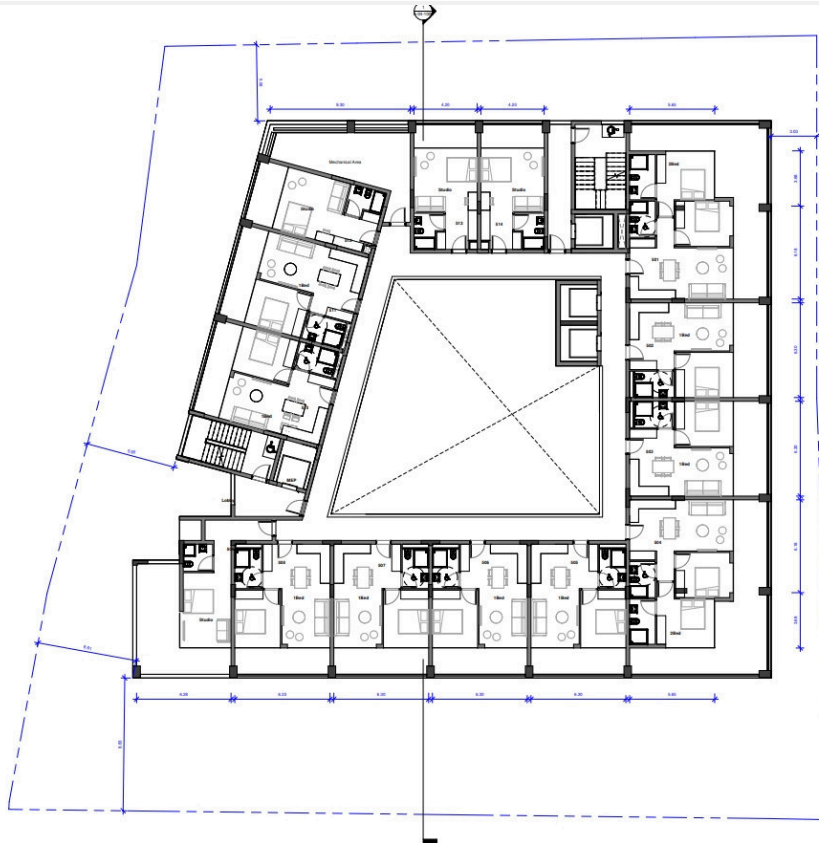

Reference 17696

1 Bed Apartment in Limassol Center

€296,000 +VAT

Limassol Center, Limassol

1 Bedroom | 1 Bathroom | 51 m² Covered

Description

- 1 bedroom
- 1 W/C
- Internal Area 51m²
- Covered Veranda 13m²
- Parking
- Storage
- Energy Efficiency "A+"

Gallery

Floor plans

1 Basement
Scale: 1:100

1 Ground Floor
Scale: 1:100

1 1st Floor
Scale: 1 : 100

1 2nd Floor
Scale: 1 : 100

1 3rd Floor
Scale: 1 : 100

1 4th Floor
Scale: 1 : 100

1 5th Floor
Scale: 1:100

1 6th Floor
Scale: 1:100

1 7th Floor
Scale: 1 : 100

1 Roof Garden
Scale: 1 : 100