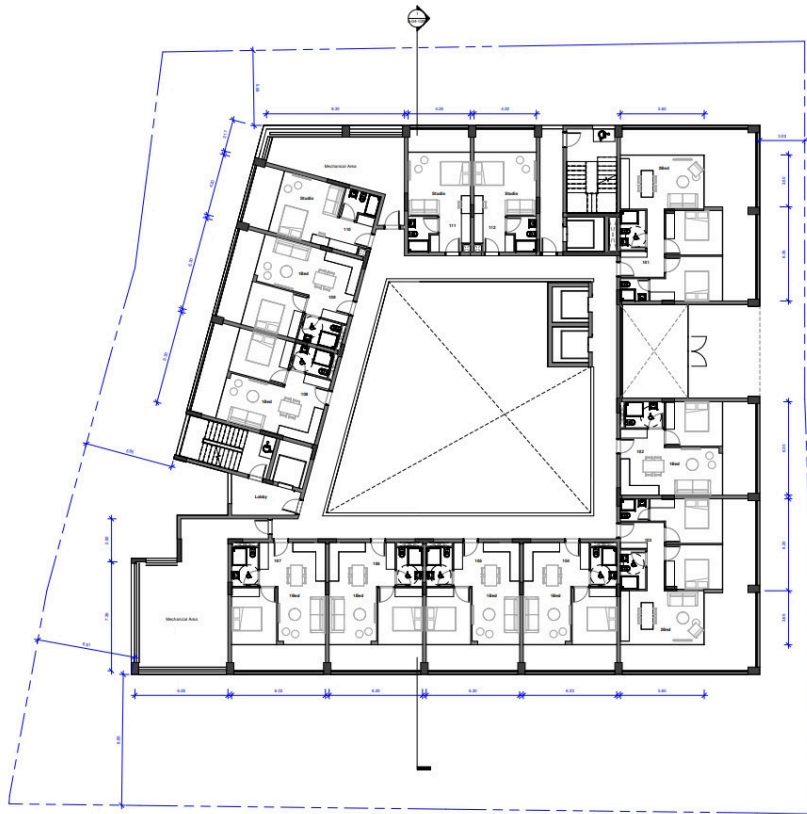

Reference 17696

1 Bed Apartment in Limassol Center

€296,000 +VAT

Limassol Center, Limassol

1 Bedroom | 1 Bathroom | 51 m² Covered

Description

- 1 bedroom
- 1 W/C
- Internal Area 51m²
- Covered Veranda 13m²
- Parking
- Storage
- Energy Efficiency "A+"

Gallery

Floor plans

1 Basement
Scale: 1:100

1 Ground Floor
Scale: 1:100

1 1st Floor
Scale: 1 : 100

1 2nd Floor
Scale: 1 : 100

1 3rd Floor
Scale: 1 : 100

1 4th Floor
Scale: 1 : 100

1 5th Floor
Scale: 1:100

1 6th Floor
Scale: 1:100

1 7th Floor
Scale: 1 : 100

1 Roof Garden
Scale: 1 : 100