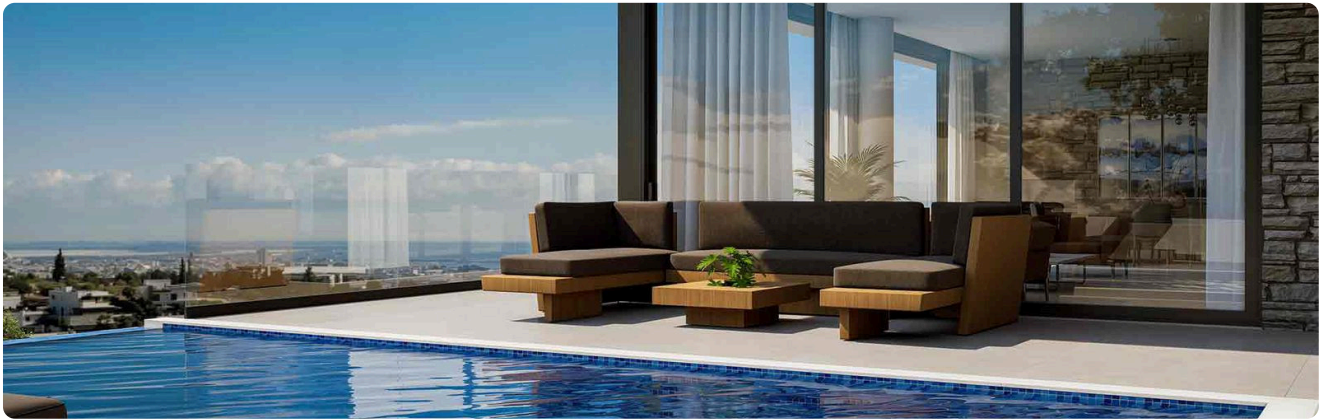

Facilities

1. ✓ Aircondition · Split system
   - ✓ Heating · Provision
   - ✓ Parking · Covered
   - ✓ Pool · Private
   - ✓ Elevator
   - ✓ Gym
   - ✓ Sauna
   - ✓ Storage
   - ✓ Maid's room
   - ✓ Solar water heater
   - ✓ Solar photovoltaic panels (provision)
2. ---

Features

1. ✓ Guest WC
   - ✓ Veranda
   - ✓ Alarm system (provision)
   - ✓ Utility room
2. ---

Gallery