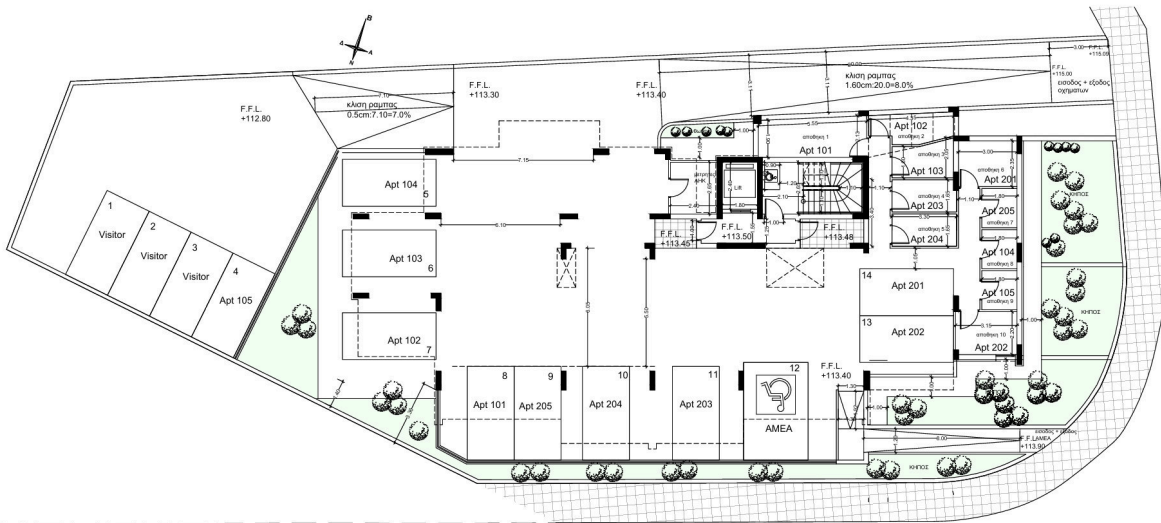

Reference 13891

1 Bed Apartment in Kolossi, Limassol

€155,000 +VAT

Kolossi, Limassol

1 Bedroom | 1 Bathroom | 38.09 m² Covered

Description

- 1 bedroom
- 1 W/C
- Internal Area 38.09m²
- Covered Parking
- Storage

Gallery

Floor plans

1st Floor

2nd Floor

Roof Garden