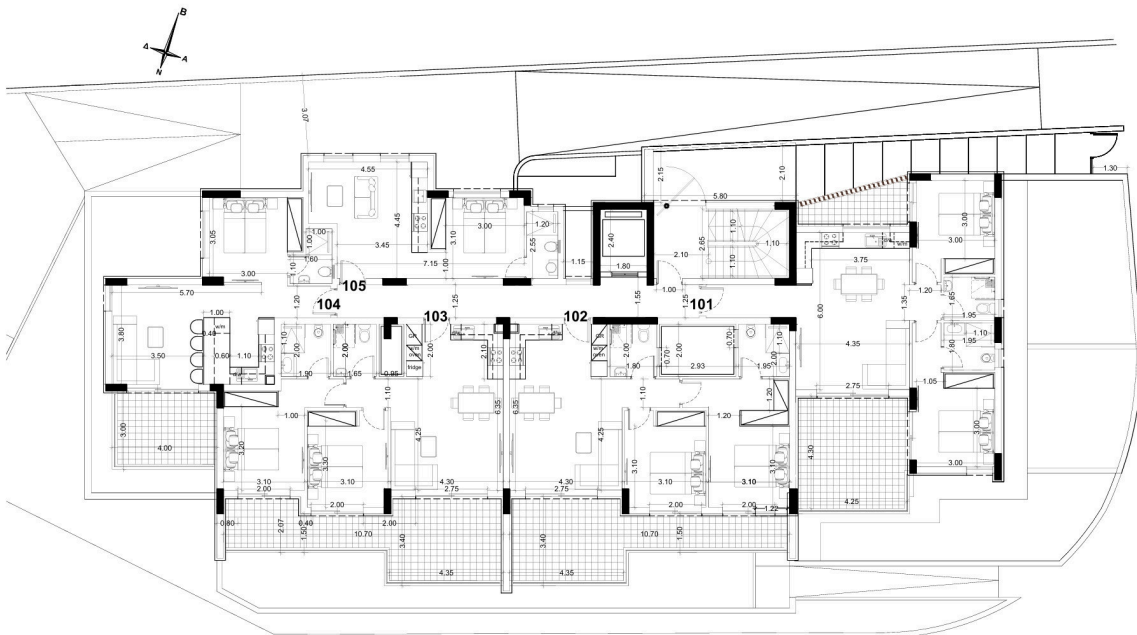

Reference 13891

1 Bed Apartment in Kolossi, Limassol

€155,000 +VAT

Kolossi, Limassol

1 Bedroom | 1 Bathroom | 38.09 m² Covered

Description

- 1 bedroom
- 1 W/C
- Internal Area 38.09m²
- Covered Parking
- Storage

Gallery

Floor plans

1st Floor

2nd Floor

Roof Garden