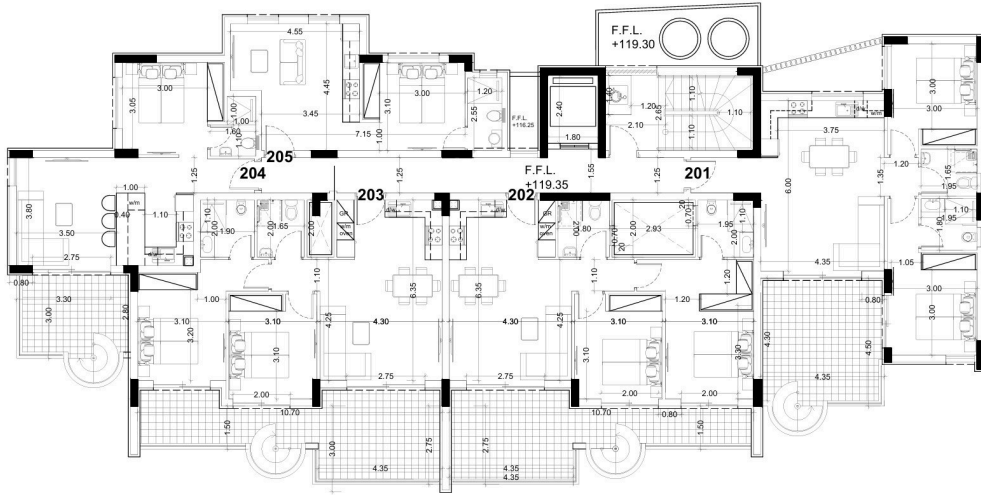

Reference 13891

1 Bed Apartment in Kolossi, Limassol

€155,000 +VAT

Kolossi, Limassol

1 Bedroom | 1 Bathroom | 38.09 m² Covered

Description

- 1 bedroom
- 1 W/C
- Internal Area 38.09m²
- Covered Parking
- Storage

Gallery

Floor plans

1st Floor

2nd Floor

Roof Garden