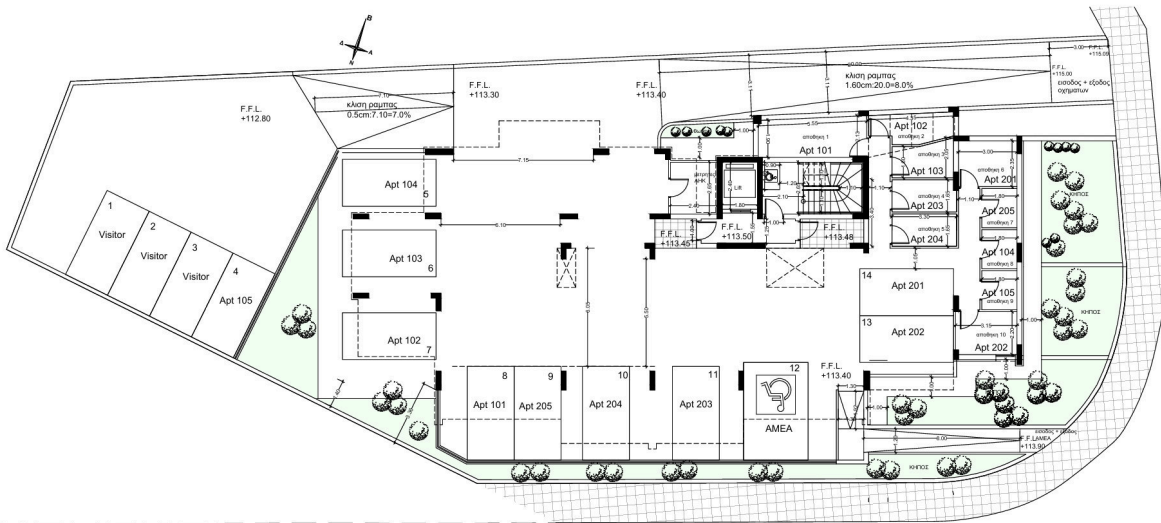

Reference 13890

1 Bed Apartment in Kolossi, Limassol

€175,000 +VAT

Kolossi, Limassol

1 Bedroom | 1 Bathroom | 46.94 m² Covered

Description

- 1 bedroom
- 1 W/C
- Internal Area 46.94m²
- Covered Verandas 12m²
- Covered Parking
- Storage

Covered veranda	12 m ²
Parking spaces	1
Energy efficiency rating	A
Year of construction	2027
Status	Under construction

Facilities

✓ Parking · Covered ✓ Elevator ✓ Storage

Features

✓ Veranda ✓ Quiet area ✓ Modern design ✓ Open plan ✓ Thermal insulation

Gallery

Floor plans

1st Floor

2nd Floor

Roof Garden