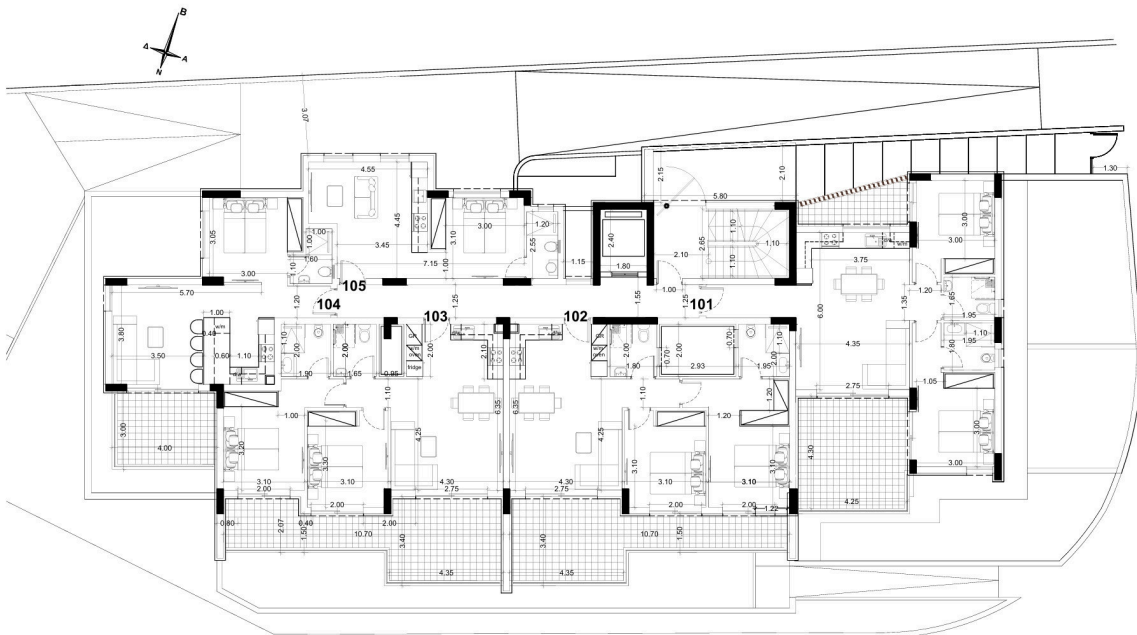

Reference 13890

1 Bed Apartment in Kolossi, Limassol

€175,000 +VAT

Kolossi, Limassol

1 Bedroom | 1 Bathroom | 46.94 m² Covered

Description

- 1 bedroom
- 1 W/C
- Internal Area 46.94m²
- Covered Verandas 12m²
- Covered Parking
- Storage

Gallery

Floor plans

1st Floor

2nd Floor

Roof Garden