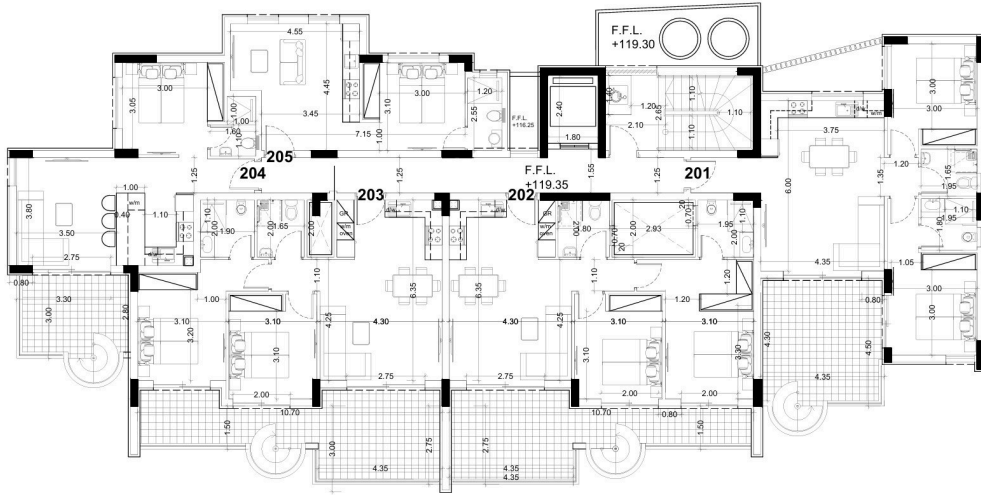

Reference 13890

1 Bed Apartment in Kolossi, Limassol

€175,000 +VAT

Kolossi, Limassol

1 Bedroom | 1 Bathroom | 46.94 m² Covered

Description

- 1 bedroom
- 1 W/C
- Internal Area 46.94m²
- Covered Verandas 12m²
- Covered Parking
- Storage

Covered veranda	12 m ²
Parking spaces	1
Energy efficiency rating	A
Year of construction	2027
Status	Under construction

Facilities

✓ Parking · Covered ✓ Elevator ✓ Storage

Features

✓ Veranda ✓ Quiet area ✓ Modern design ✓ Open plan ✓ Thermal insulation

Gallery

Floor plans

1st Floor

2nd Floor

Roof Garden